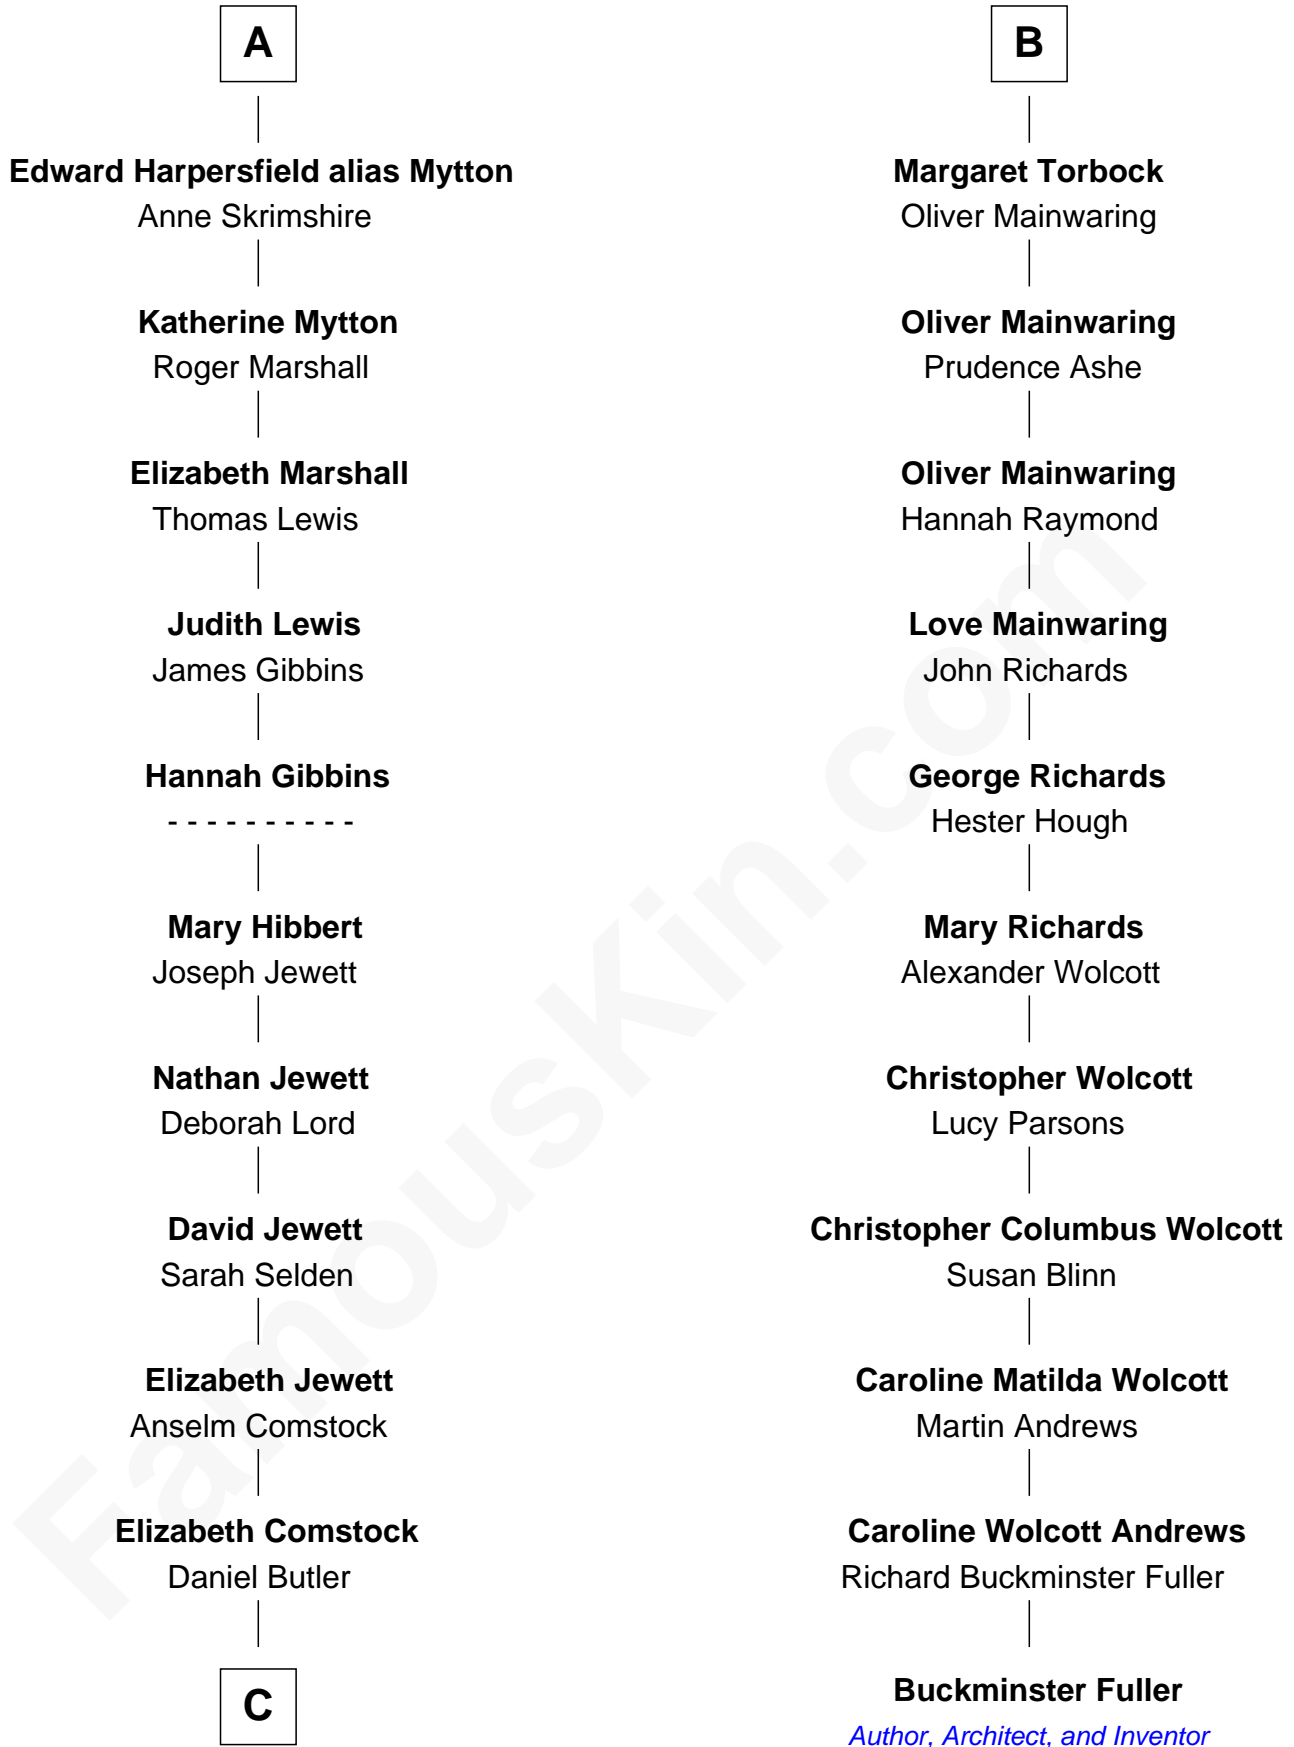

FamousKin.com Relationship Chart of

Gerald Ford

38th U.S. President

17th cousin 4 times removed of

Buckminster Fuller

Author, Architect, and Inventor

C

—
George Selden Butler

Elizabeth Ely Gridley

—
Amy Gridley Butler

George Manney Ayer

—
Adele Augusta Ayer

Levi Addison Gardner

—
Dorothy Ayer Gardner

Leslie Lynch King

—
Gerald Ford

38th U.S. President

FamousKin.com