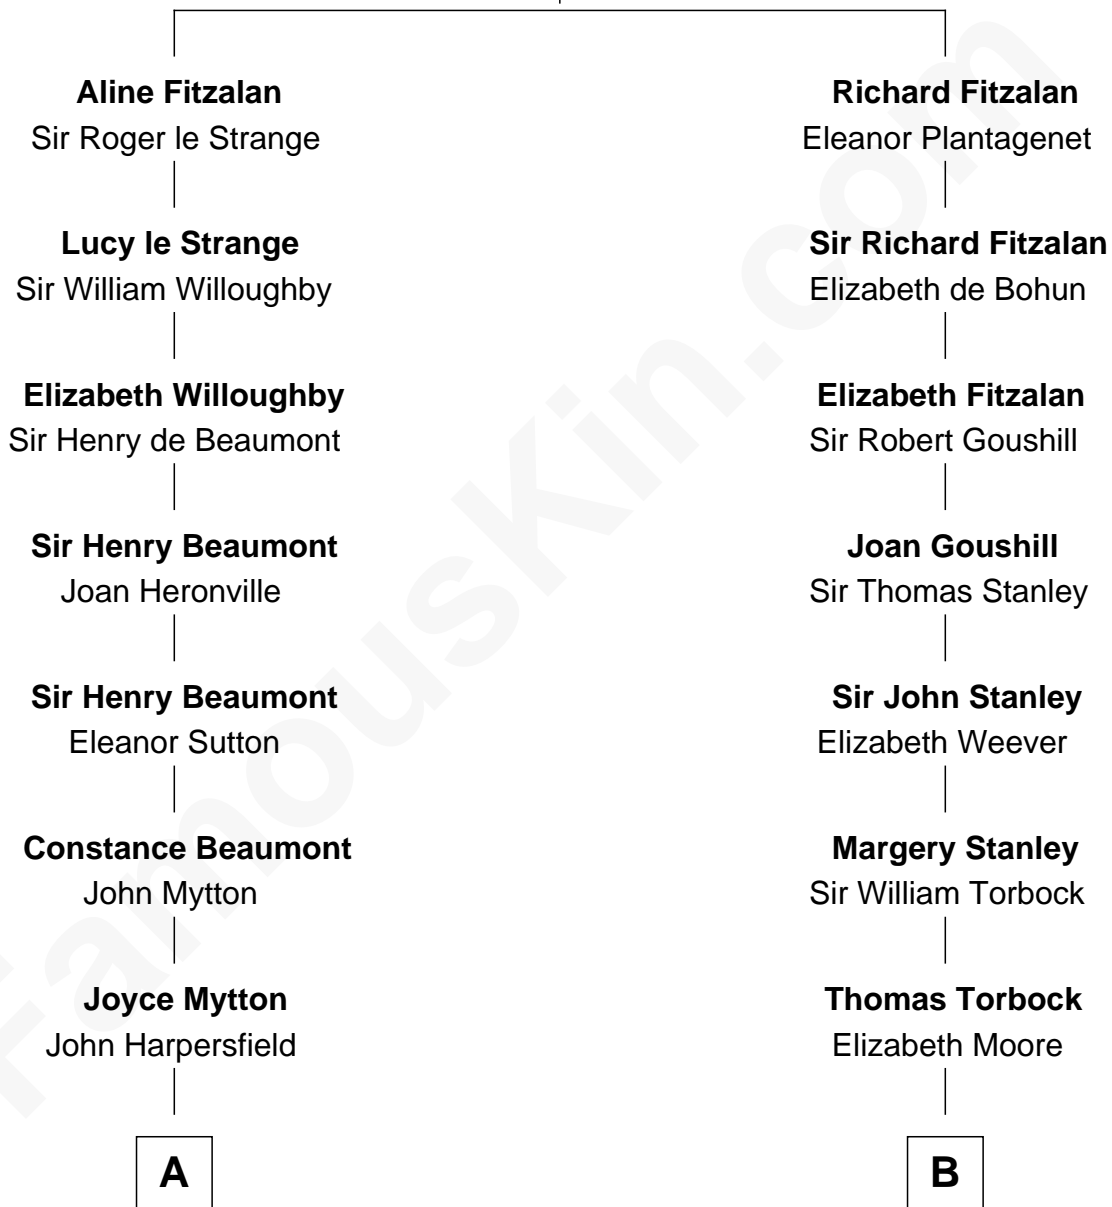

# FamousKin.com Relationship Chart of

**Gerald Ford**

*38th U.S. President*

18th cousin 3 times removed of

**Buckminster Fuller**

*Author, Architect, and Inventor*

**Edmund Fitzalan**

Alice de Warenne

**C**

**George Selden Butler**  
Elizabeth Ely Gridley

**Amy Gridley Butler**  
George Manney Ayer

**Adele Augusta Ayer**  
Levi Addison Gardner

**Dorothy Ayer Gardner**  
Leslie Lynch King

**Gerald Ford**  
*38th U.S. President*

**D**

**Caroline Wolcott Andrews**  
Richard Buckminster Fuller

**Buckminster Fuller**  
*Author, Architect, and Inventor*

FamousKin.com