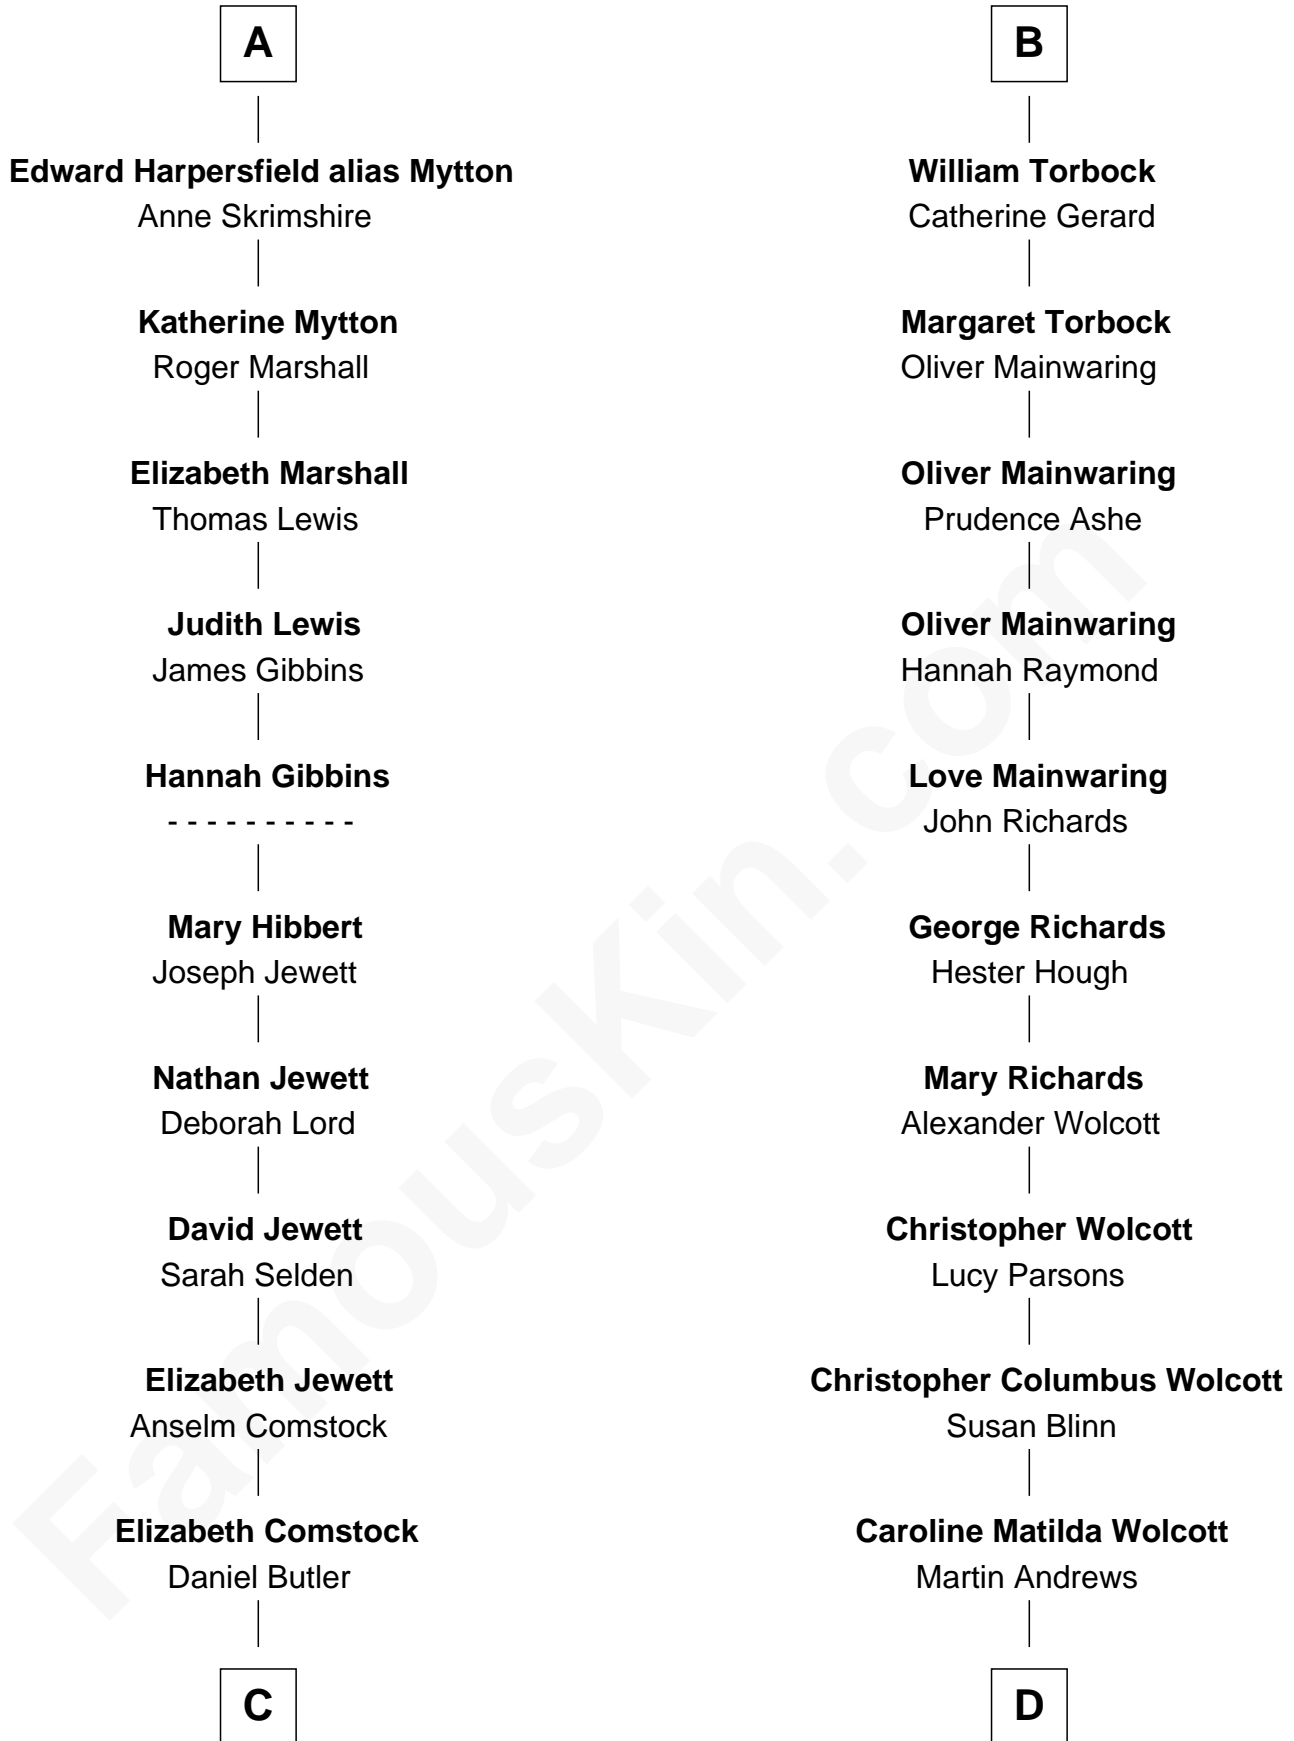

# FamousKin.com Relationship Chart of

**Gerald Ford**

*38th U.S. President*

18th cousin 3 times removed of

**Buckminster Fuller**

*Author, Architect, and Inventor*

**Edmund Fitzalan**

Alice de Warenne

**C**

**George Selden Butler**  
Elizabeth Ely Gridley

**Amy Gridley Butler**  
George Manney Ayer

**Adele Augusta Ayer**  
Levi Addison Gardner

**Dorothy Ayer Gardner**  
Leslie Lynch King

**Gerald Ford**  
*38th U.S. President*

**D**

**Caroline Wolcott Andrews**  
Richard Buckminster Fuller

**Buckminster Fuller**  
*Author, Architect, and Inventor*

FamousKin.com