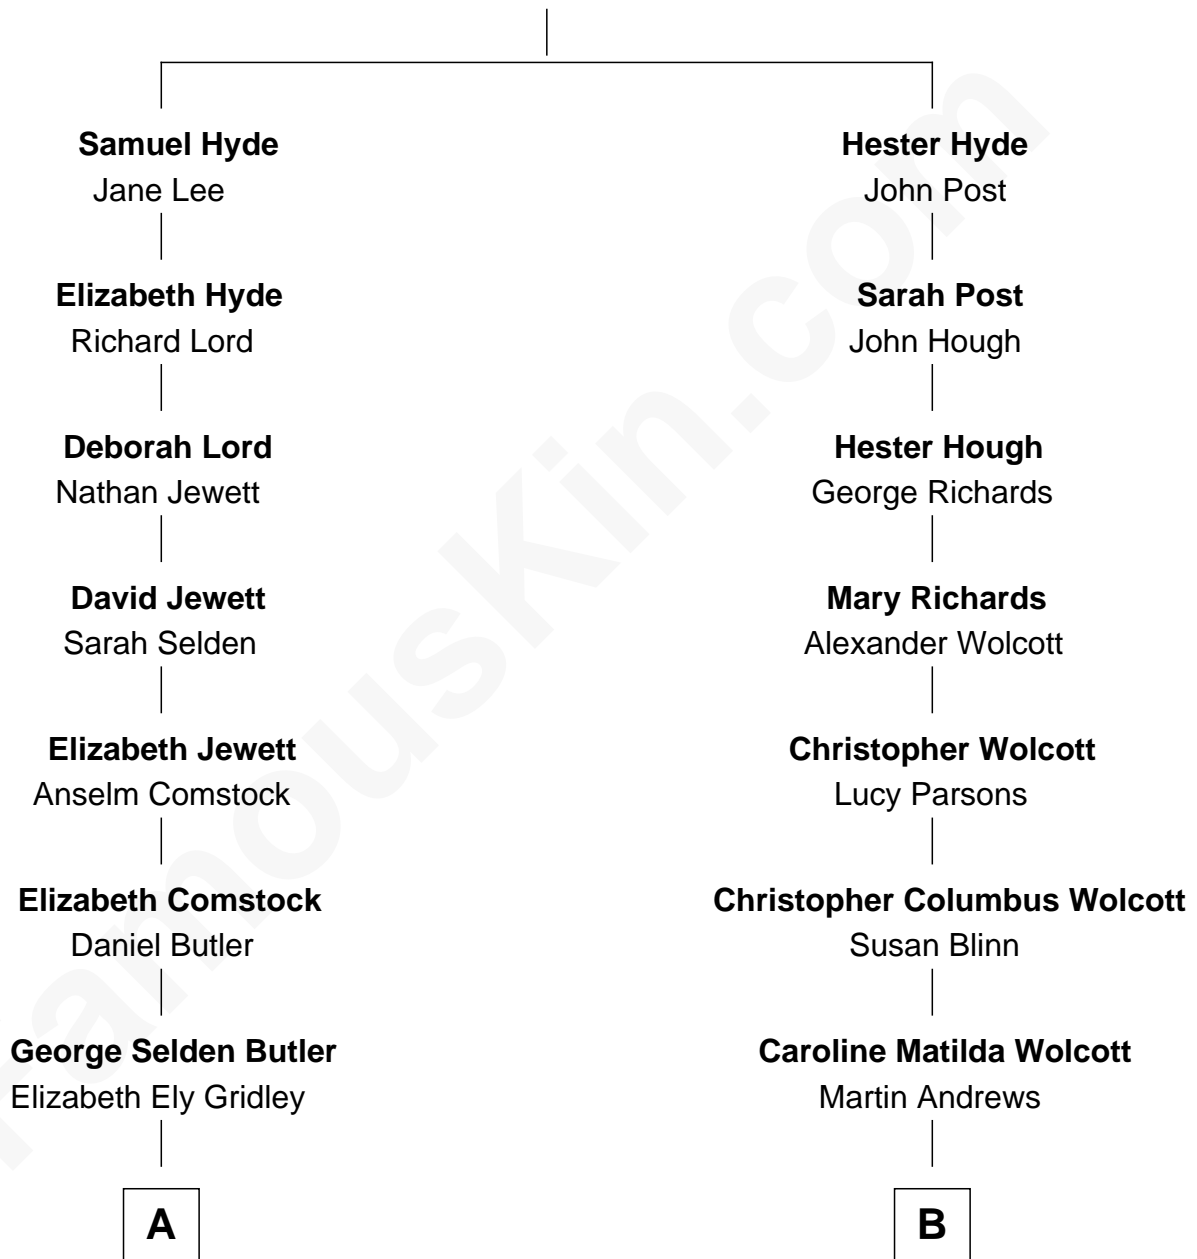

# FamousKin.com Relationship Chart of

**Gerald Ford**

*38th U.S. President*

8th cousin 2 times removed of

**Buckminster Fuller**

*Author, Architect, and Inventor*

**William Hyde**

**A**

**Amy Gridley Butler**  
George Manney Ayer

**Adele Augusta Ayer**  
Levi Addison Gardner

**Dorothy Ayer Gardner**  
Leslie Lynch King

**Gerald Ford**  
*38th U.S. President*

**B**

**Caroline Wolcott Andrews**  
Richard Buckminster Fuller

**Buckminster Fuller**  
*Author, Architect, and Inventor*

FamousKin.com