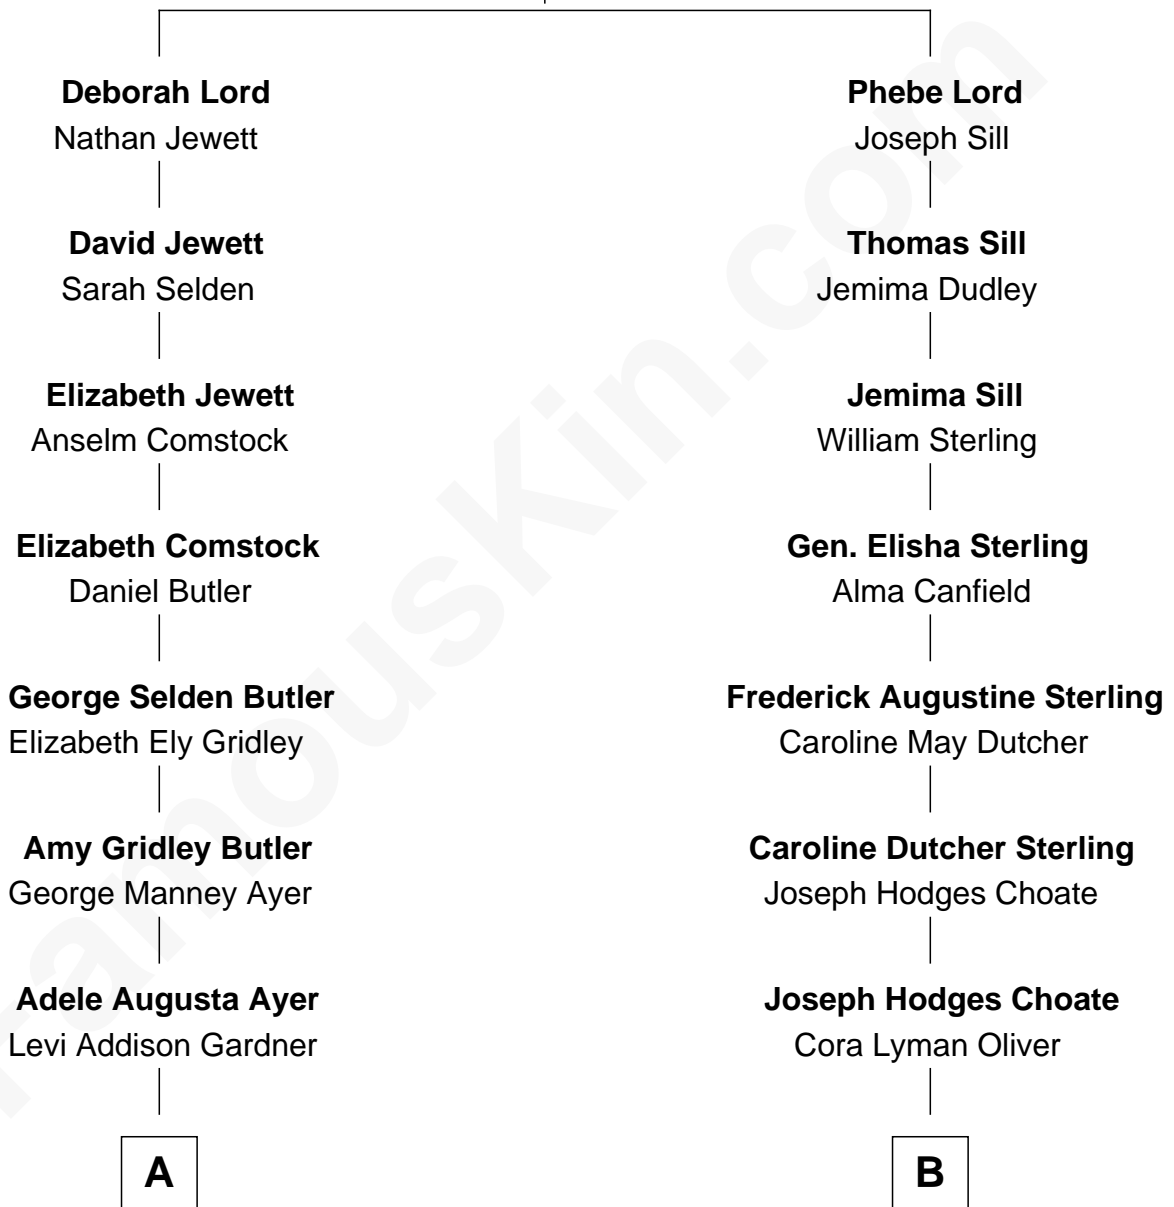

FamousKin.com Relationship Chart of

Gerald Ford

38th U.S. President

8th cousin 1 time removed of

Oliver Platt

Movie Actor

Richard Lord
Elizabeth Hyde

FamousKin.com