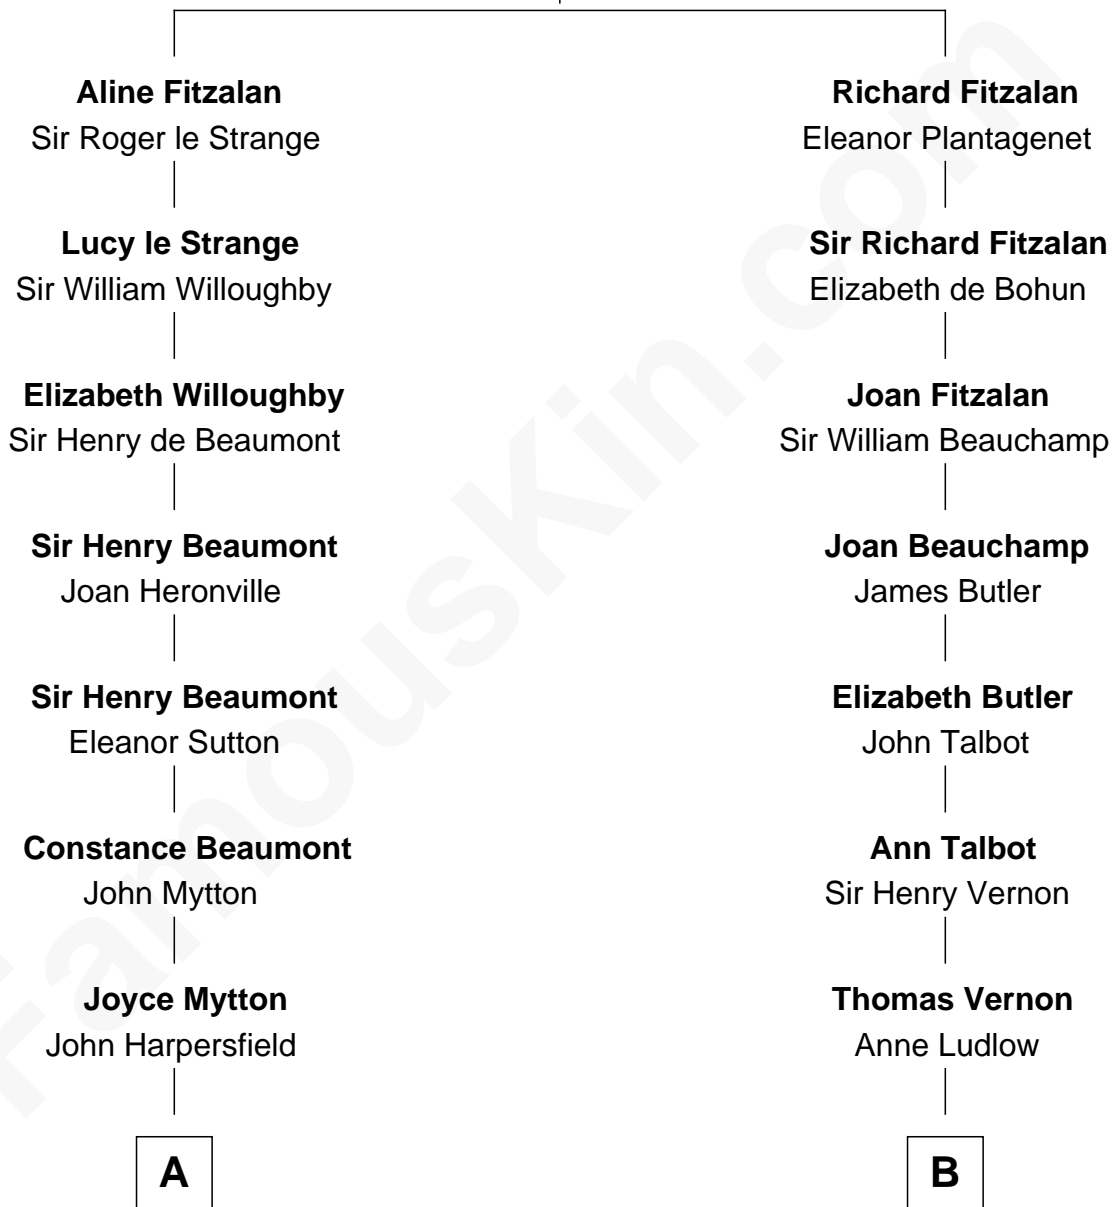

# FamousKin.com Relationship Chart of

**Gerald Ford**

*38th U.S. President*

21st cousin of

**Oliver Platt**

*Movie Actor*

**Edmund Fitzalan**

Alice de Warenne

**C**

**George Selden Butler**

Elizabeth Ely Gridley

**Amy Gridley Butler**

George Manney Ayer

**Adele Augusta Ayer**

Levi Addison Gardner

**Dorothy Ayer Gardner**

Leslie Lynch King

**Gerald Ford**

*38th U.S. President*

**D**

**James Boothby Burke Roche**

Frances Eleanor Work

**Cynthia Burke Roche**

Arthur Scott Burden