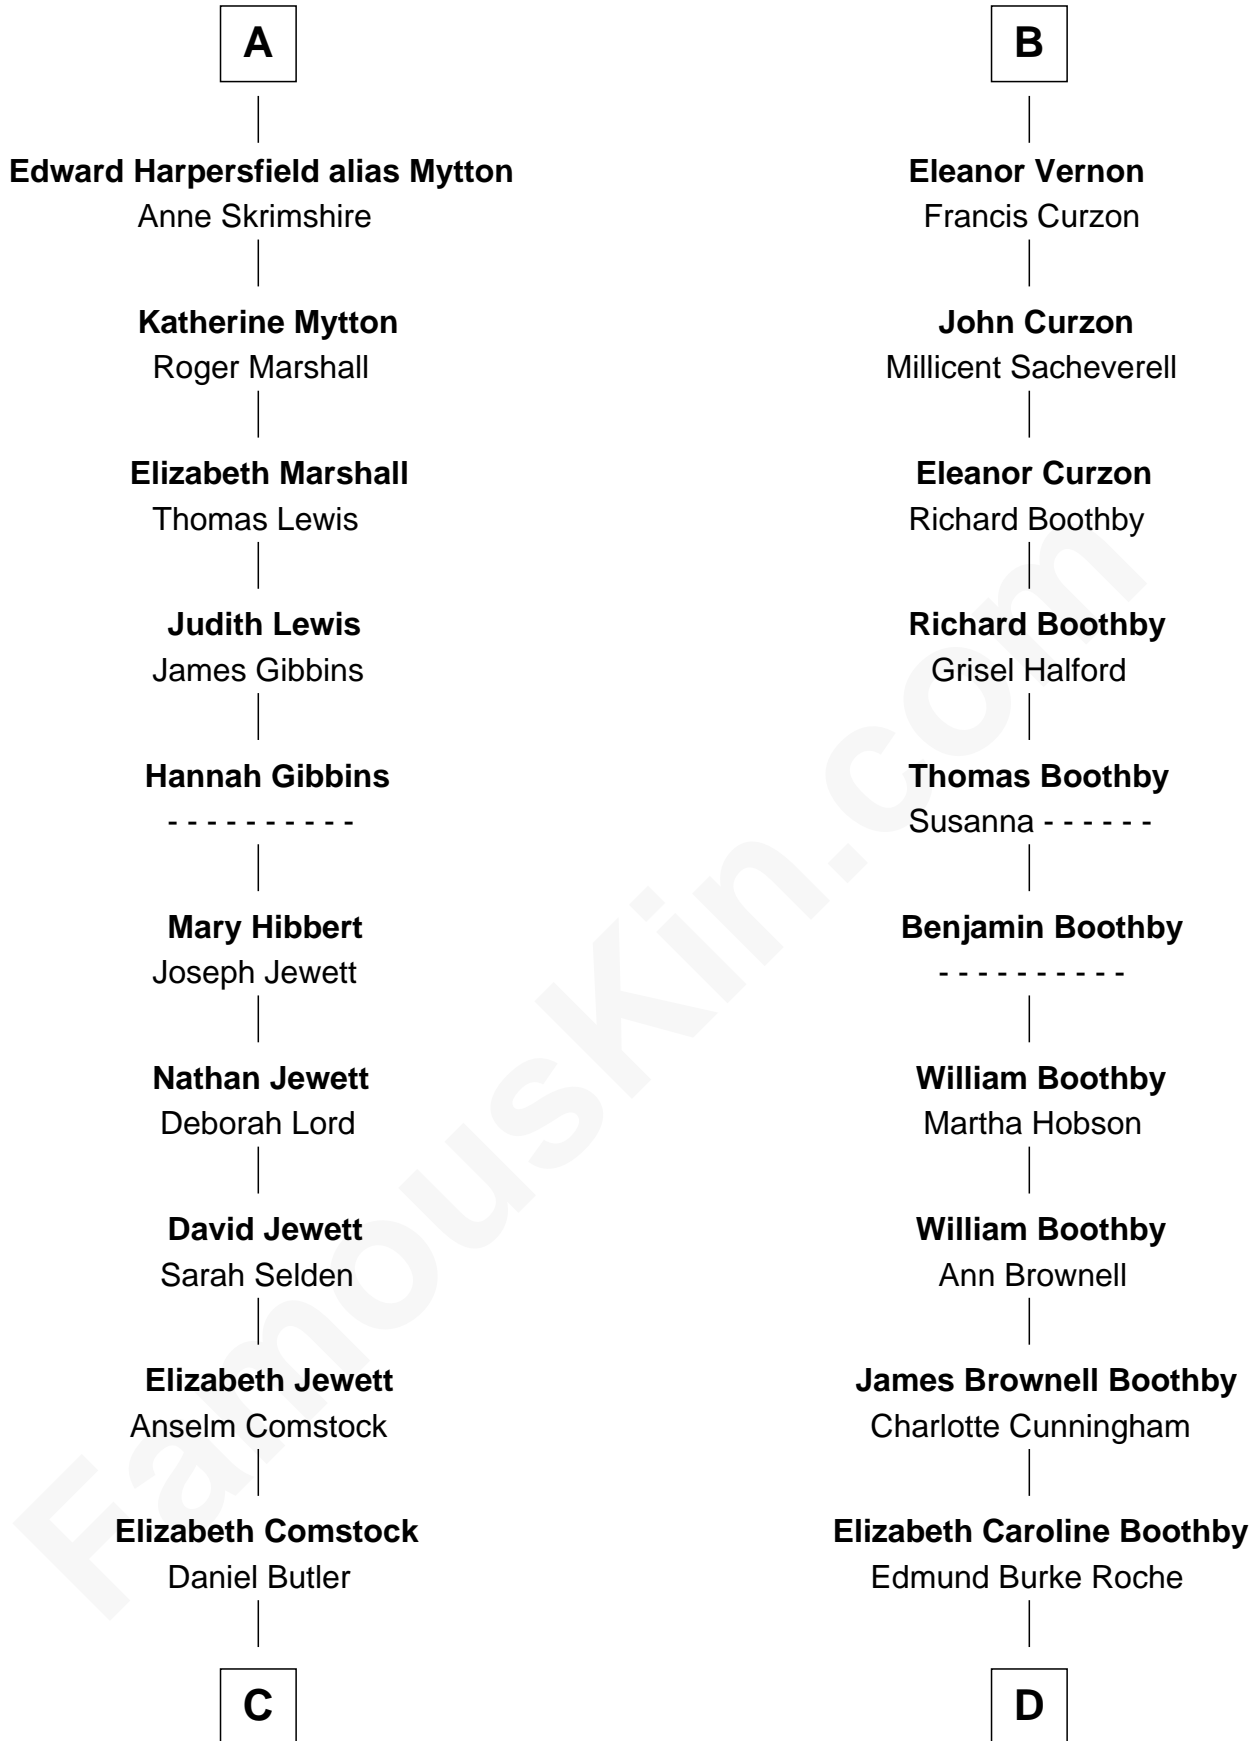

# FamousKin.com Relationship Chart of

**Gerald Ford**

*38th U.S. President*

21st cousin of

**Oliver Platt**

*Movie Actor*

**Edmund Fitzalan**

Alice de Warenne

**C**

**George Selden Butler**

Elizabeth Ely Gridley

**Amy Gridley Butler**

George Manney Ayer

**Adele Augusta Ayer**

Levi Addison Gardner

**Dorothy Ayer Gardner**