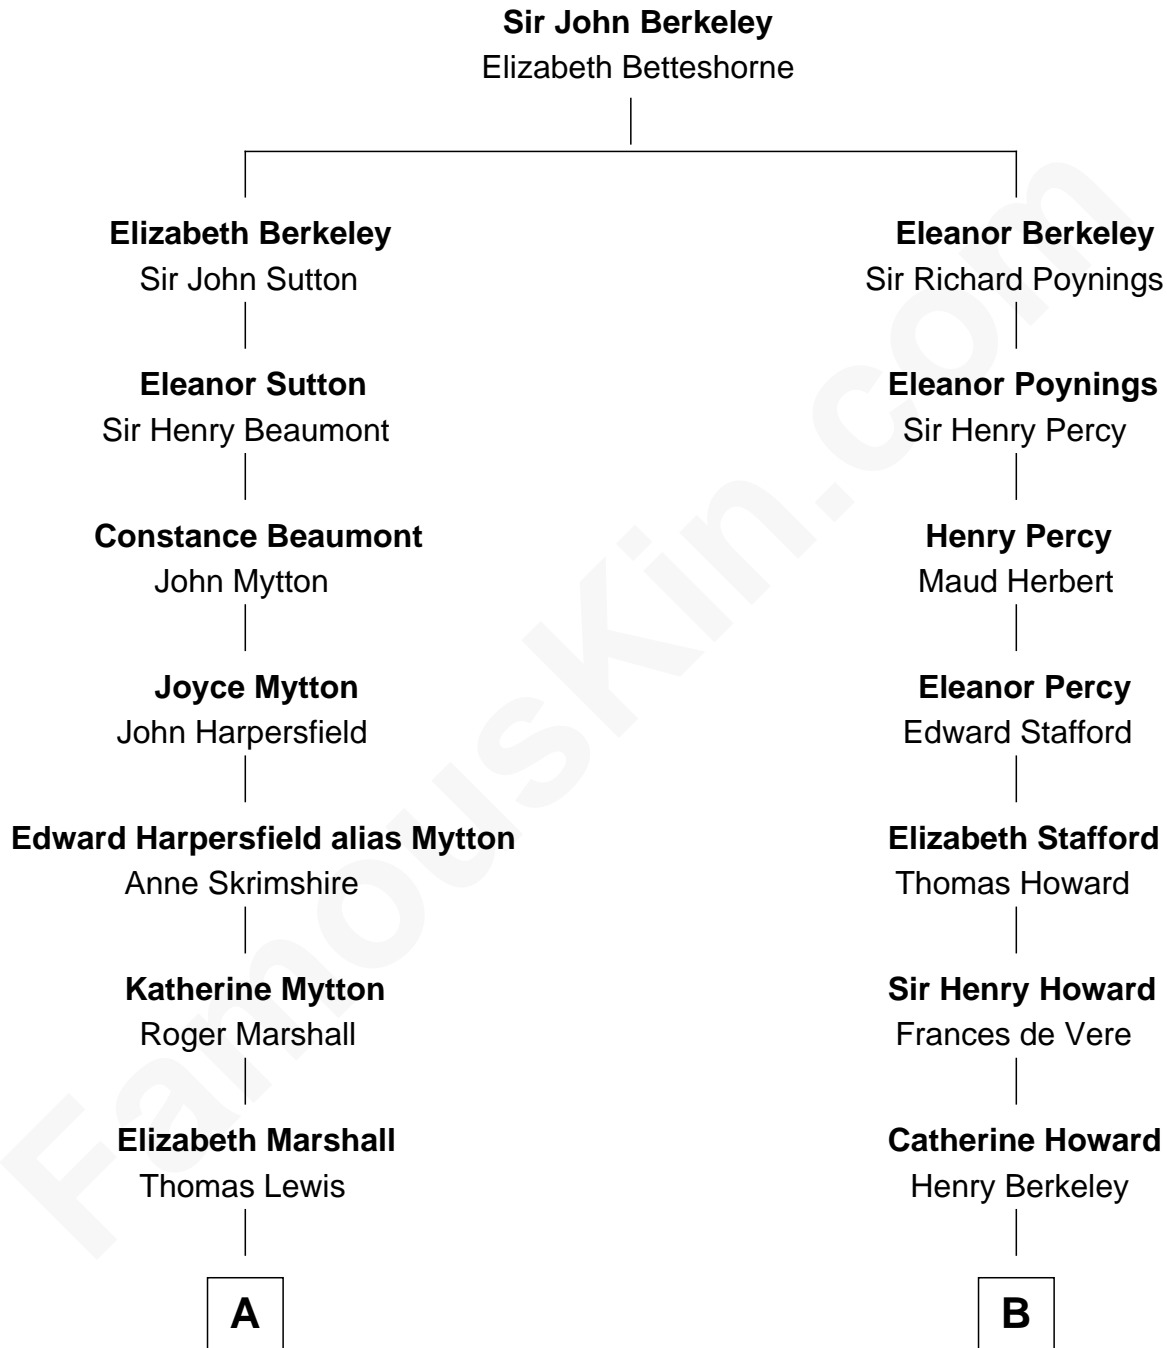

FamousKin.com Relationship Chart of

Gerald Ford

38th U.S. President

18th cousin of

Thomas Hunt Morgan

Nobel Prize Winner in Physiology or Medicine

C

Dorothy Ayer Gardner

Leslie Lynch King

Gerald Ford

38th U.S. President

D

Ellen Key Howard

Charlton Hunt Morgan

Thomas Hunt Morgan

Nobel Prize Winner