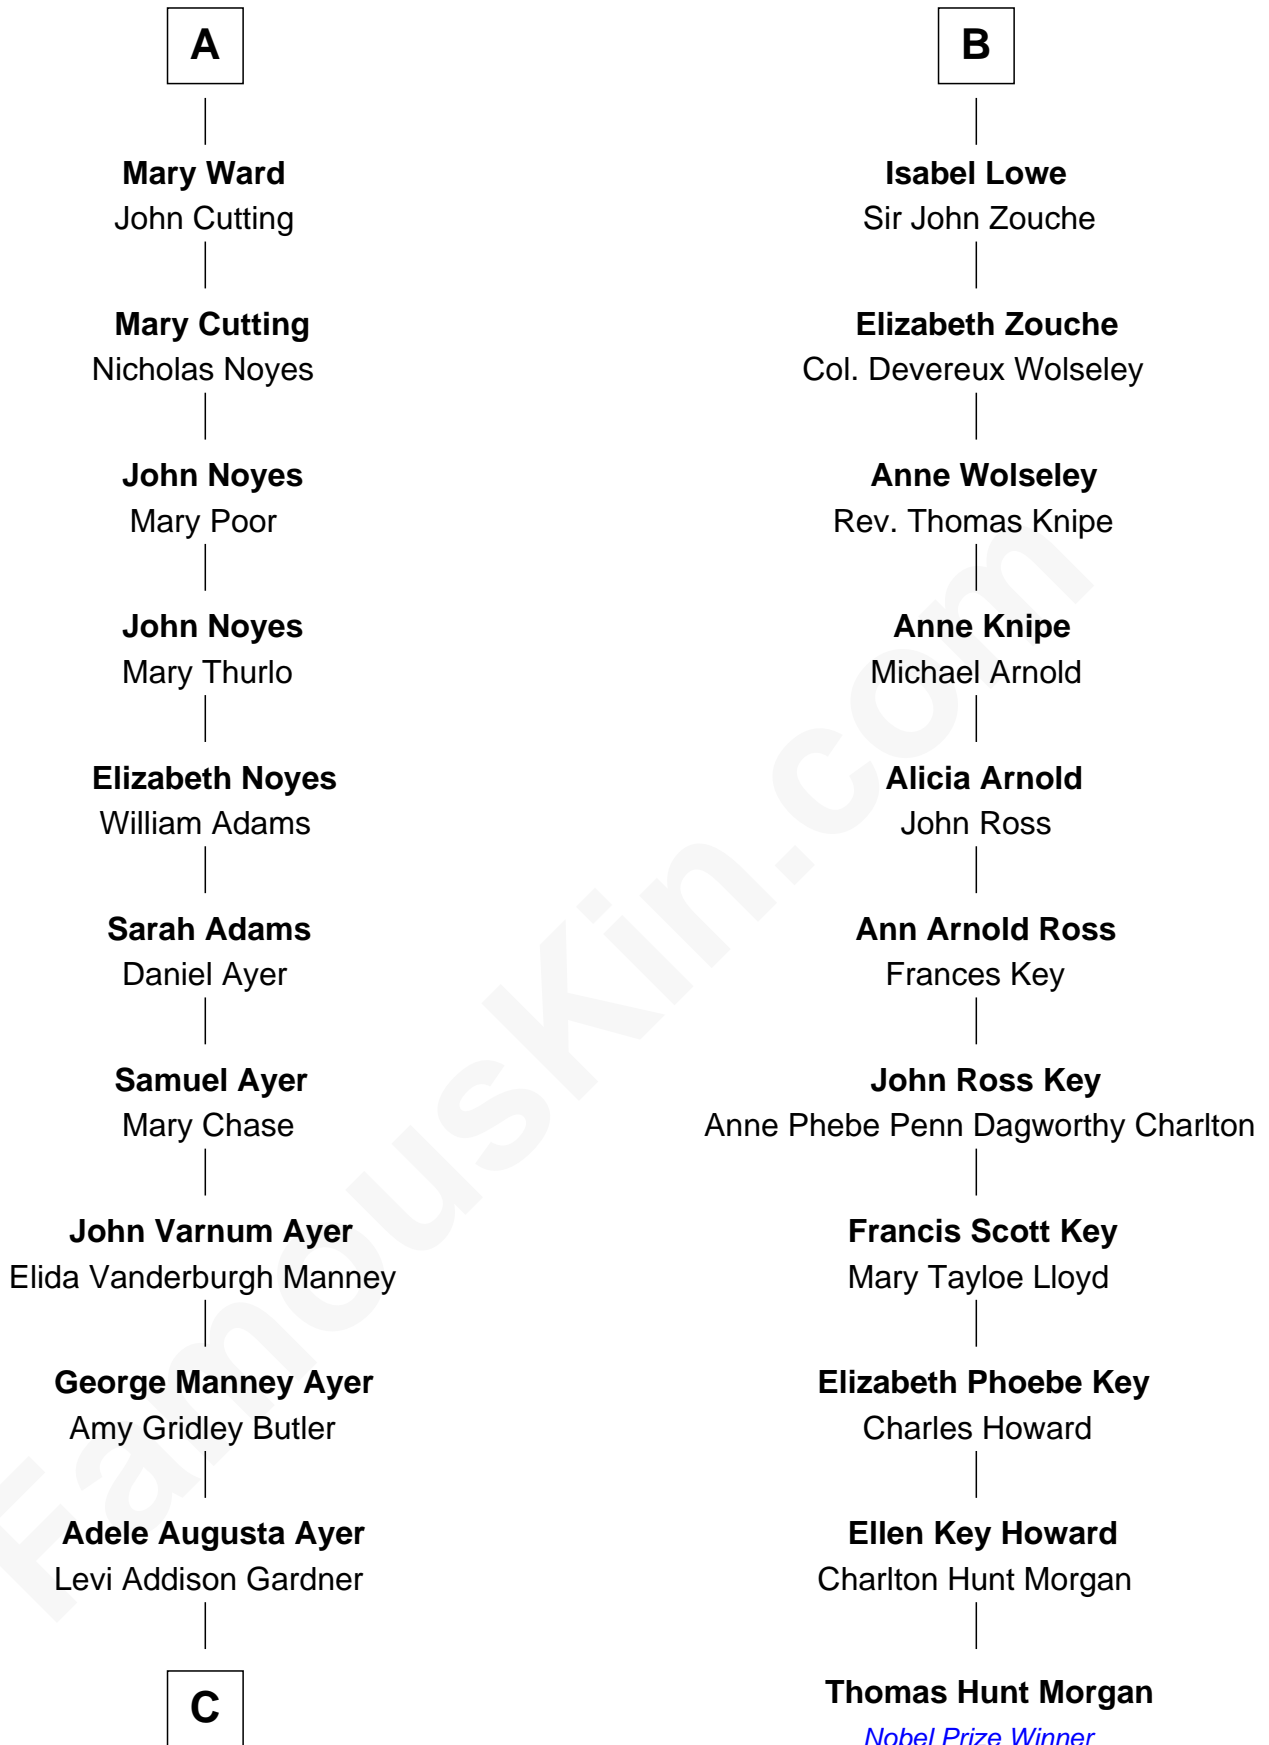

**Isabel Shirley**

Sir John Cokayne

**John Cokayne**

Agnes Vernon

**Thomas Cokayne**

Agnes Barlow

**Sir Thomas Cokayne**

Barbara FitzHerbert

**Jane Cokayne**

Vincent Lowe

**Jasper Lowe**

Dorothy Sacheverell

**Patrick Lowe**

Jane Harpur

**B**

**C**

—  
**Dorothy Ayer Gardner**

Leslie Lynch King

—  
**Gerald Ford**

*38th U.S. President*

FamousKin.com