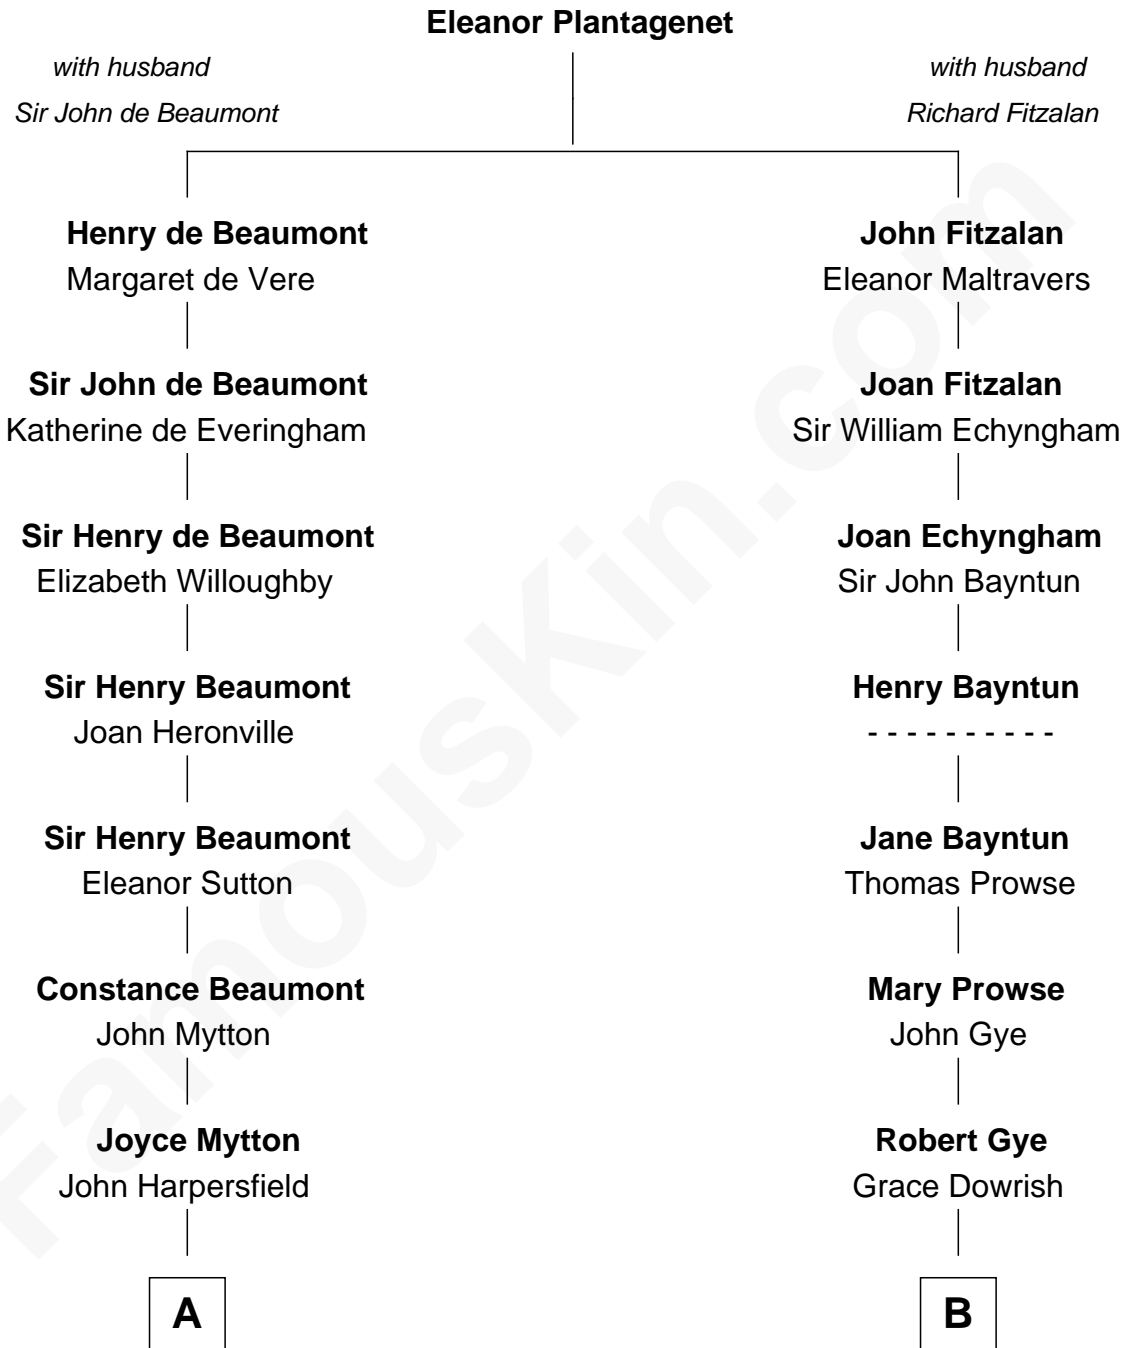

FamousKin.com Relationship Chart of

Gerald Ford

38th U.S. President

18th cousin 3 times removed of

Pete Seeger

American Folk Singer

C

George Selden Butler
Elizabeth Ely Gridley

Amy Gridley Butler
George Manney Ayer

Adele Augusta Ayer
Levi Addison Gardner

Dorothy Ayer Gardner
Leslie Lynch King

Gerald Ford
38th U.S. President

D

Charles Louis Seeger
Constance de Clyver Edson

Pete Seeger
American Folk Singer