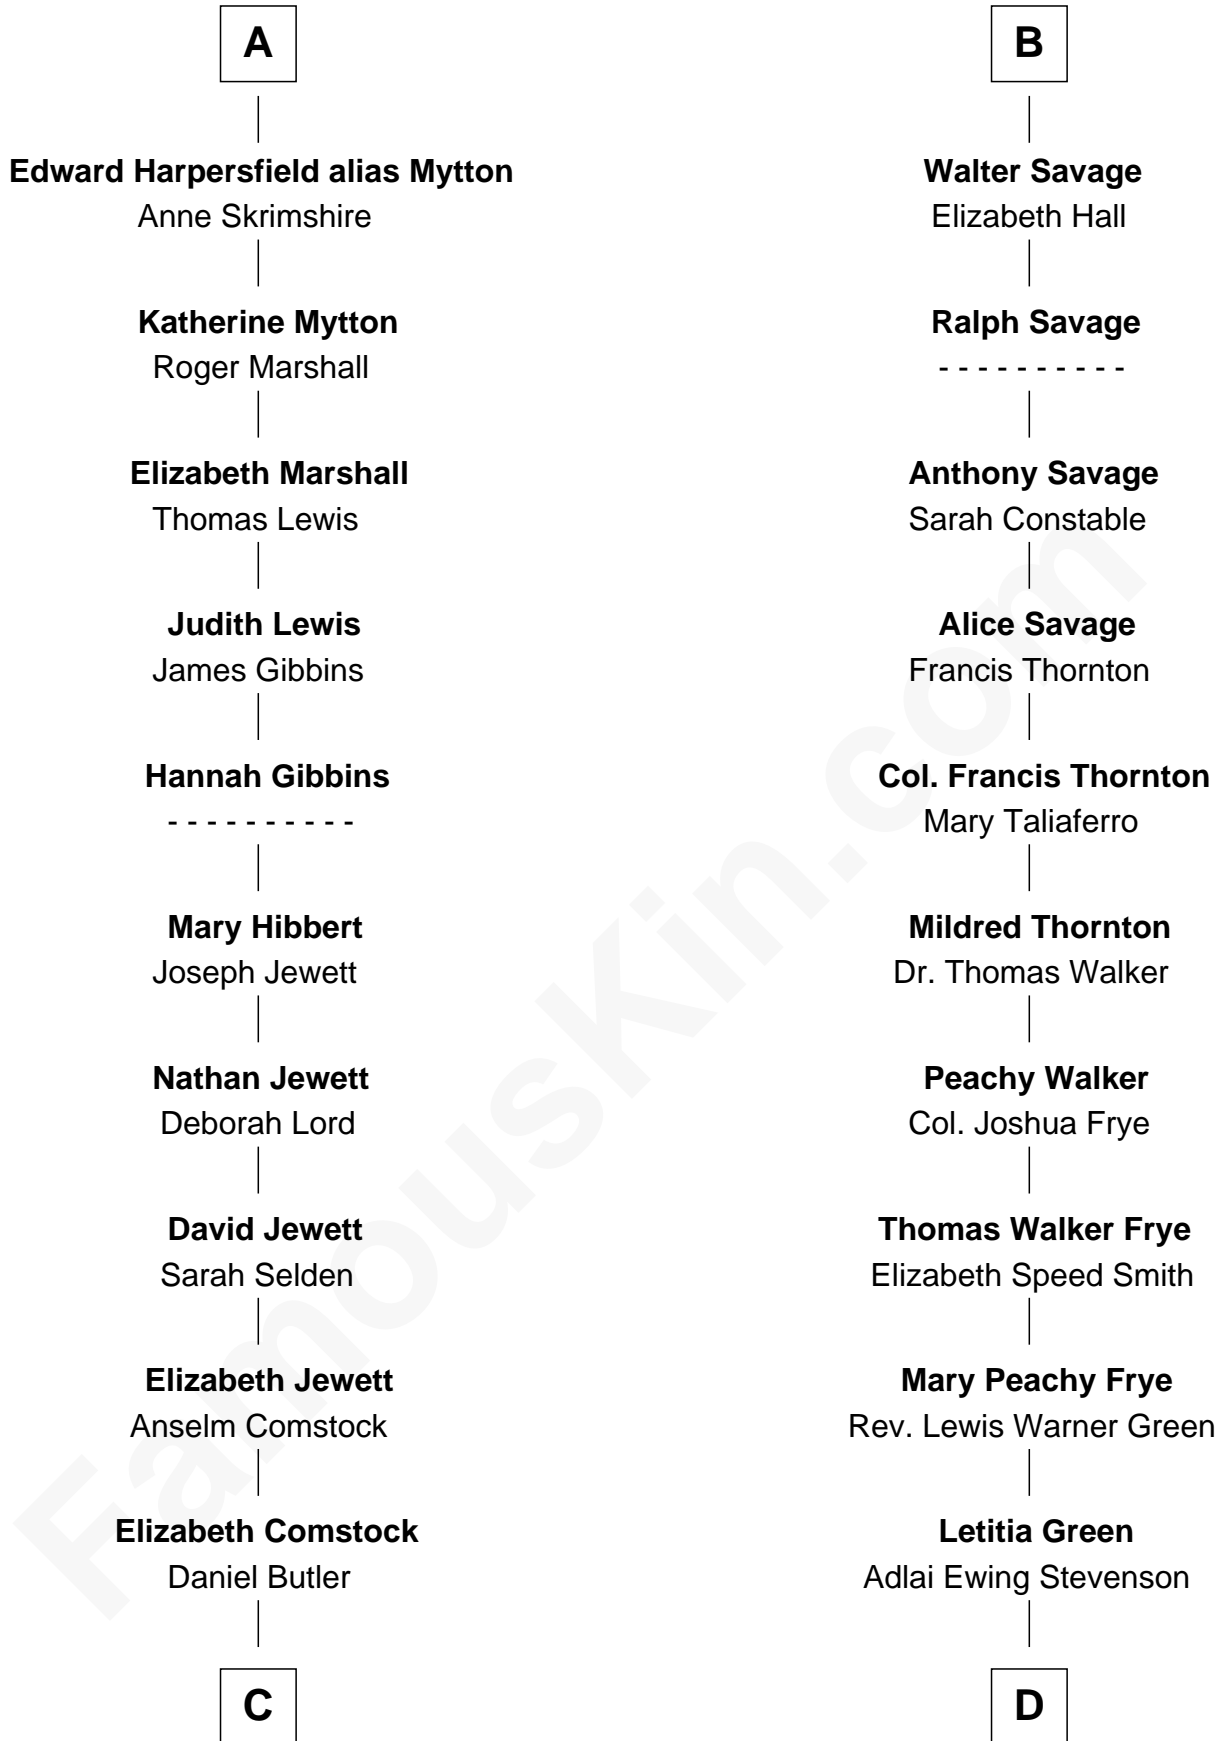

FamousKin.com Relationship Chart of

Gerald Ford

38th U.S. President

19th cousin 2 times removed of

Adlai Stevenson III

U.S. Senator from Illinois

C

George Selden Butler
Elizabeth Ely Gridley

Amy Gridley Butler
George Manney Ayer

Adele Augusta Ayer
Levi Addison Gardner

Dorothy Ayer Gardner
Leslie Lynch King

Gerald Ford
38th U.S. President

D

Lewis Green Stevenson
Helen Louise Davis

Adlai Ewing Stevenson
Ellen Borden