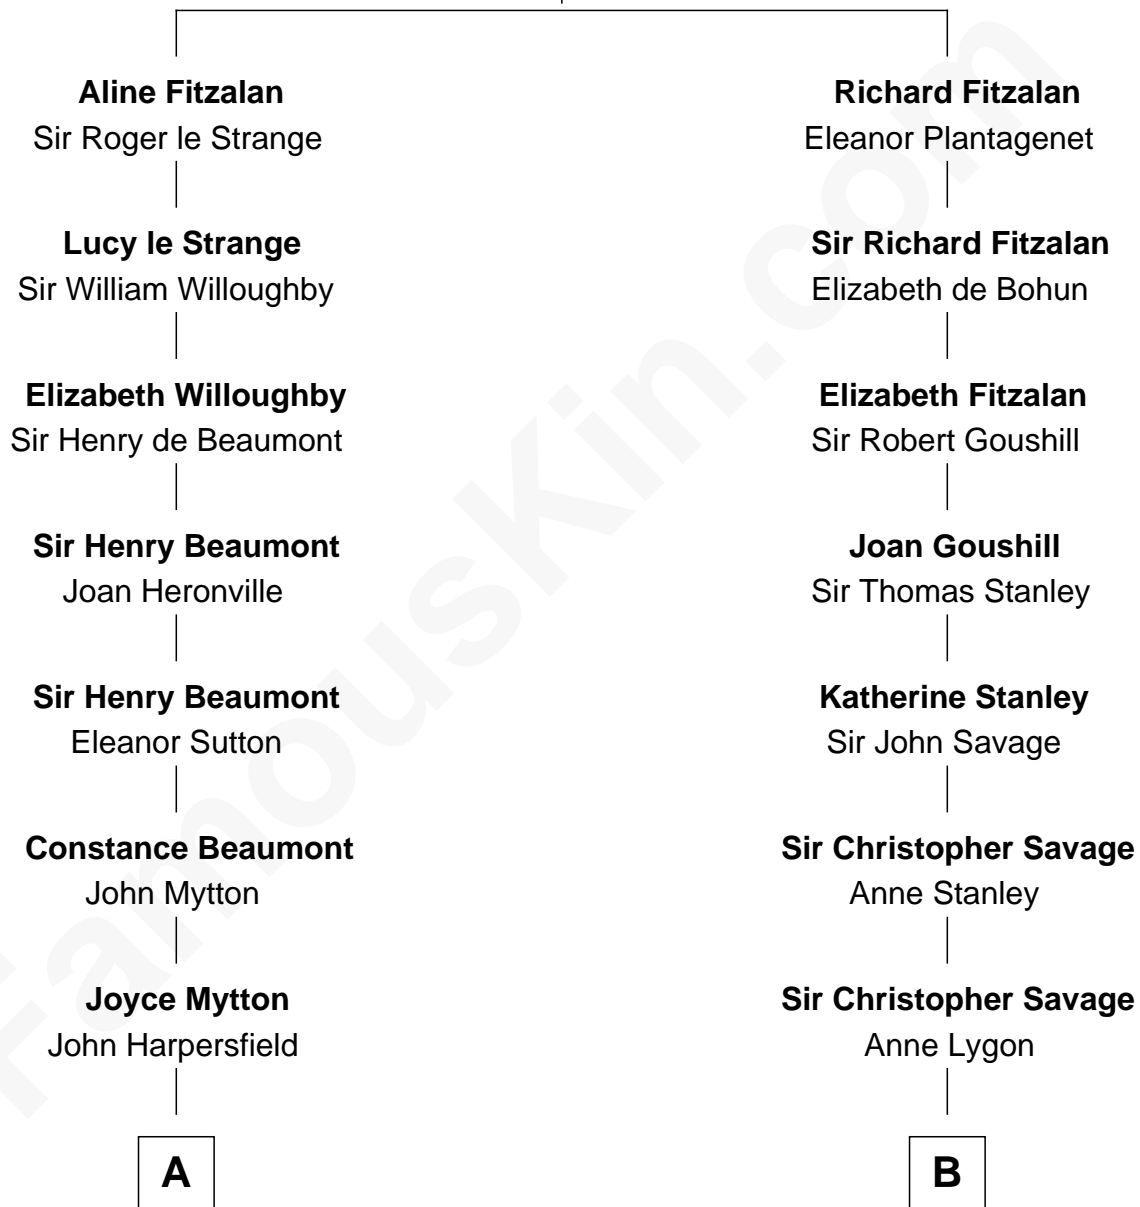

FamousKin.com Relationship Chart of

Gerald Ford

38th U.S. President

20th cousin 1 time removed of

Adlai Stevenson III

U.S. Senator from Illinois

Edmund Fitzalan

Alice de Warenne

C

George Selden Butler

Elizabeth Ely Gridley

Amy Gridley Butler

George Manney Ayer

Adele Augusta Ayer

Levi Addison Gardner

Dorothy Ayer Gardner

Leslie Lynch King

Gerald Ford

38th U.S. President

D

Letitia Green

Adlai Ewing Stevenson

Lewis Green Stevenson

Helen Louise Davis