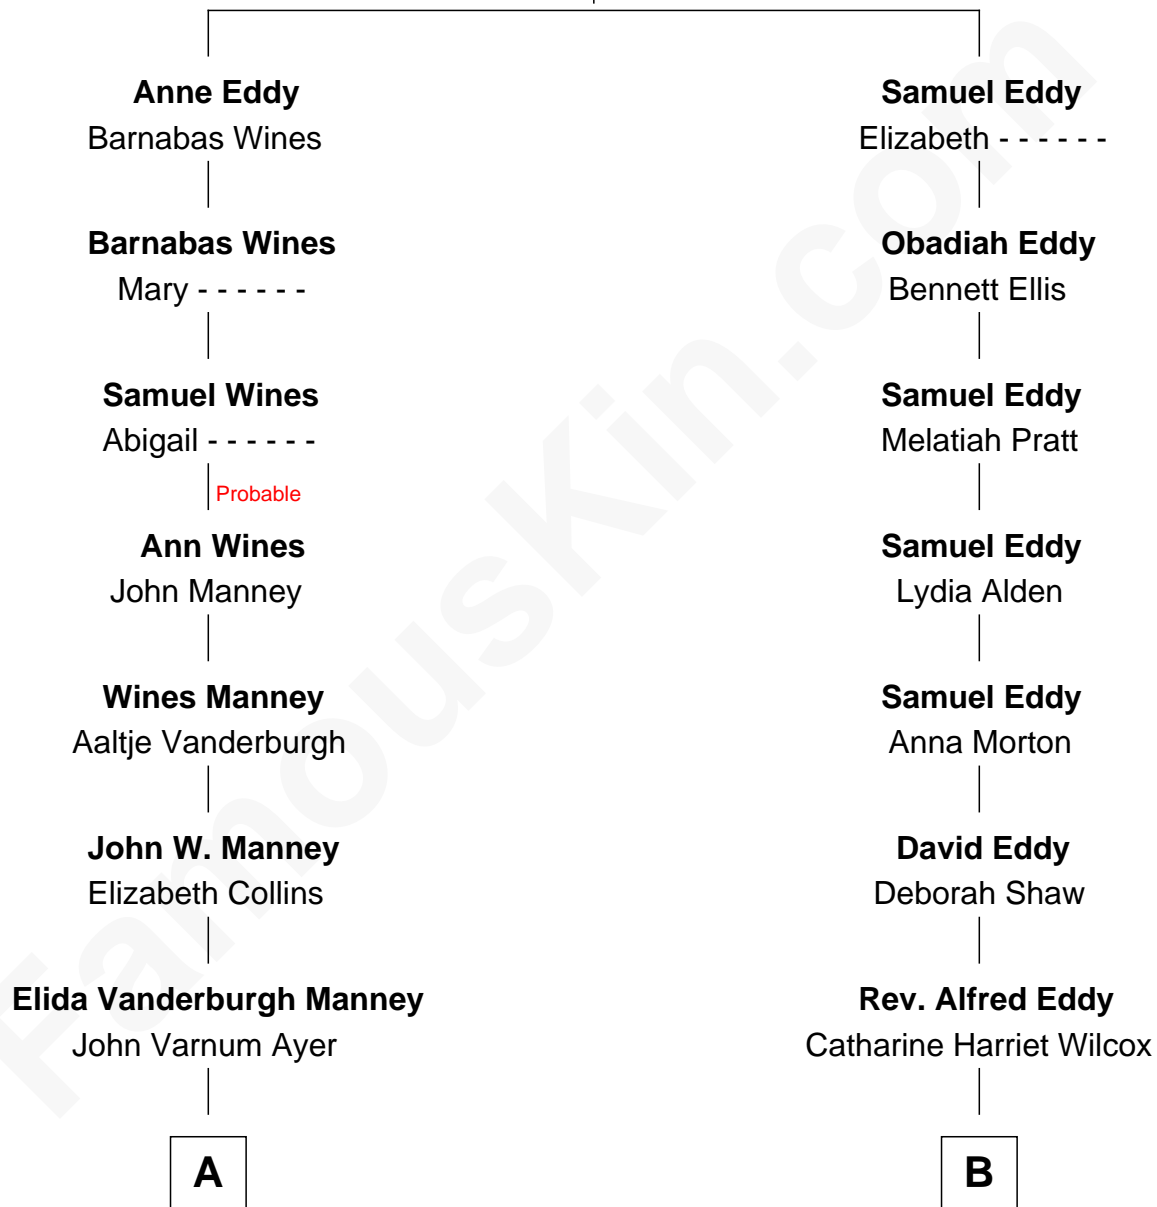

# FamousKin.com Relationship Chart of

**Gerald Ford**

*38th U.S. President*

10th cousin 1 time removed of

**Jodie Foster**

*Movie Actress*

**Rev. William Eddy**

Mary Fosten

**A**

**George Manney Ayer**

Amy Gridley Butler

**Adele Augusta Ayer**

Levi Addison Gardner

**Dorothy Ayer Gardner**

Leslie Lynch King

**Gerald Ford**

*38th U.S. President*

**B**

**Katherine Louise Eddy**

Lucius George Fisher

**Alice Eddy Fisher**

Alexis Caldwell Foster

**Lucius Fisher Foster**

Constance Marie Robertson