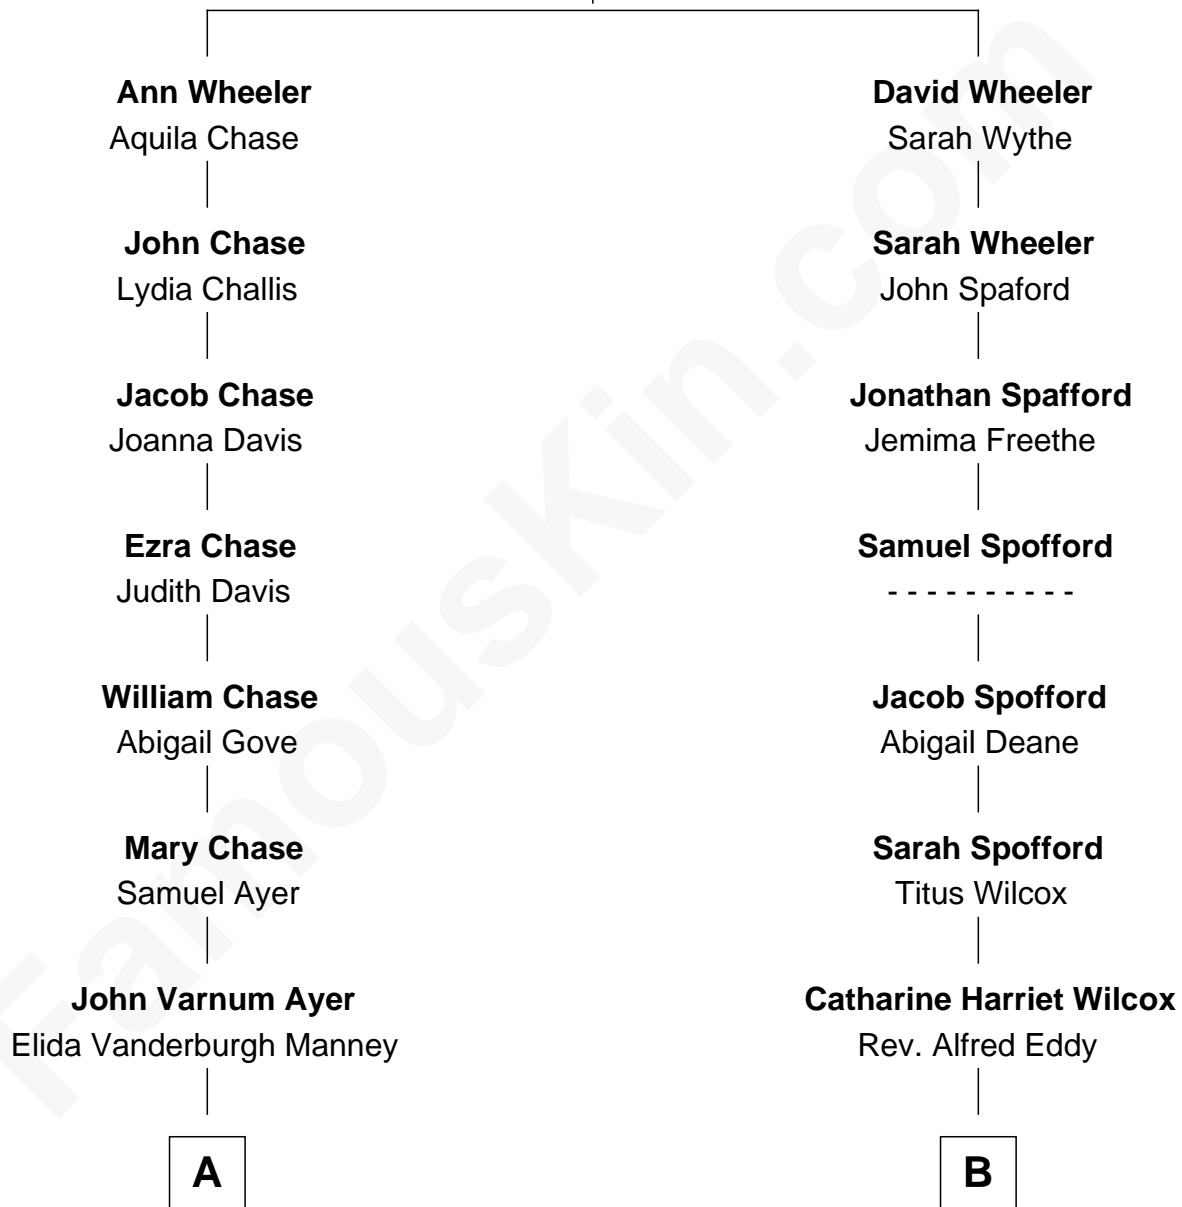

FamousKin.com Relationship Chart of

Gerald Ford

38th U.S. President

10th cousin 1 time removed of

Jodie Foster

Movie Actress

John Wheeler

Agnes Yeoman

A

George Manney Ayer

Amy Gridley Butler

Adele Augusta Ayer

Levi Addison Gardner

Dorothy Ayer Gardner

Leslie Lynch King

Gerald Ford

38th U.S. President

B

Katherine Louise Eddy

Lucius George Fisher

Alice Eddy Fisher

Alexis Caldwell Foster

Lucius Fisher Foster

Constance Marie Robertson