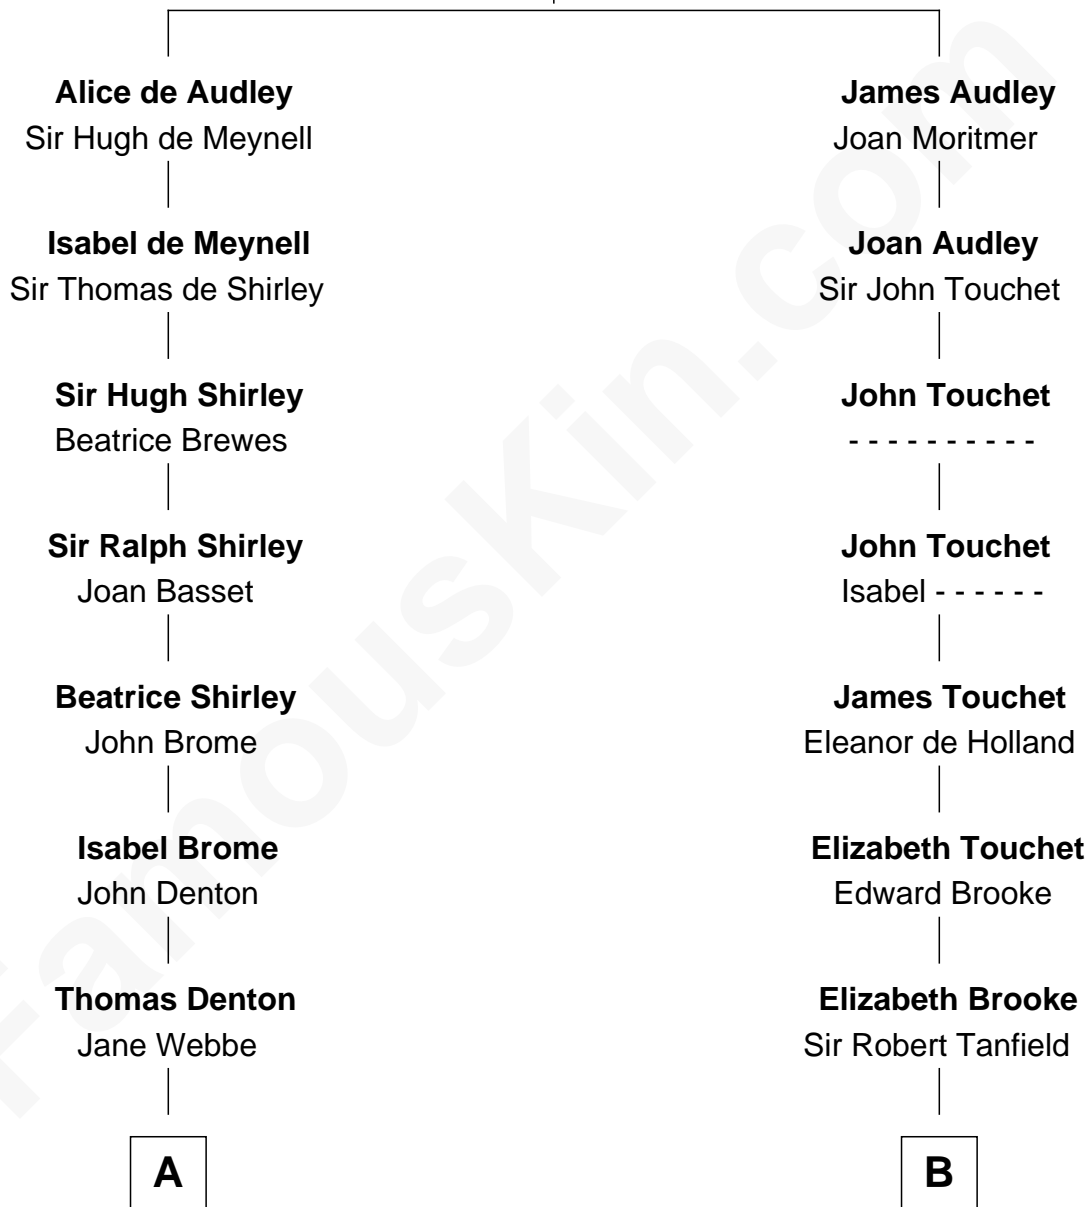

FamousKin.com Relationship Chart of

Gerald Ford

38th U.S. President

18th cousin 3 times removed of

Henry Lee III

9th Governor of Virginia

Sir Nicholas Audley

Joan Martin

C

John Varnum Ayer
Elida Vanderburgh Manney

George Manney Ayer
Amy Gridley Butler

Adele Augusta Ayer
Levi Addison Gardner

Dorothy Ayer Gardner
Leslie Lynch King

Gerald Ford
38th U.S. President

D

Col. Henry Lee
Lucy Grymes

Henry Lee III
Light-Horse Harry

FamousKin.com