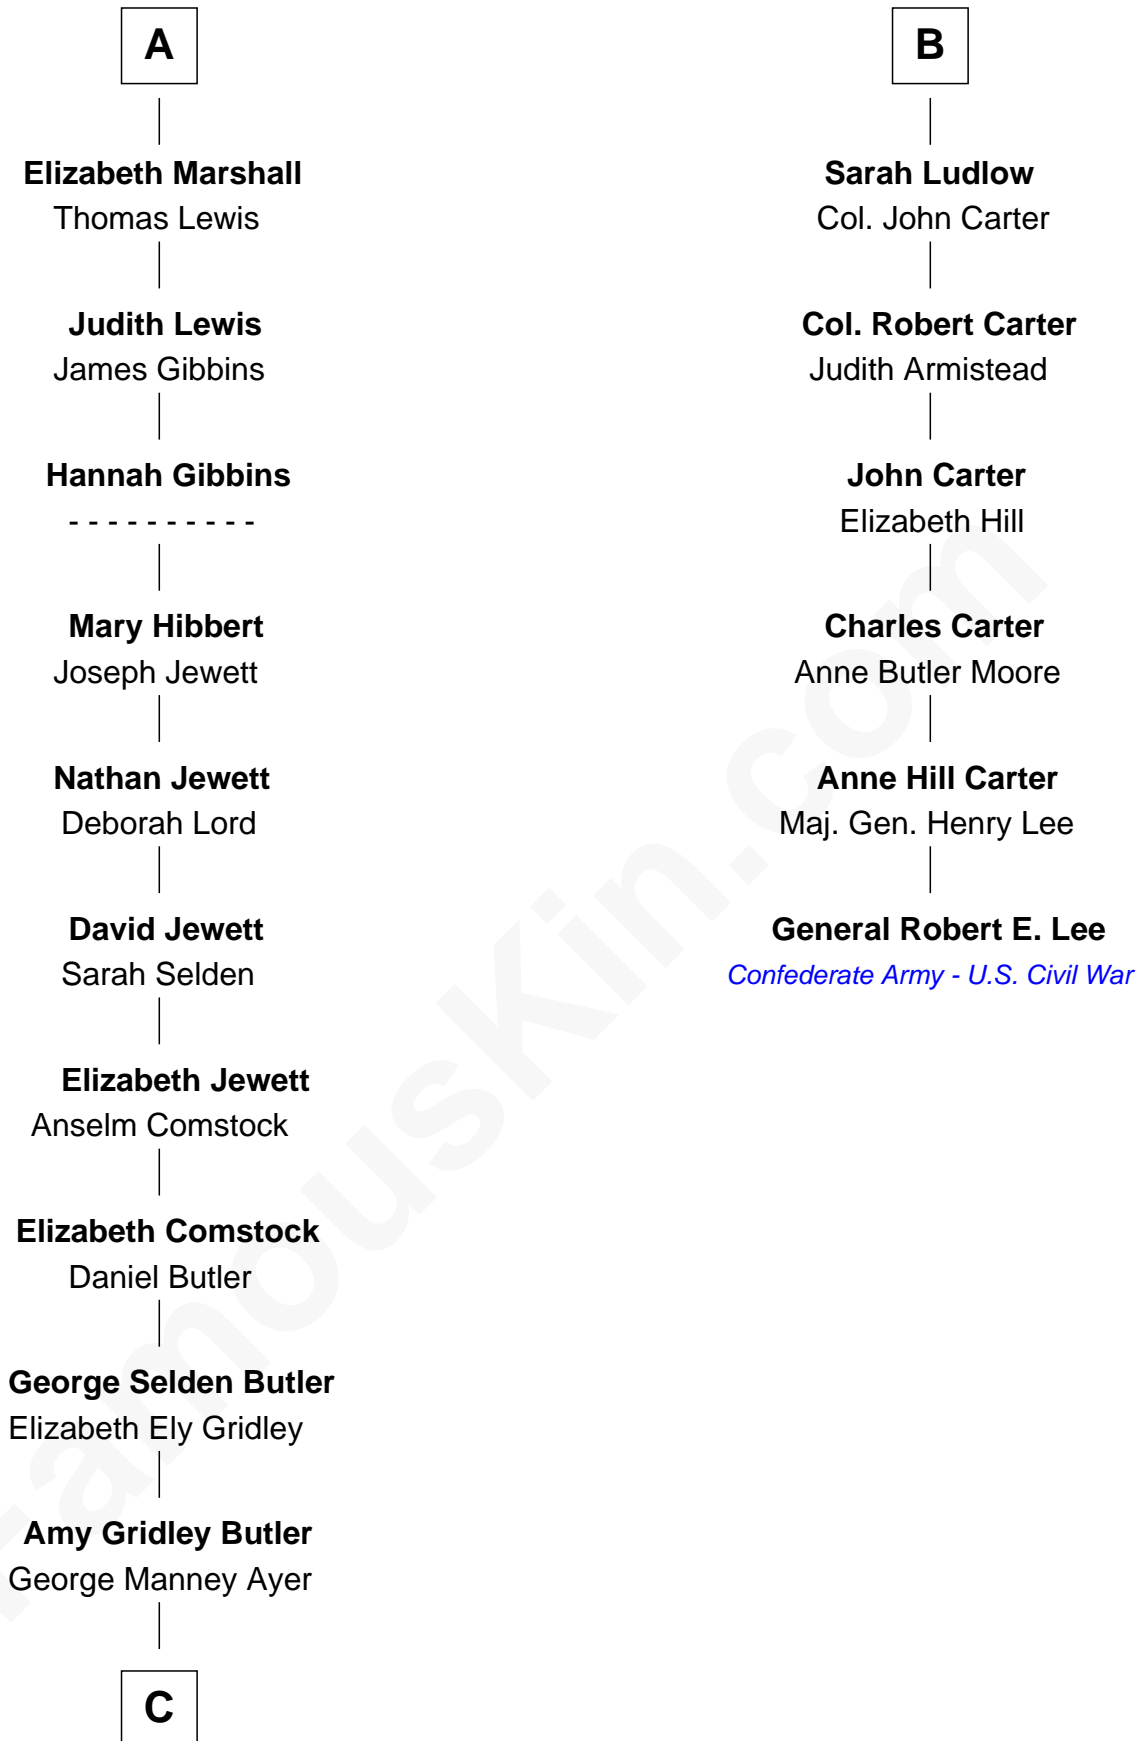

FamousKin.com Relationship Chart of

Gerald Ford

38th U.S. President

12th cousin 7 times removed of

General Robert E. Lee

Confederate Army - U.S. Civil War

Sir Walter Blount

Sancha de Ayala

Margaret de Gresley

Sir Walter Blount

Helena Byron

Sir William Blount

Margaret Echyngham

Elizabeth Blount

Sir Andrews de Windsor

Edith Windsor

George Ludlow

Thomas Ludlow

Jane Pyle

Gabriel Ludlow

Phillis - - - - -

B

C

—
Adele Augusta Ayer
Levi Addison Gardner

—
Dorothy Ayer Gardner
Leslie Lynch King

—
Gerald Ford
38th U.S. President

FamousKin.com