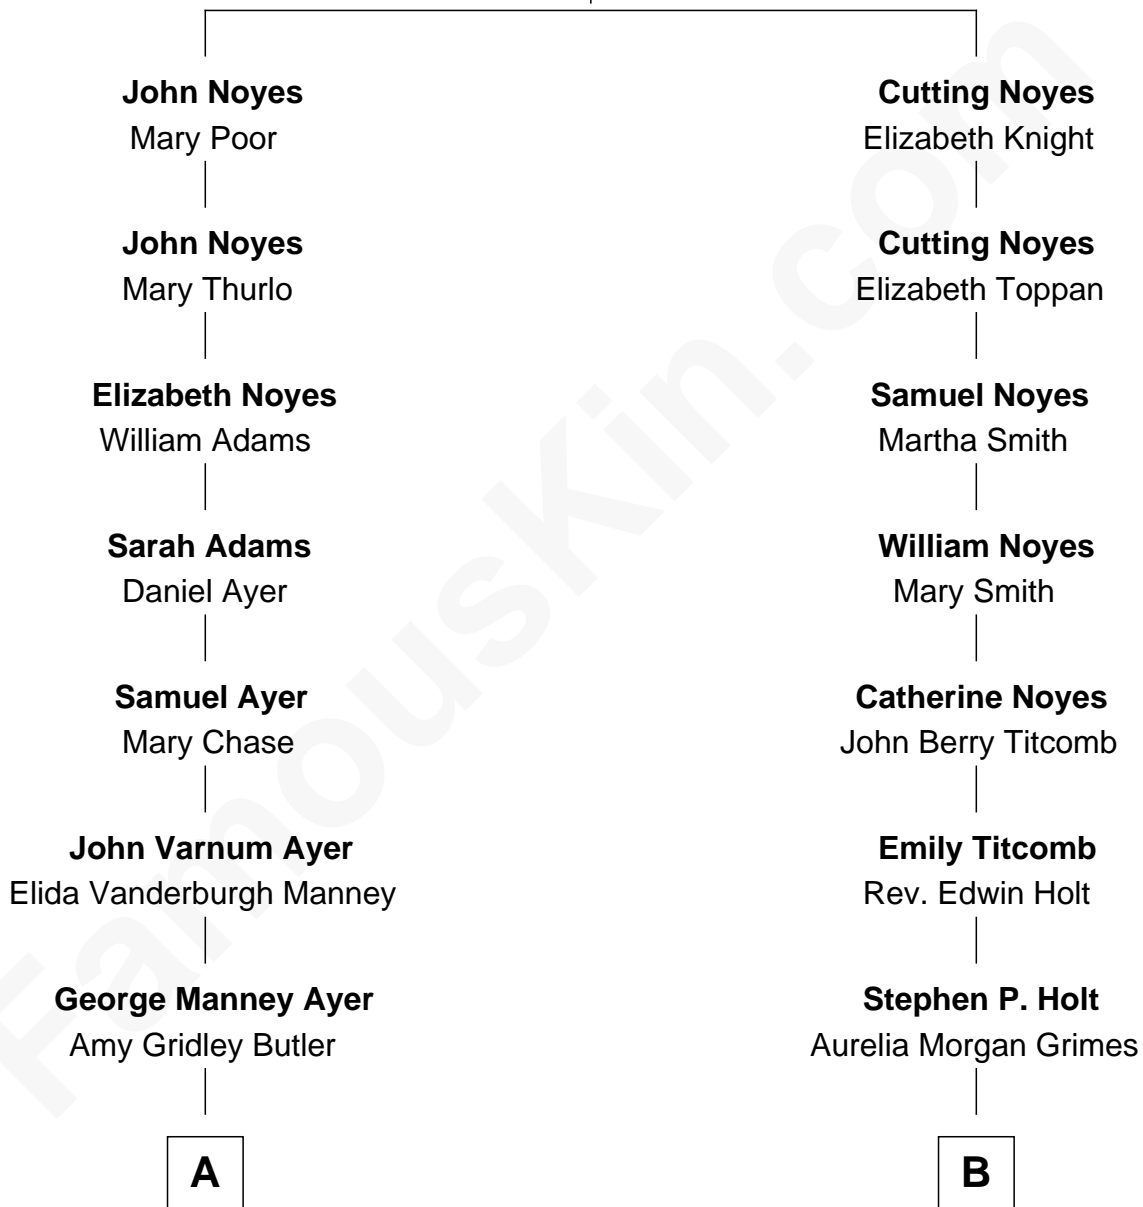

# FamousKin.com Relationship Chart of

**Gerald Ford**

*38th U.S. President*

9th cousin 1 time removed of

**Linda Hamilton**

*TV and Movie Actress*

**Nicholas Noyes**

Mary Cutting

**A**

**Adele Augusta Ayer**  
Levi Addison Gardner

**Dorothy Ayer Gardner**  
Leslie Lynch King

**Gerald Ford**  
*38th U.S. President*

**B**

**Taylor Holt**  
Frances Kyle

**Dr. Richard Huckstep Holt**  
Mildred Alberta Derby

**Barbara Kyle Holt**  
Dr. Carroll Stanford Hamilton

**Linda Hamilton**  
*TV and Movie Actress*