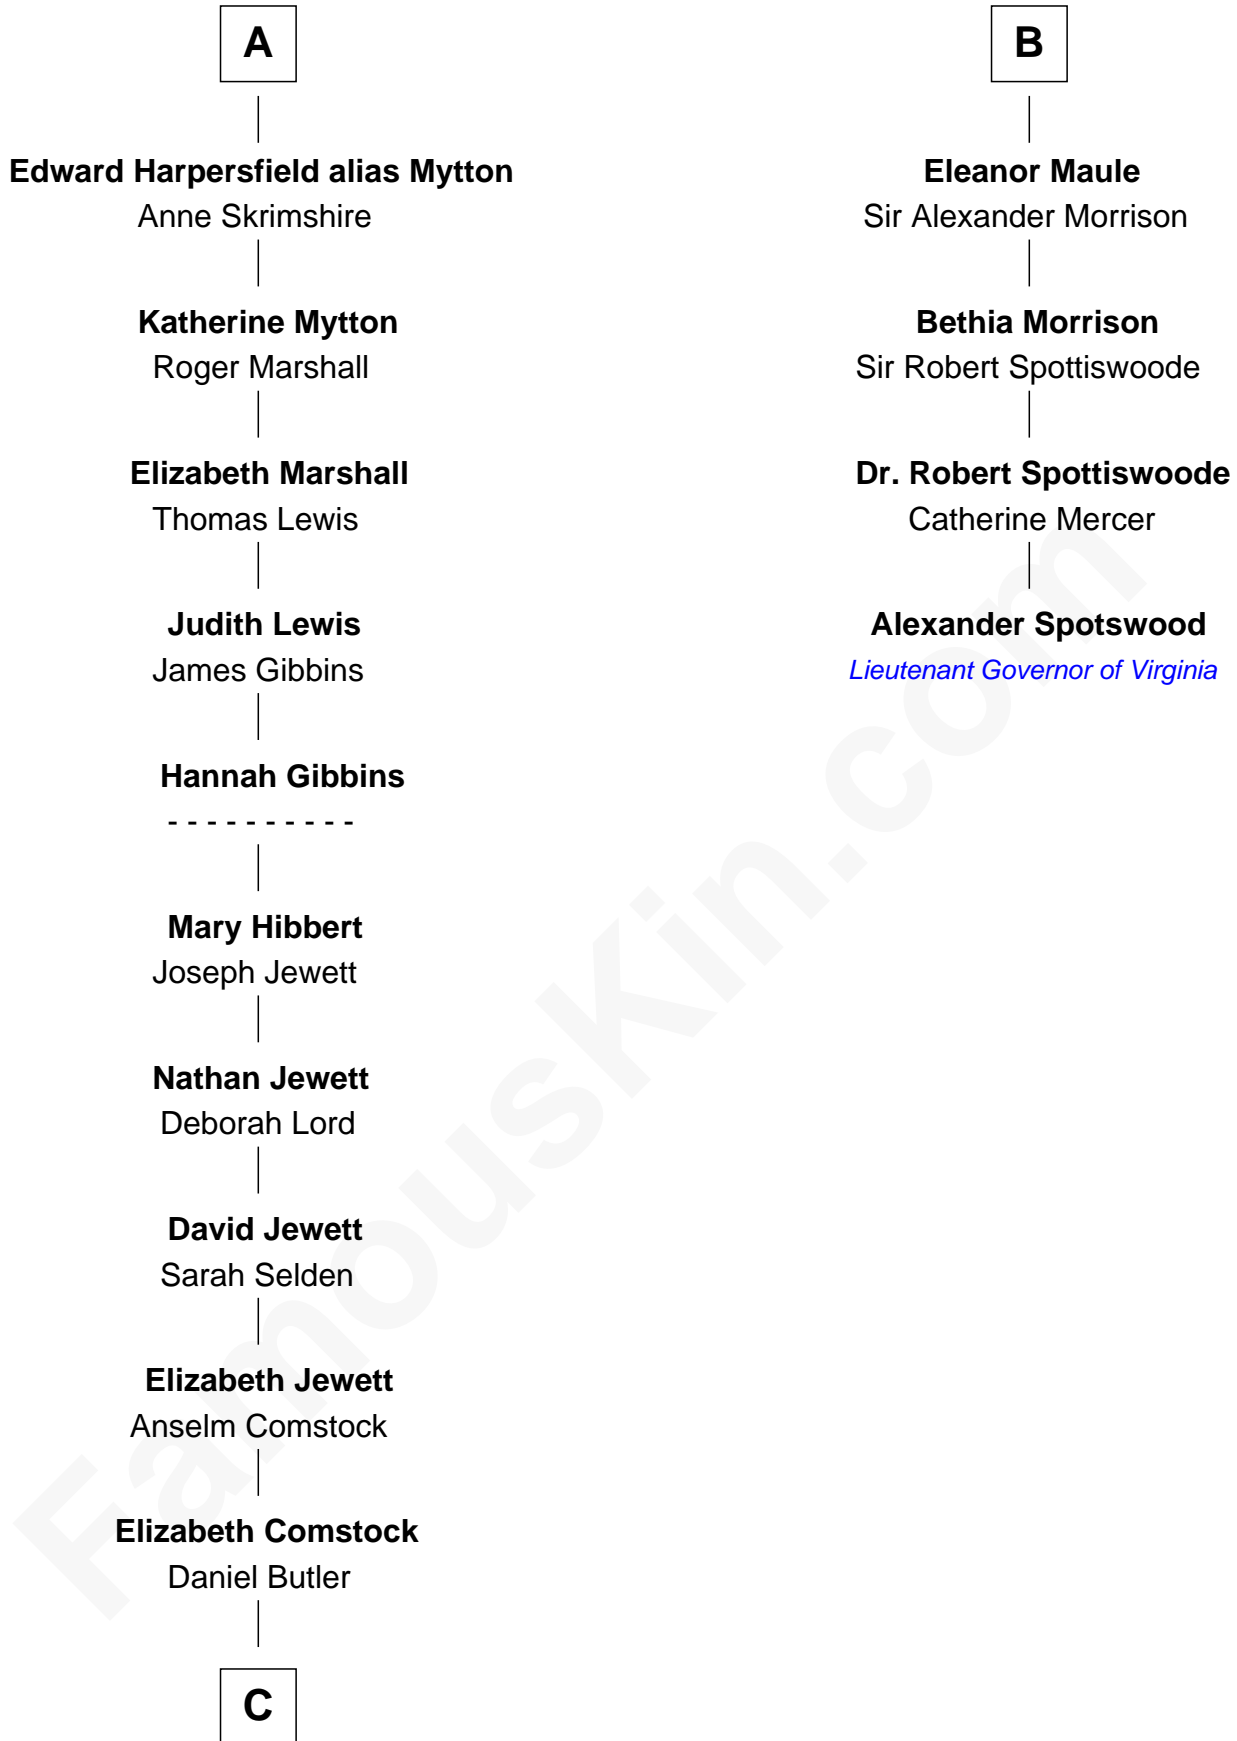

FamousKin.com Relationship Chart of

Gerald Ford

38th U.S. President

10th cousin 11 times removed of

Alexander Spotswood

Lieutenant Governor of Virginia

C

—
George Selden Butler

Elizabeth Ely Gridley

—
Amy Gridley Butler

George Manney Ayer

—
Adele Augusta Ayer

Levi Addison Gardner

—
Dorothy Ayer Gardner

Leslie Lynch King

—
Gerald Ford

38th U.S. President

FamousKin.com