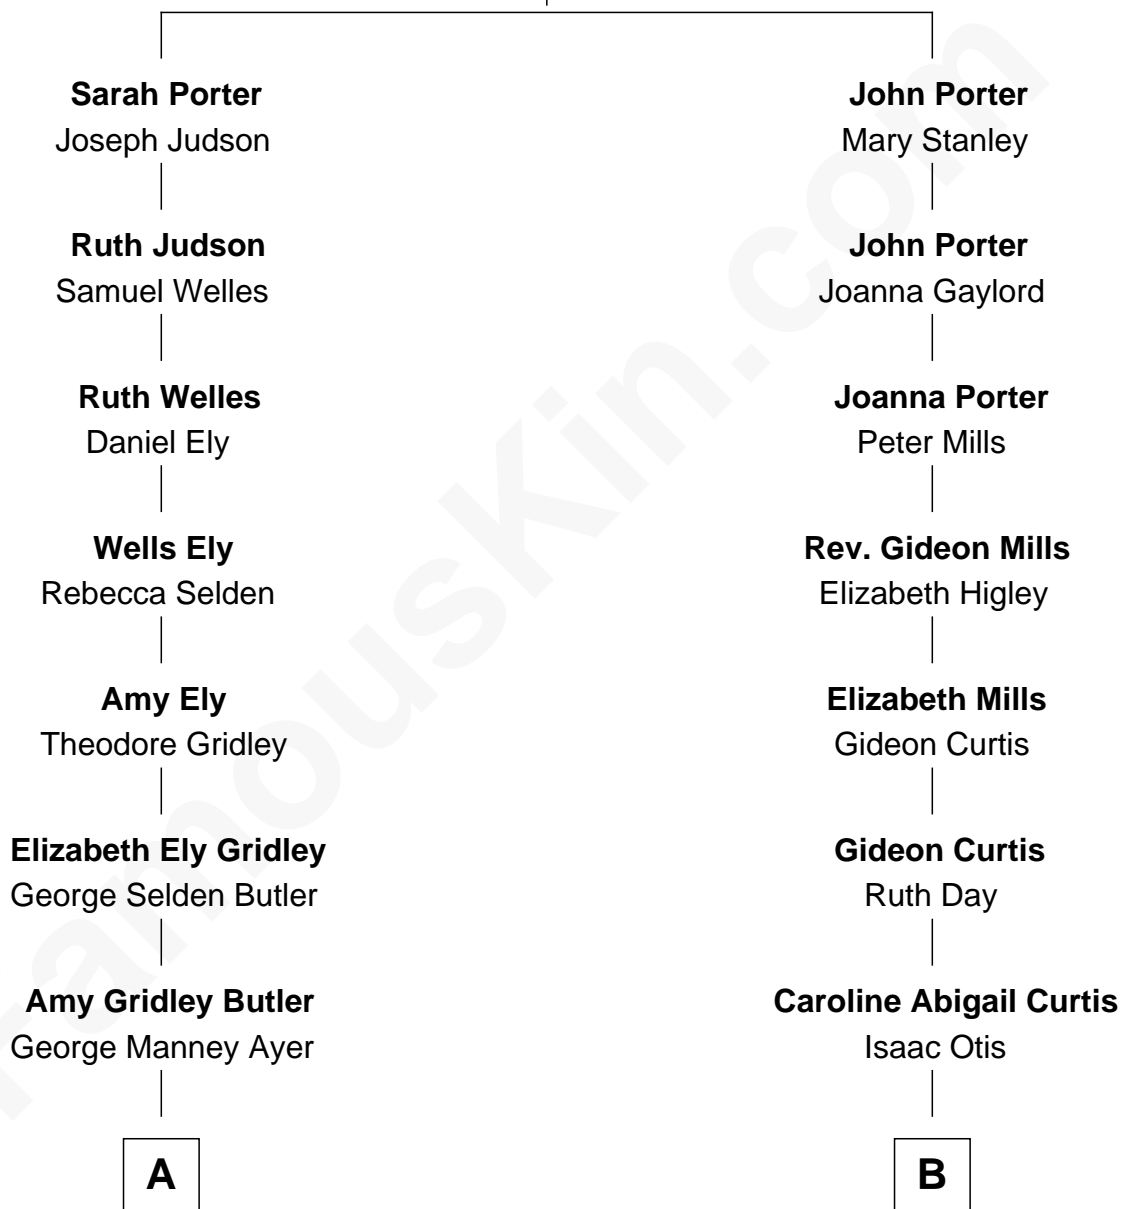

FamousKin.com Relationship Chart of

Gerald Ford

38th U.S. President

9th cousin of

Amelia Earhart

Aviation Pioneer

John Porter

Anna White

FamousKin.com