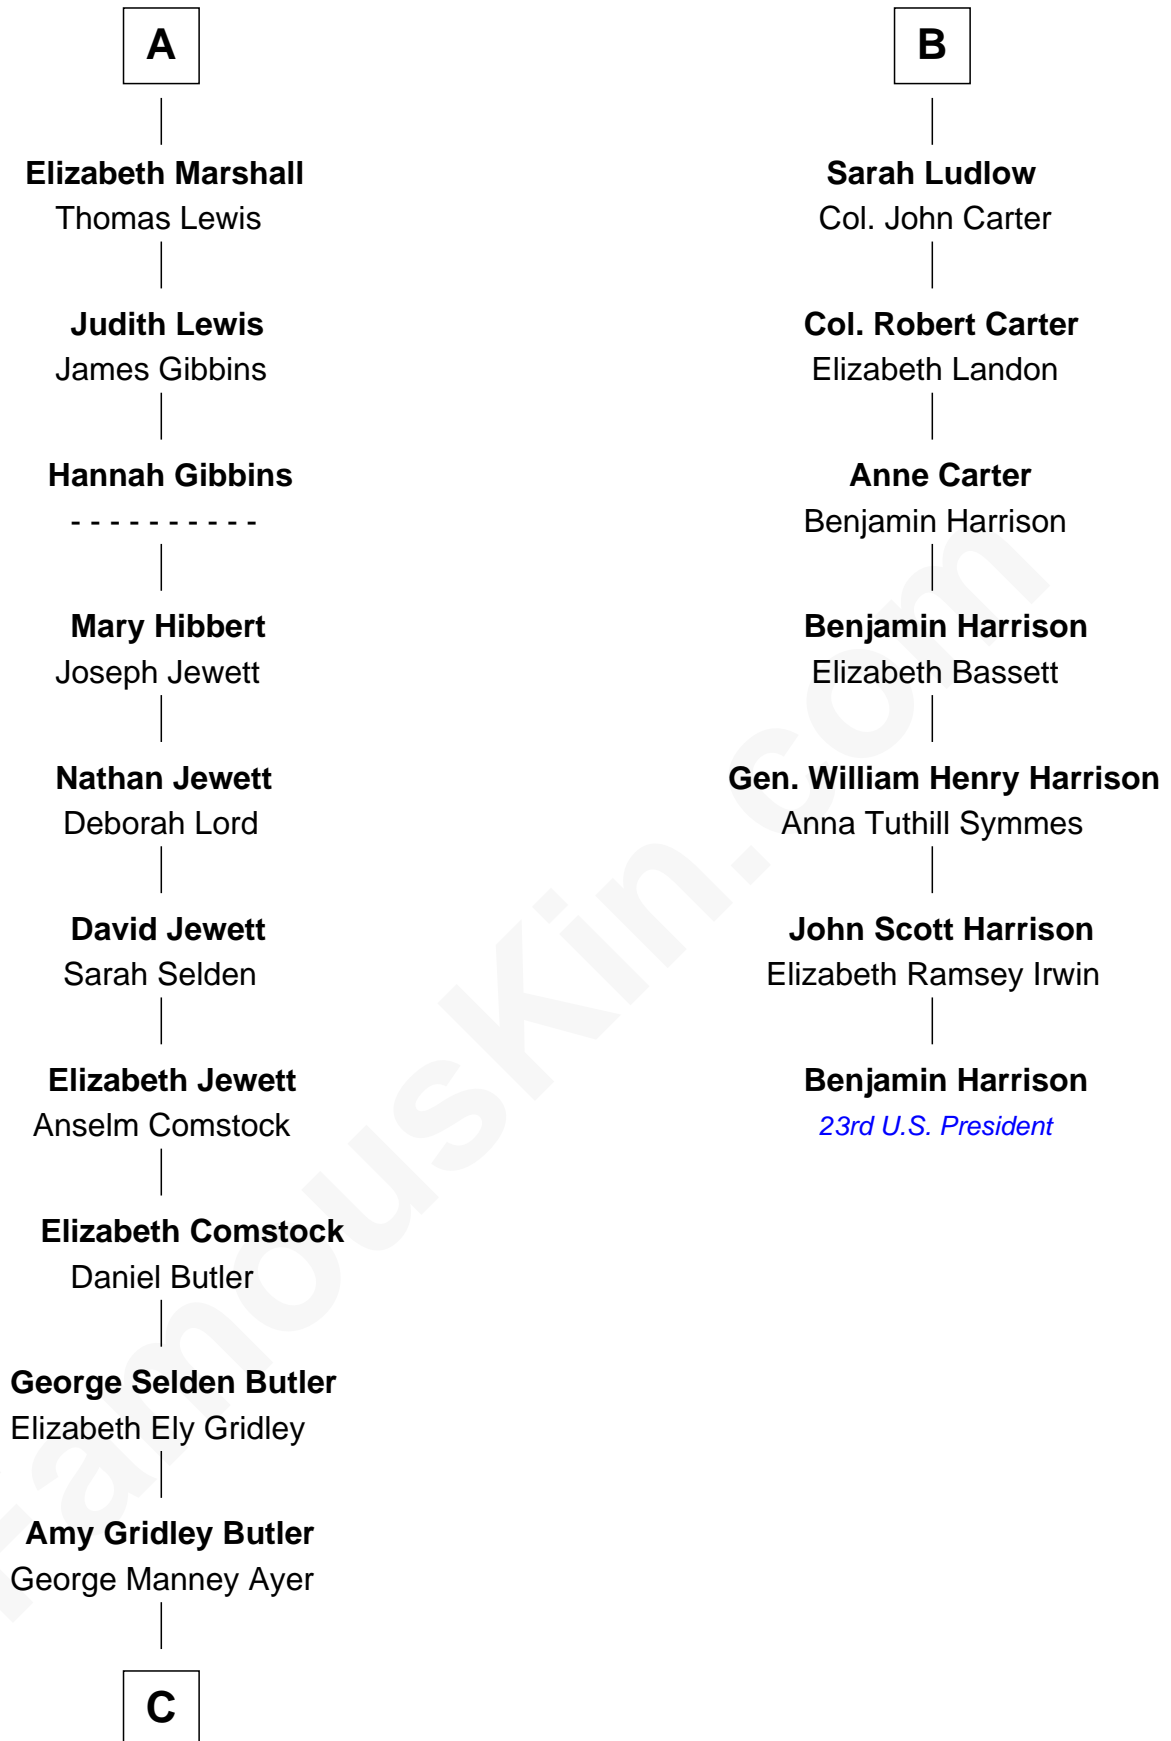

FamousKin.com Relationship Chart of

Gerald Ford

38th U.S. President

13th cousin 6 times removed of

Benjamin Harrison

23rd U.S. President

Sir Walter Blount

Sancha de Ayala

Margaret de Gresley

Sir Walter Blount

Helena Byron

Sir William Blount

Margaret Echyngham

Elizabeth Blount

Sir Andrews de Windsor

Edith Windsor

George Ludlow

Thomas Ludlow

Jane Pyle

Gabriel Ludlow

Phillis - - - - -

B

C

—
Adele Augusta Ayer
Levi Addison Gardner

—
Dorothy Ayer Gardner
Leslie Lynch King

—
Gerald Ford
38th U.S. President

FamousKin.com