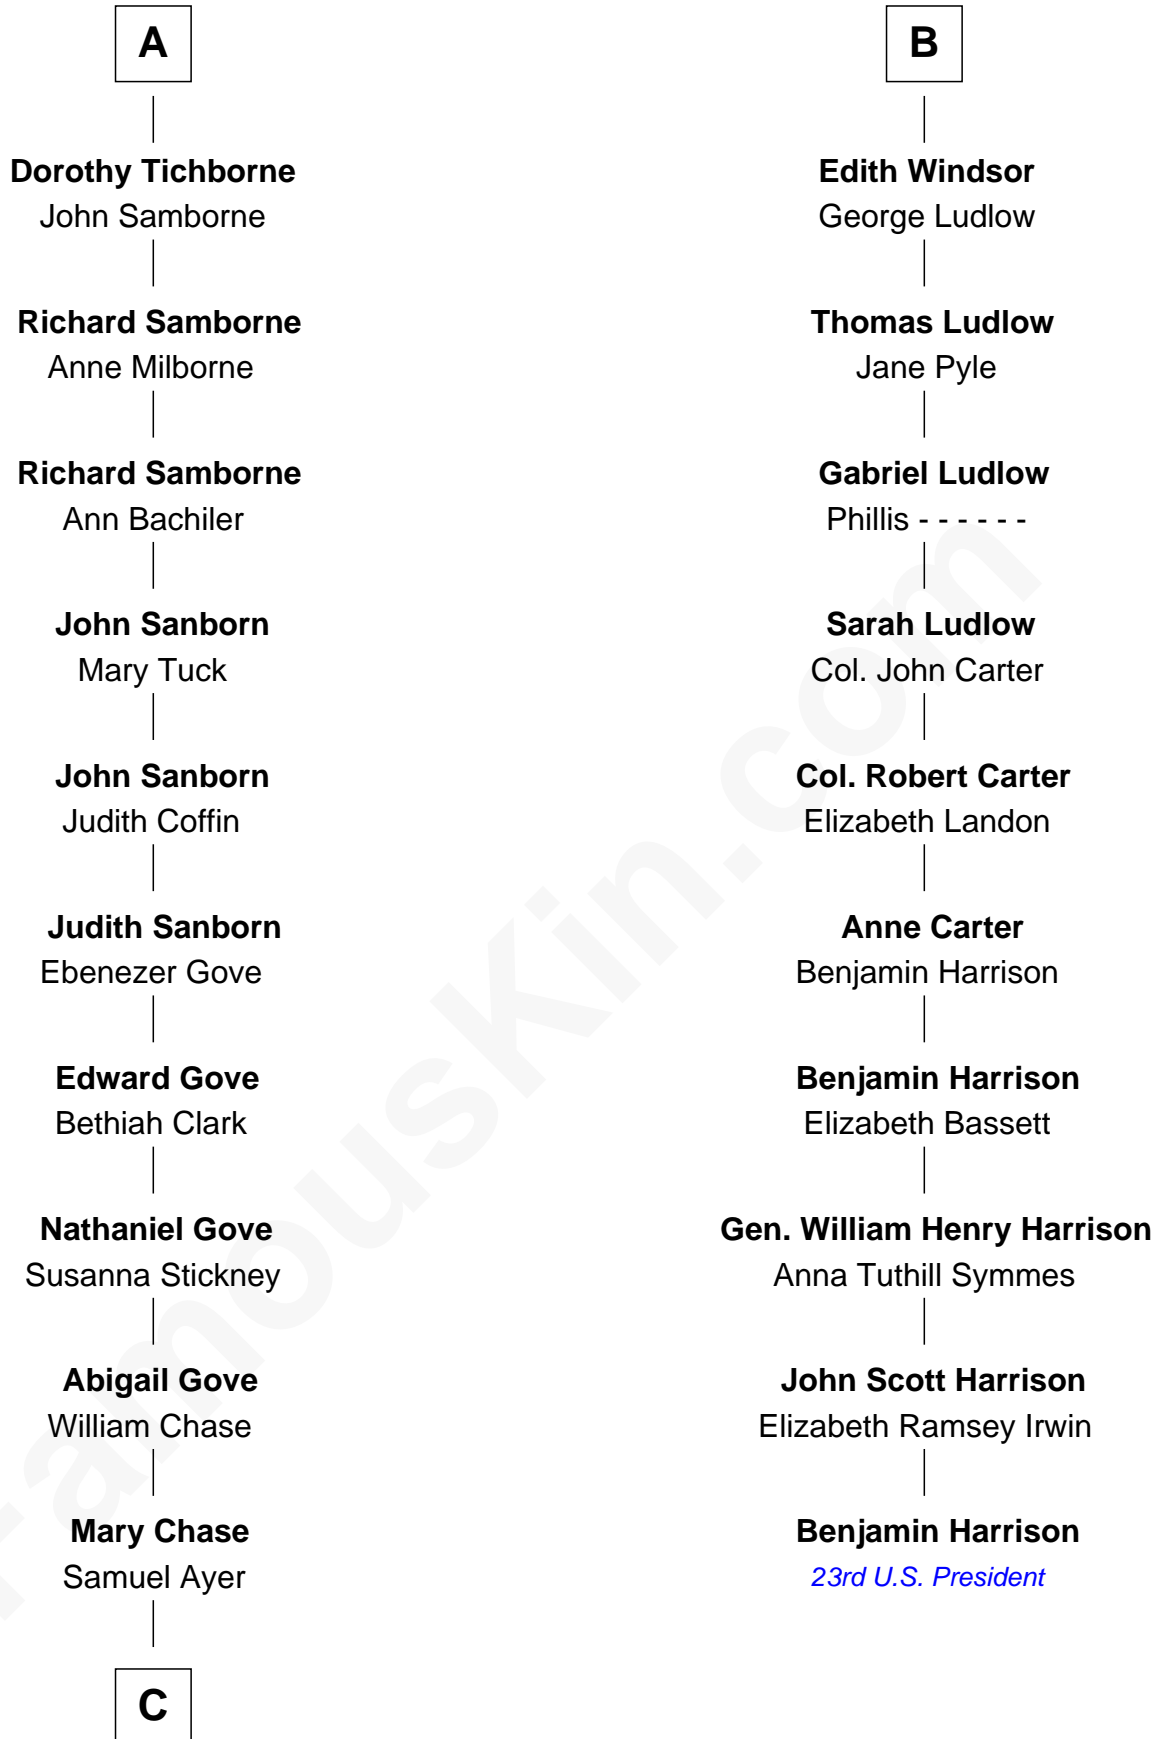

**Eleanor Hungerford**

Sir John White

**Robert White**

Margaret Gainsford

**Anne White**

Nicholas Tichborne

**A**

**Sir Hugh de Courtenay**

Margaret de Bohun

**Elizabeth de Courtenay**

Sir Andrew Luttrell

**Sir Hugh Luttrell**

Catherine de Beaumont

**Elizabeth Luttrell**

John Stratton

**Elizabeth Stratton**

John Andrews

**Elizabeth Andrews**

Sir Thomas de Windsor

**Sir Andrews de Windsor**

Elizabeth Blount

**B**

**C**

—  
**John Varnum Ayer**  
Elida Vanderburgh Manney

—  
**George Manney Ayer**  
Amy Gridley Butler

—  
**Adele Augusta Ayer**  
Levi Addison Gardner

—  
**Dorothy Ayer Gardner**  
Leslie Lynch King

—  
**Gerald Ford**  
*38th U.S. President*

FamousKin.com