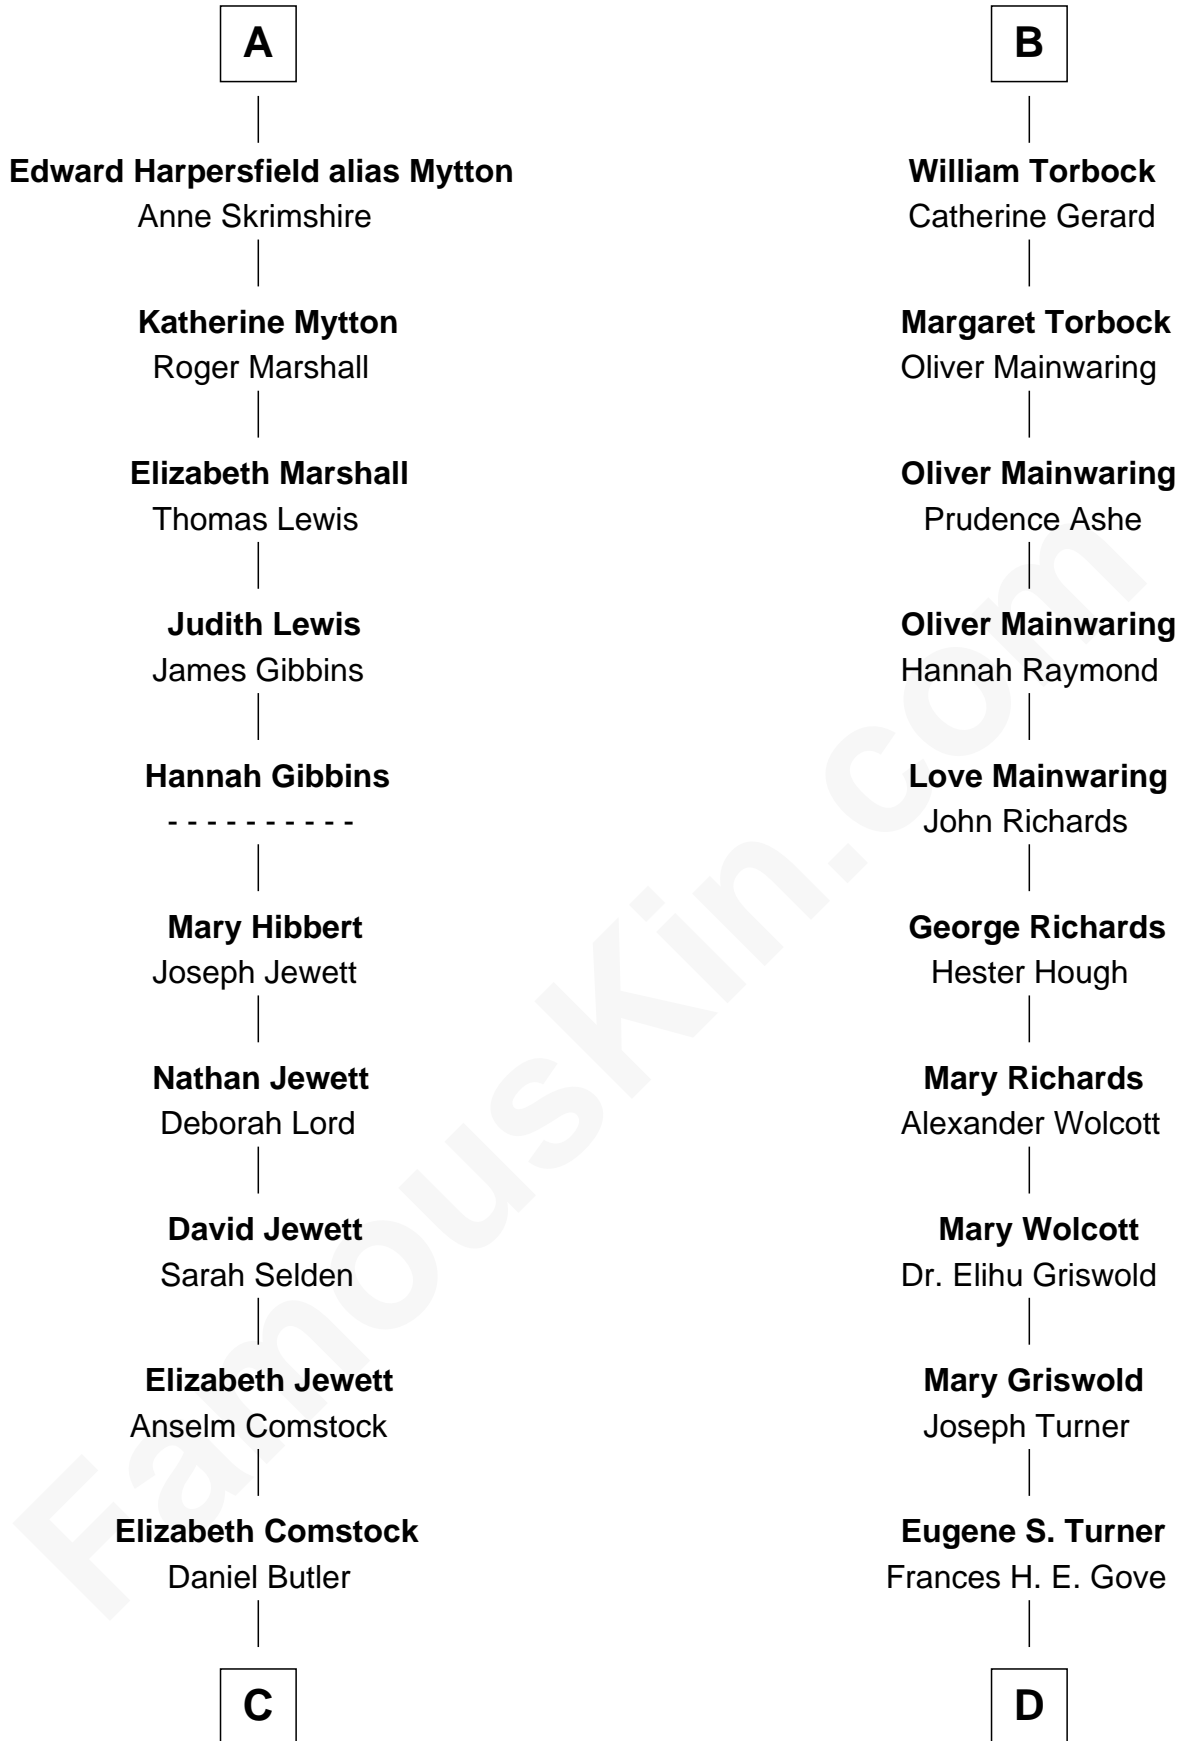

FamousKin.com Relationship Chart of

Gerald Ford

38th U.S. President

21st cousin of

Ed Helms

TV and Movie Actor

Edmund Fitzalan

Alice de Warenne

C

George Selden Butler

Elizabeth Ely Gridley

Amy Gridley Butler

George Manney Ayer

Adele Augusta Ayer

Levi Addison Gardner

Dorothy Ayer Gardner

Leslie Lynch King

Gerald Ford

38th U.S. President

D

Ione Turner

Walter Harold Wright

Inez Emeline Wright

George Pullen Jackson