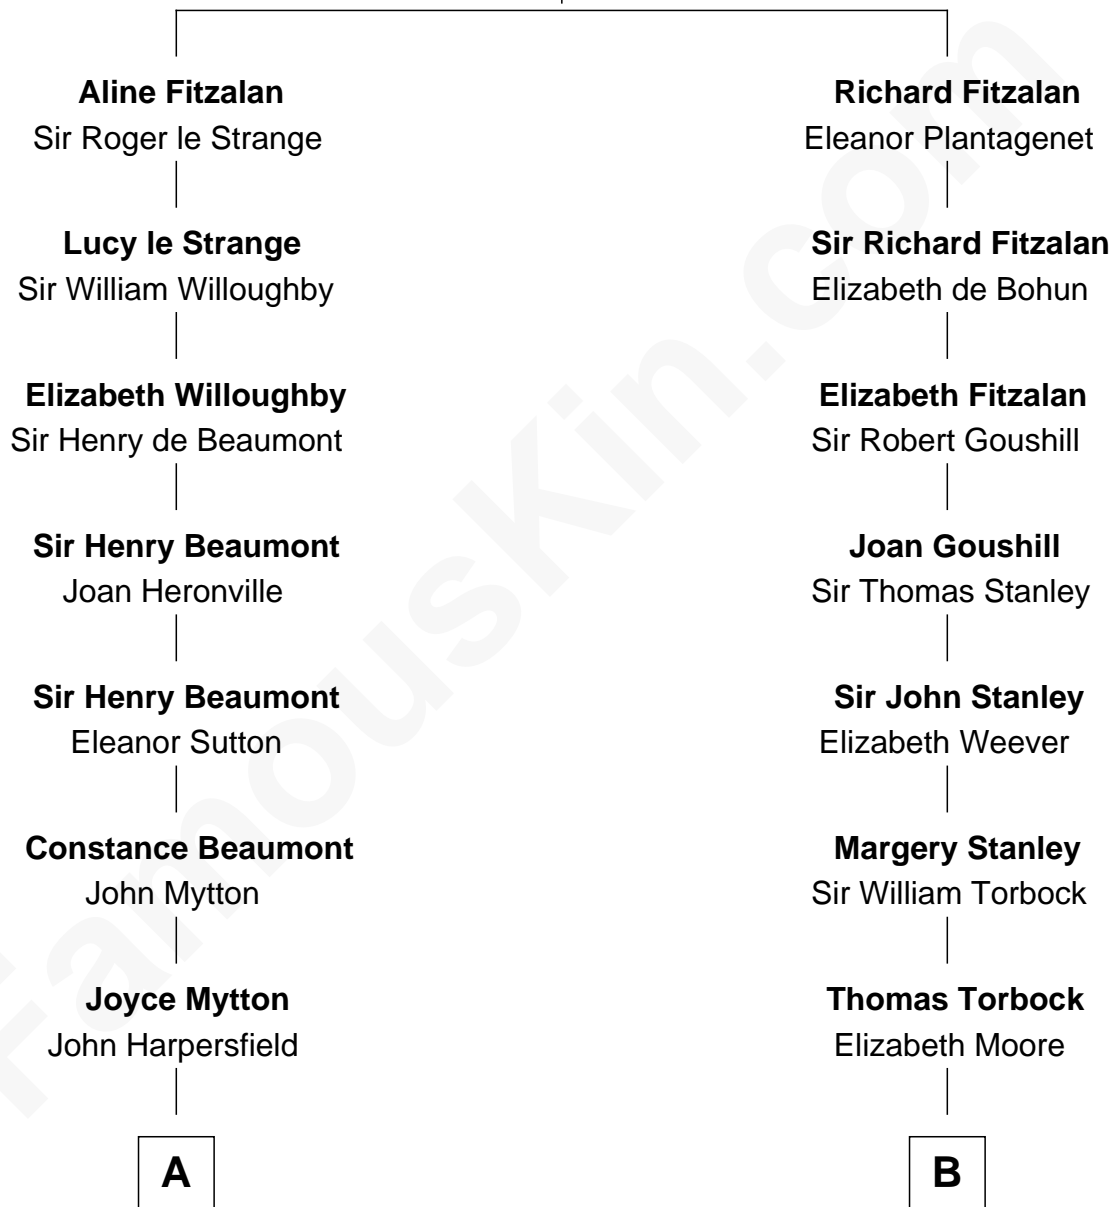

FamousKin.com Relationship Chart of

Gerald Ford

38th U.S. President

21st cousin of

Ed Helms

TV and Movie Actor

Edmund Fitzalan

Alice de Warenne

C

George Selden Butler

Elizabeth Ely Gridley

Amy Gridley Butler

George Manney Ayer

Adele Augusta Ayer

Levi Addison Gardner

Dorothy Ayer Gardner

Leslie Lynch King

Gerald Ford

38th U.S. President

D

Ione Turner

Walter Harold Wright

Inez Emeline Wright

George Pullen Jackson