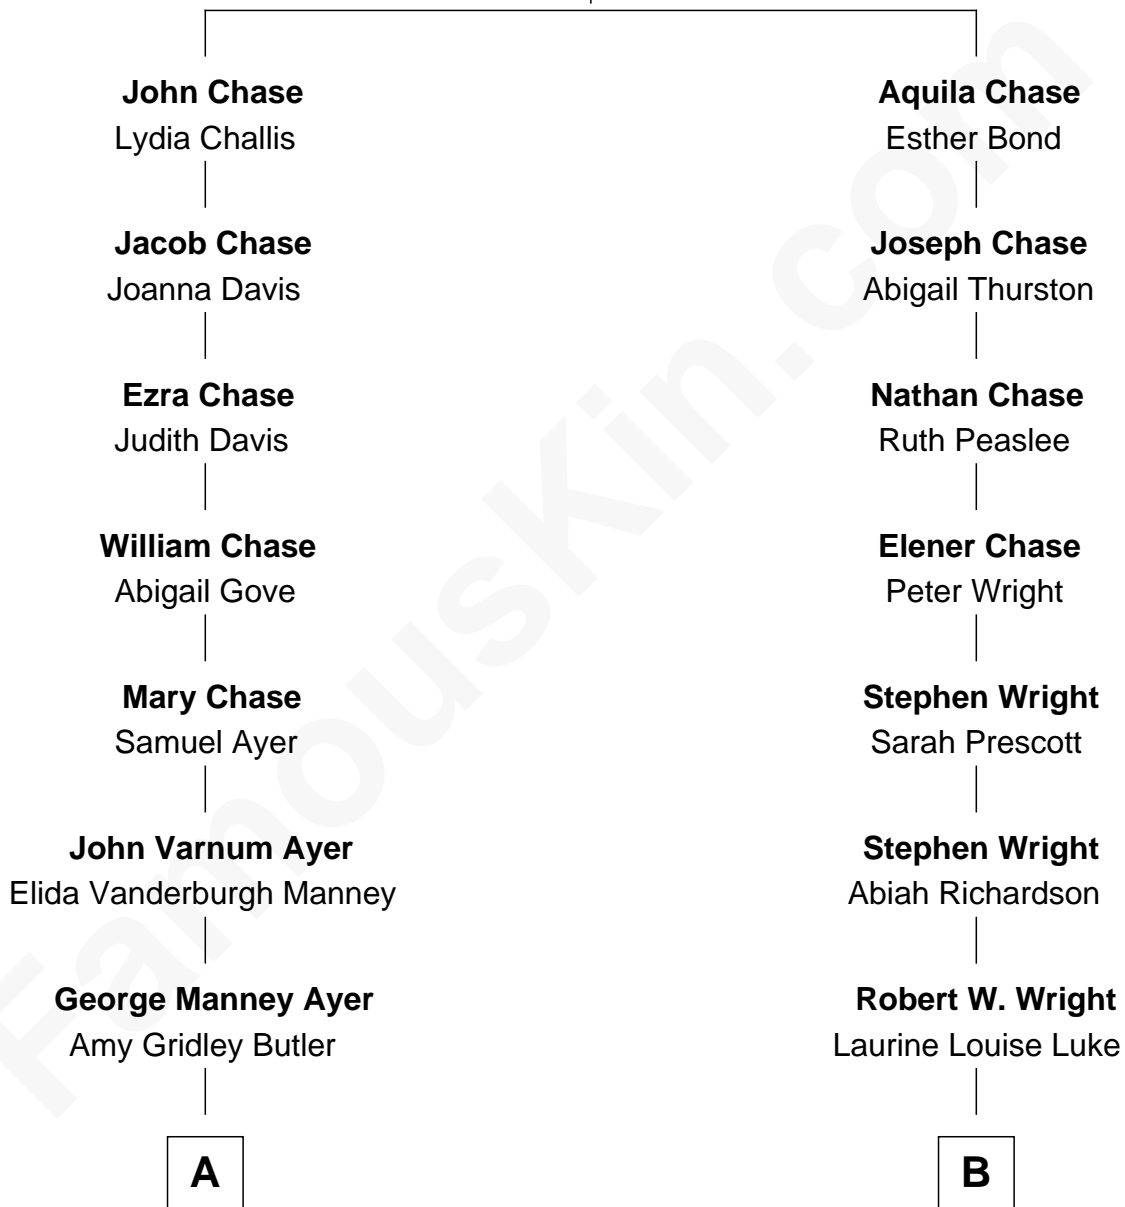

FamousKin.com Relationship Chart of

Gerald Ford

38th U.S. President

9th cousin 2 times removed of

Ed Helms

TV and Movie Actor

Aquila Chase

Ann Wheeler

A

Adele Augusta Ayer
Levi Addison Gardner

Dorothy Ayer Gardner
Leslie Lynch King

Gerald Ford
38th U.S. President

B

Walter Harold Wright
Ione Turner

Inez Emeline Wright
George Pullen Jackson

Frances Helen Jackson
Fitzgerald Sale Parker