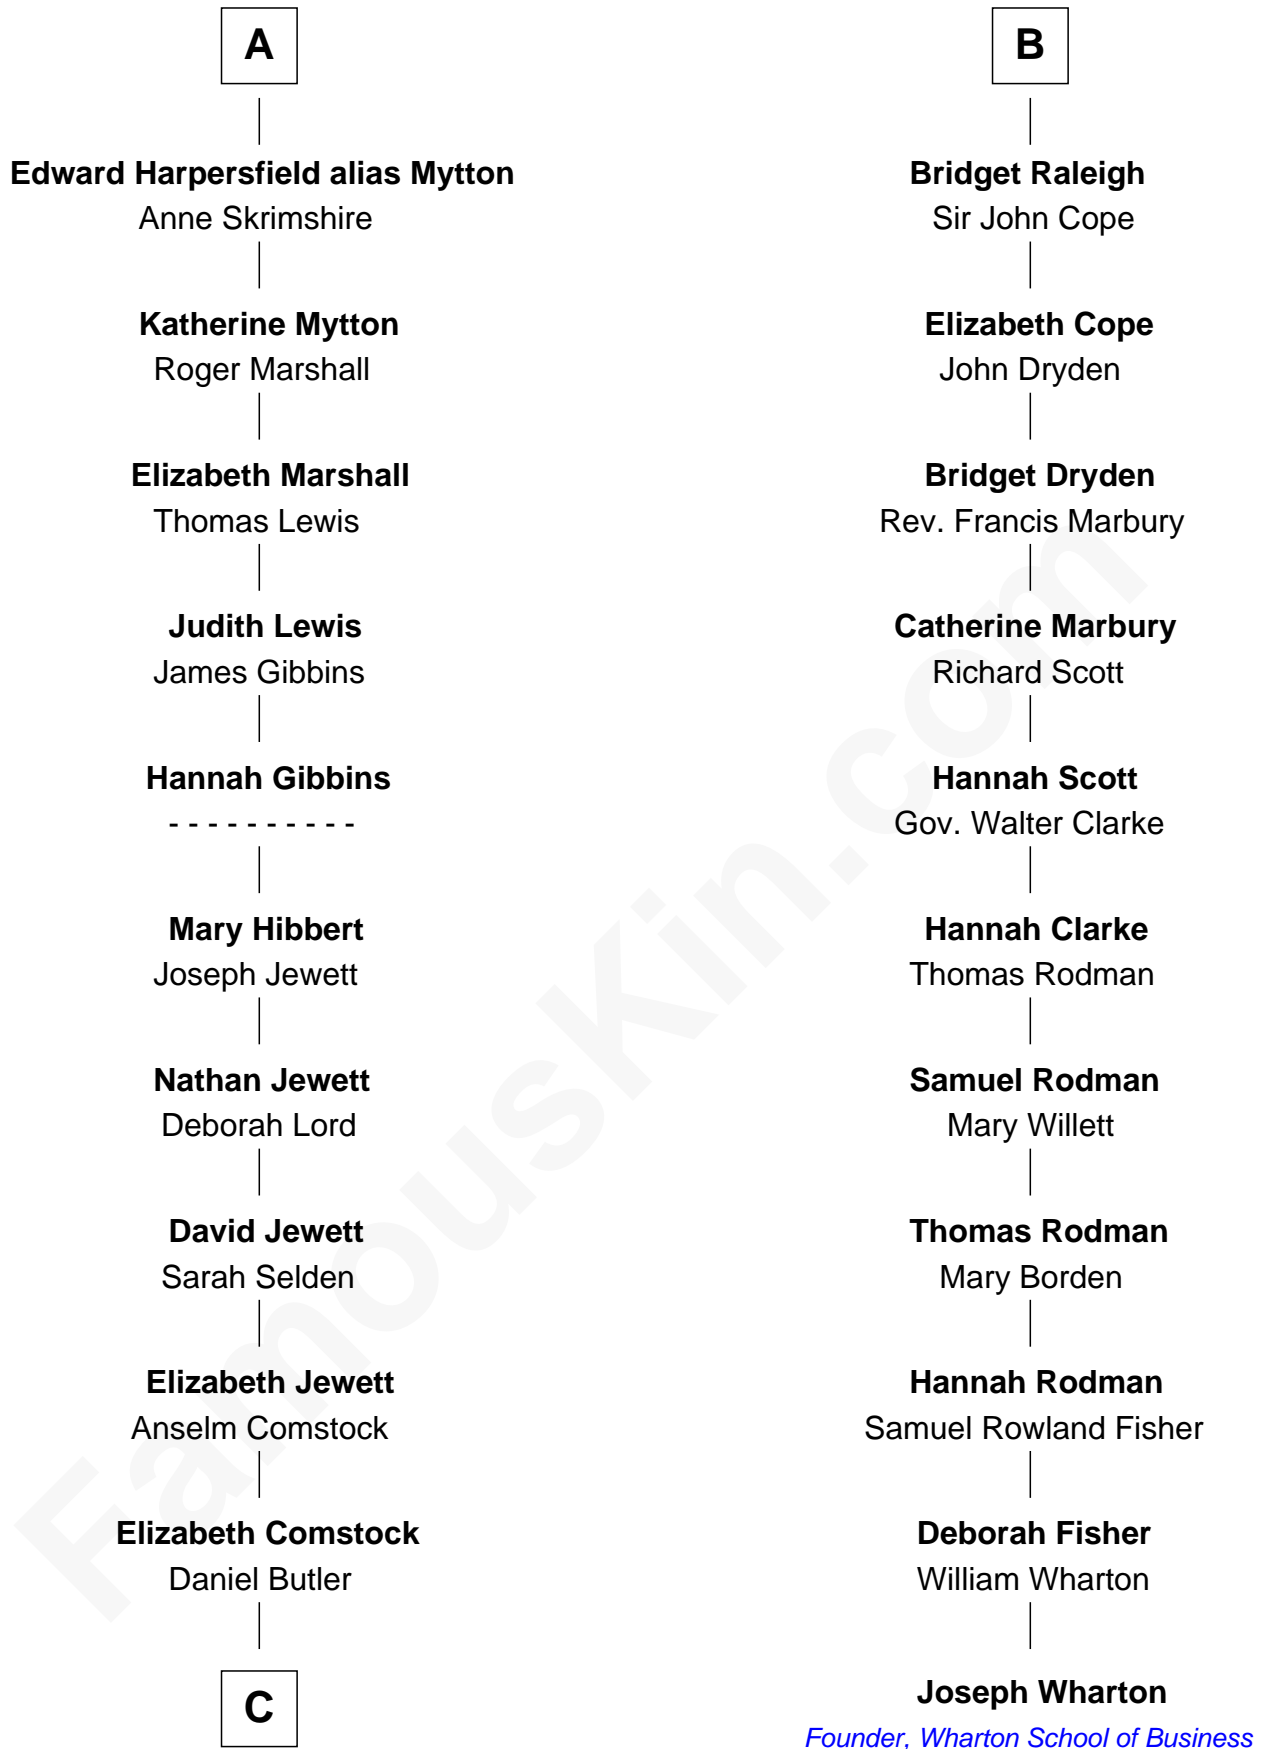

# FamousKin.com Relationship Chart of

**Gerald Ford**

38th U.S. President

17th cousin 4 times removed of

**Joseph Wharton**

Founder of the Wharton School of Business

**Edmund Fitzalan**

Alice de Warenne

**C**

—  
**George Selden Butler**

Elizabeth Ely Gridley

—  
**Amy Gridley Butler**

George Manney Ayer

—  
**Adele Augusta Ayer**

Levi Addison Gardner

—  
**Dorothy Ayer Gardner**

Leslie Lynch King

—  
**Gerald Ford**

*38th U.S. President*

FamousKin.com