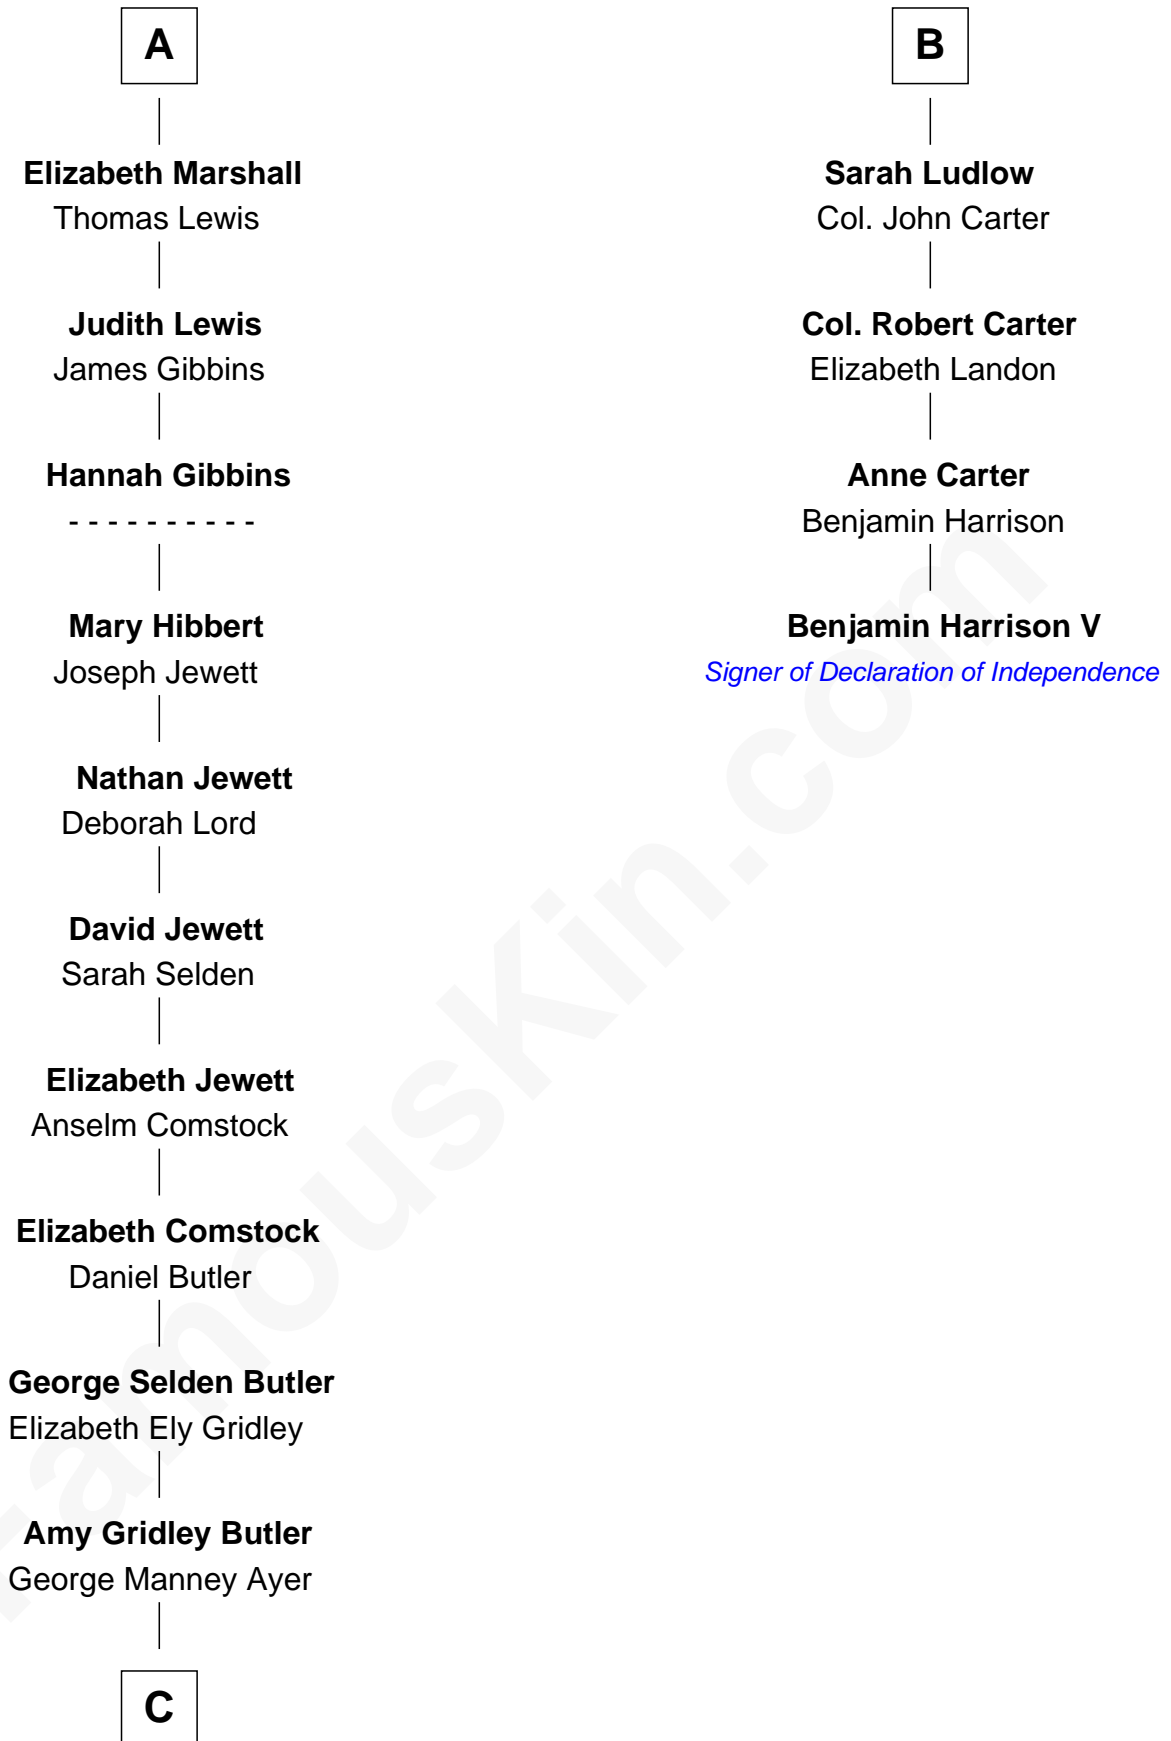

# FamousKin.com Relationship Chart of

**Gerald Ford**

*38th U.S. President*

10th cousin 9 times removed of

**Benjamin Harrison V**

*Signer of the Declaration of Independence*

**Sir Walter Blount**

Sancha de Ayala

Margaret de Gresley

**Sir Walter Blount**

Helena Byron

**Sir William Blount**

Margaret Echyngham

**Elizabeth Blount**

Sir Andrews de Windsor

**Edith Windsor**

George Ludlow

**Thomas Ludlow**

Jane Pyle

**Gabriel Ludlow**

Phillis - - - - -

**B**

**C**

**Adele Augusta Ayer**  
Levi Addison Gardner

**Dorothy Ayer Gardner**  
Leslie Lynch King

**Gerald Ford**  
*38th U.S. President*

FamousKin.com