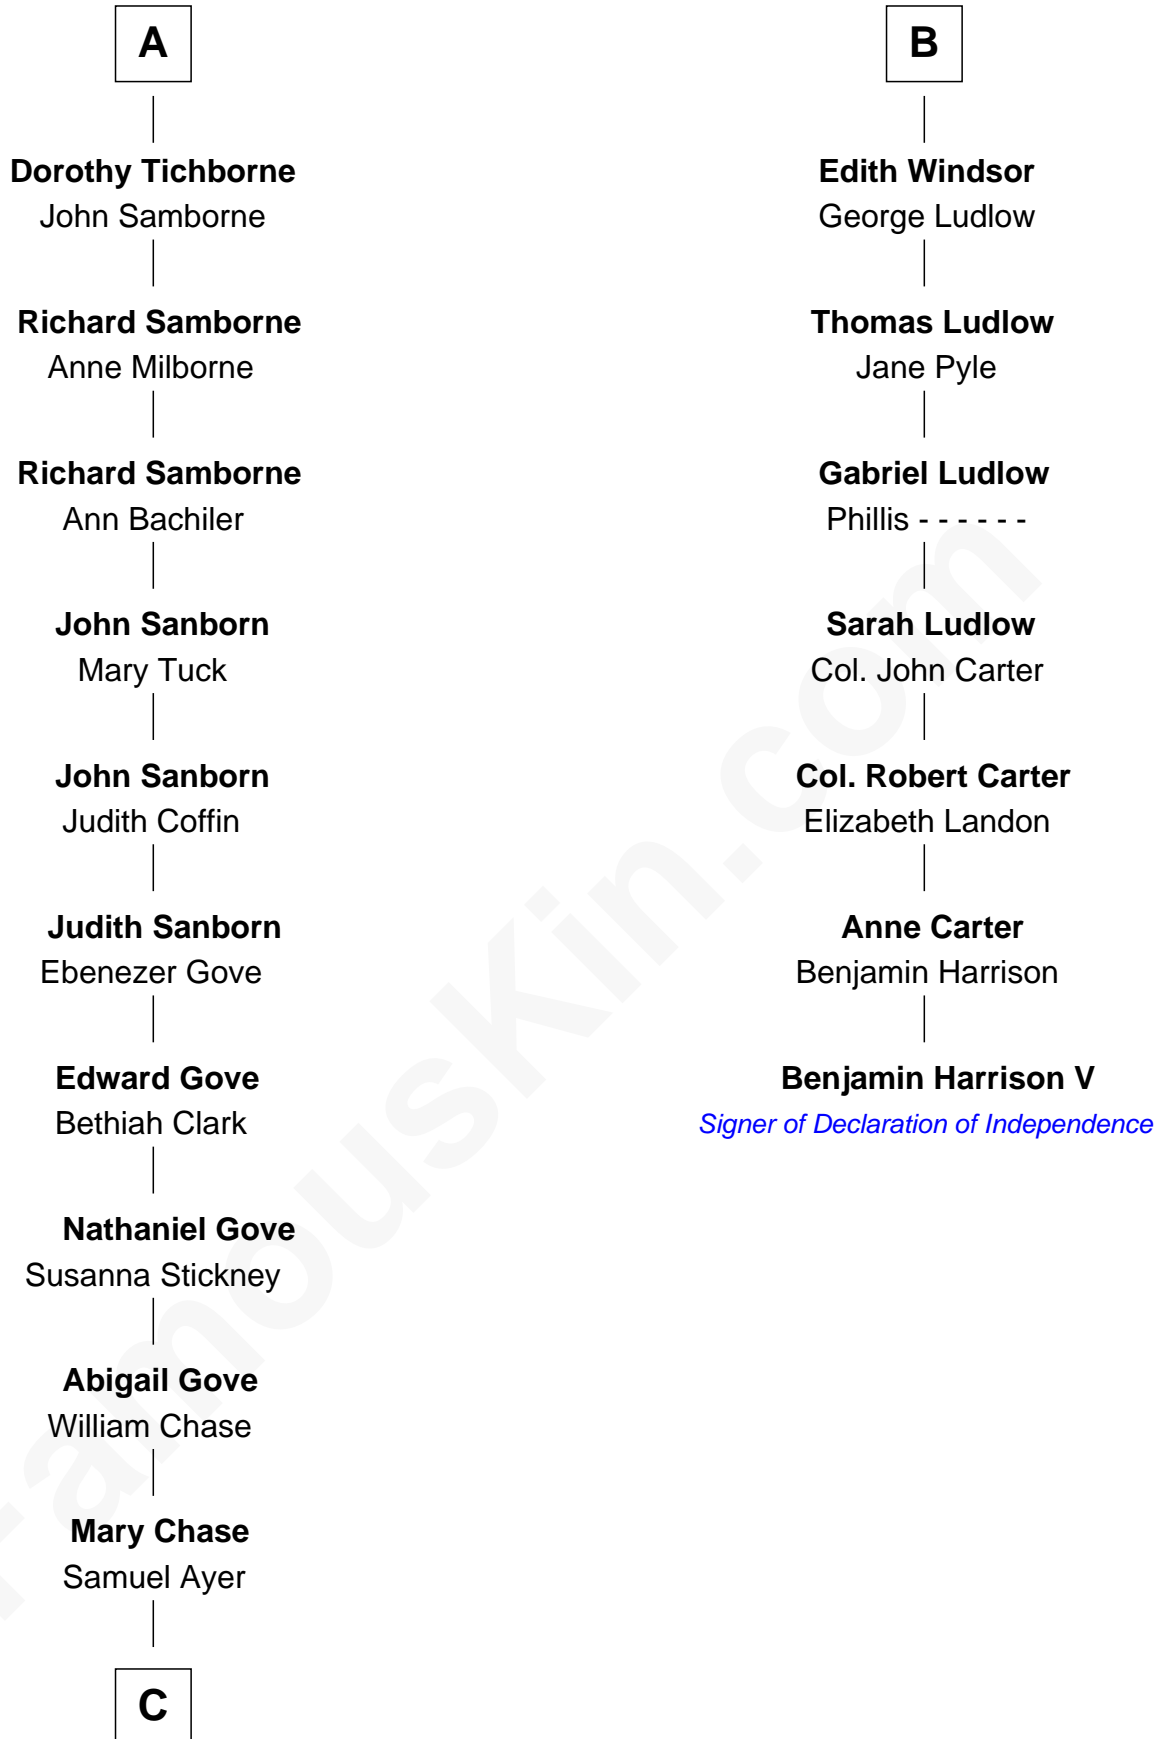

FamousKin.com

Relationship Chart of

Gerald Ford

38th U.S. President

13th cousin 8 times removed of

Benjamin Harrison V

Signer of the Declaration of Independence

Sir Hugh de Courtenay

Agnes de St. John

Sir Thomas de Courtenay

Muriel de Moels

Margaret Courtenay

Thomas Peverell

Katherine Peverell

Sir Walter Hungerford

Sir Robert Hungerford

Margaret Botreaux

Eleanor Hungerford

Sir John White

Robert White

Margaret Gainsford

Anne White

Nicholas Tichborne

A

Elizabeth Stratton

John Andrews

Elizabeth Andrews

Sir Thomas de Windsor

Sir Andrews de Windsor

Elizabeth Blount

B

C