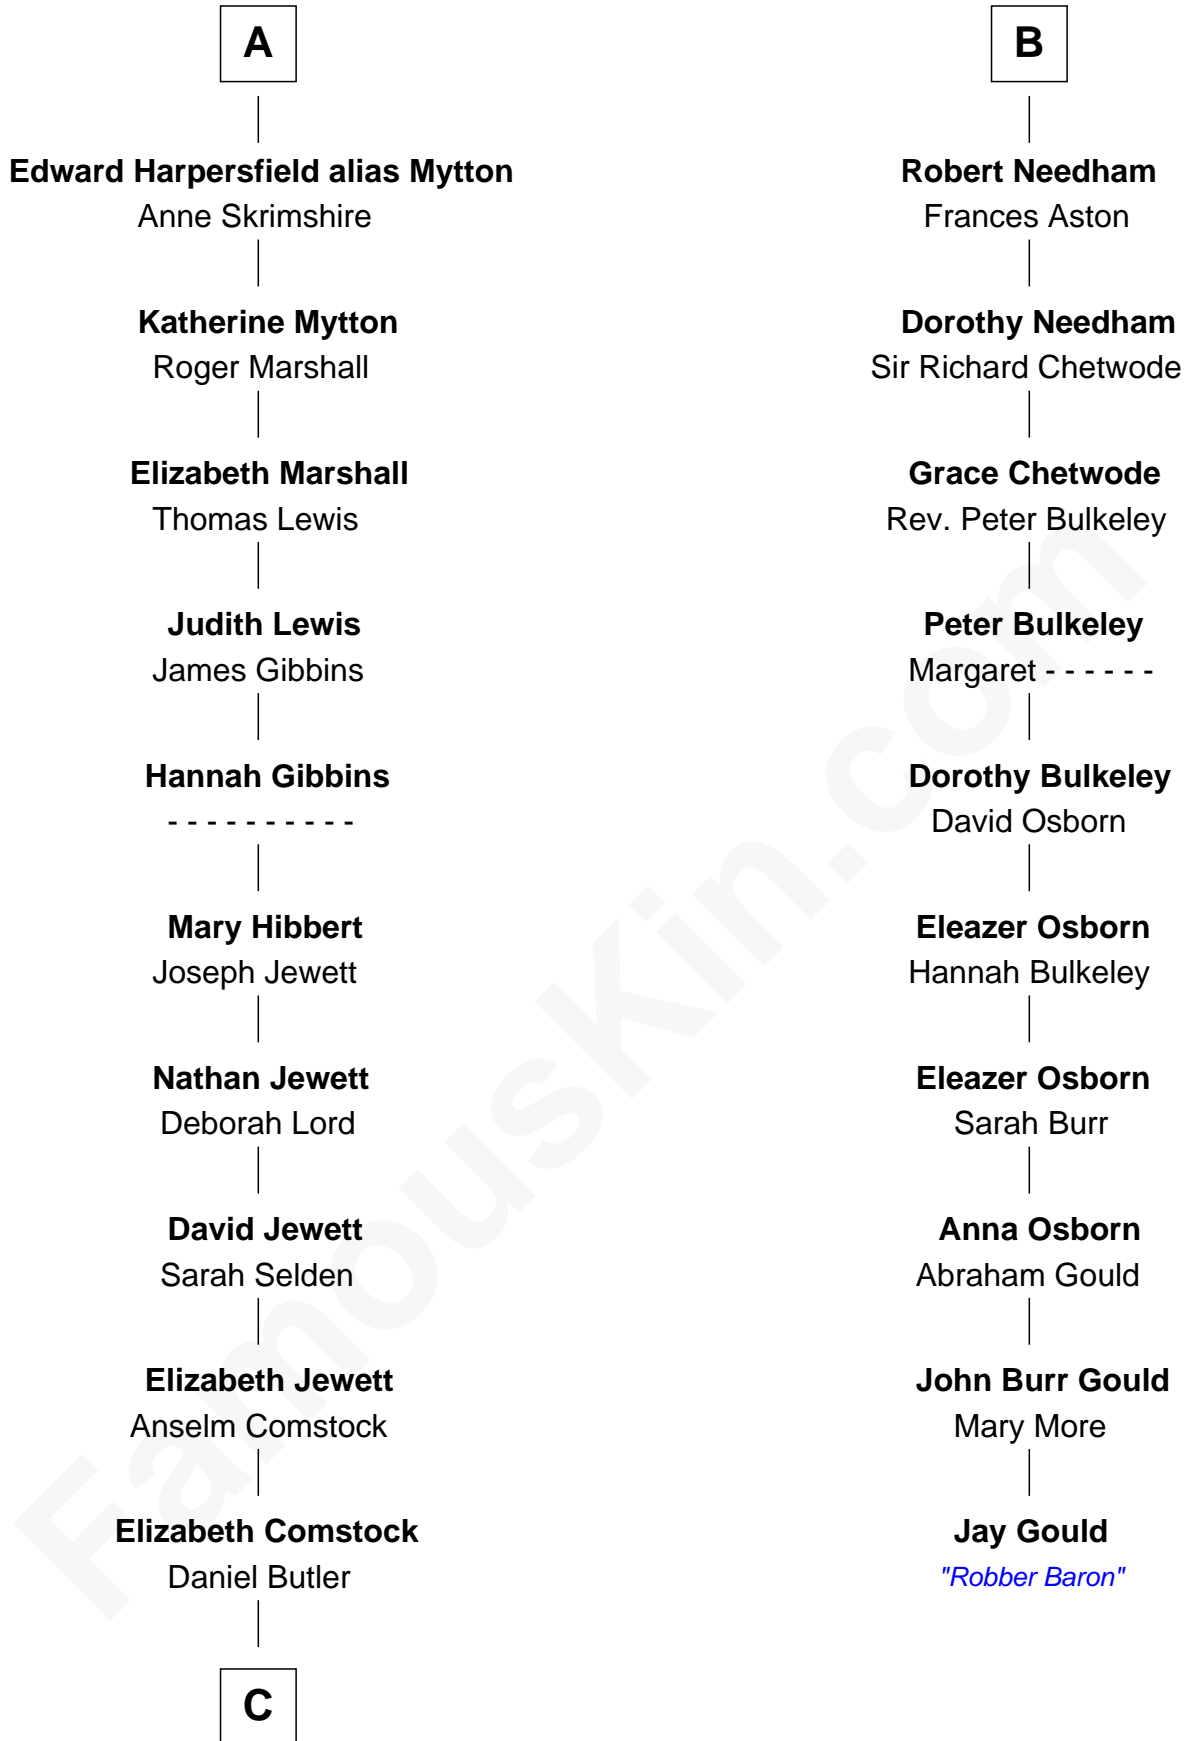

# FamousKin.com Relationship Chart of

**Gerald Ford**

*38th U.S. President*

16th cousin 5 times removed of

**Jay Gould**

*American Railroad "Robber Baron"*

**C**

—  
**George Selden Butler**

Elizabeth Ely Gridley

—  
**Amy Gridley Butler**

George Manney Ayer

—  
**Adele Augusta Ayer**

Levi Addison Gardner

—  
**Dorothy Ayer Gardner**

Leslie Lynch King

—  
**Gerald Ford**

*38th U.S. President*

FamousKin.com