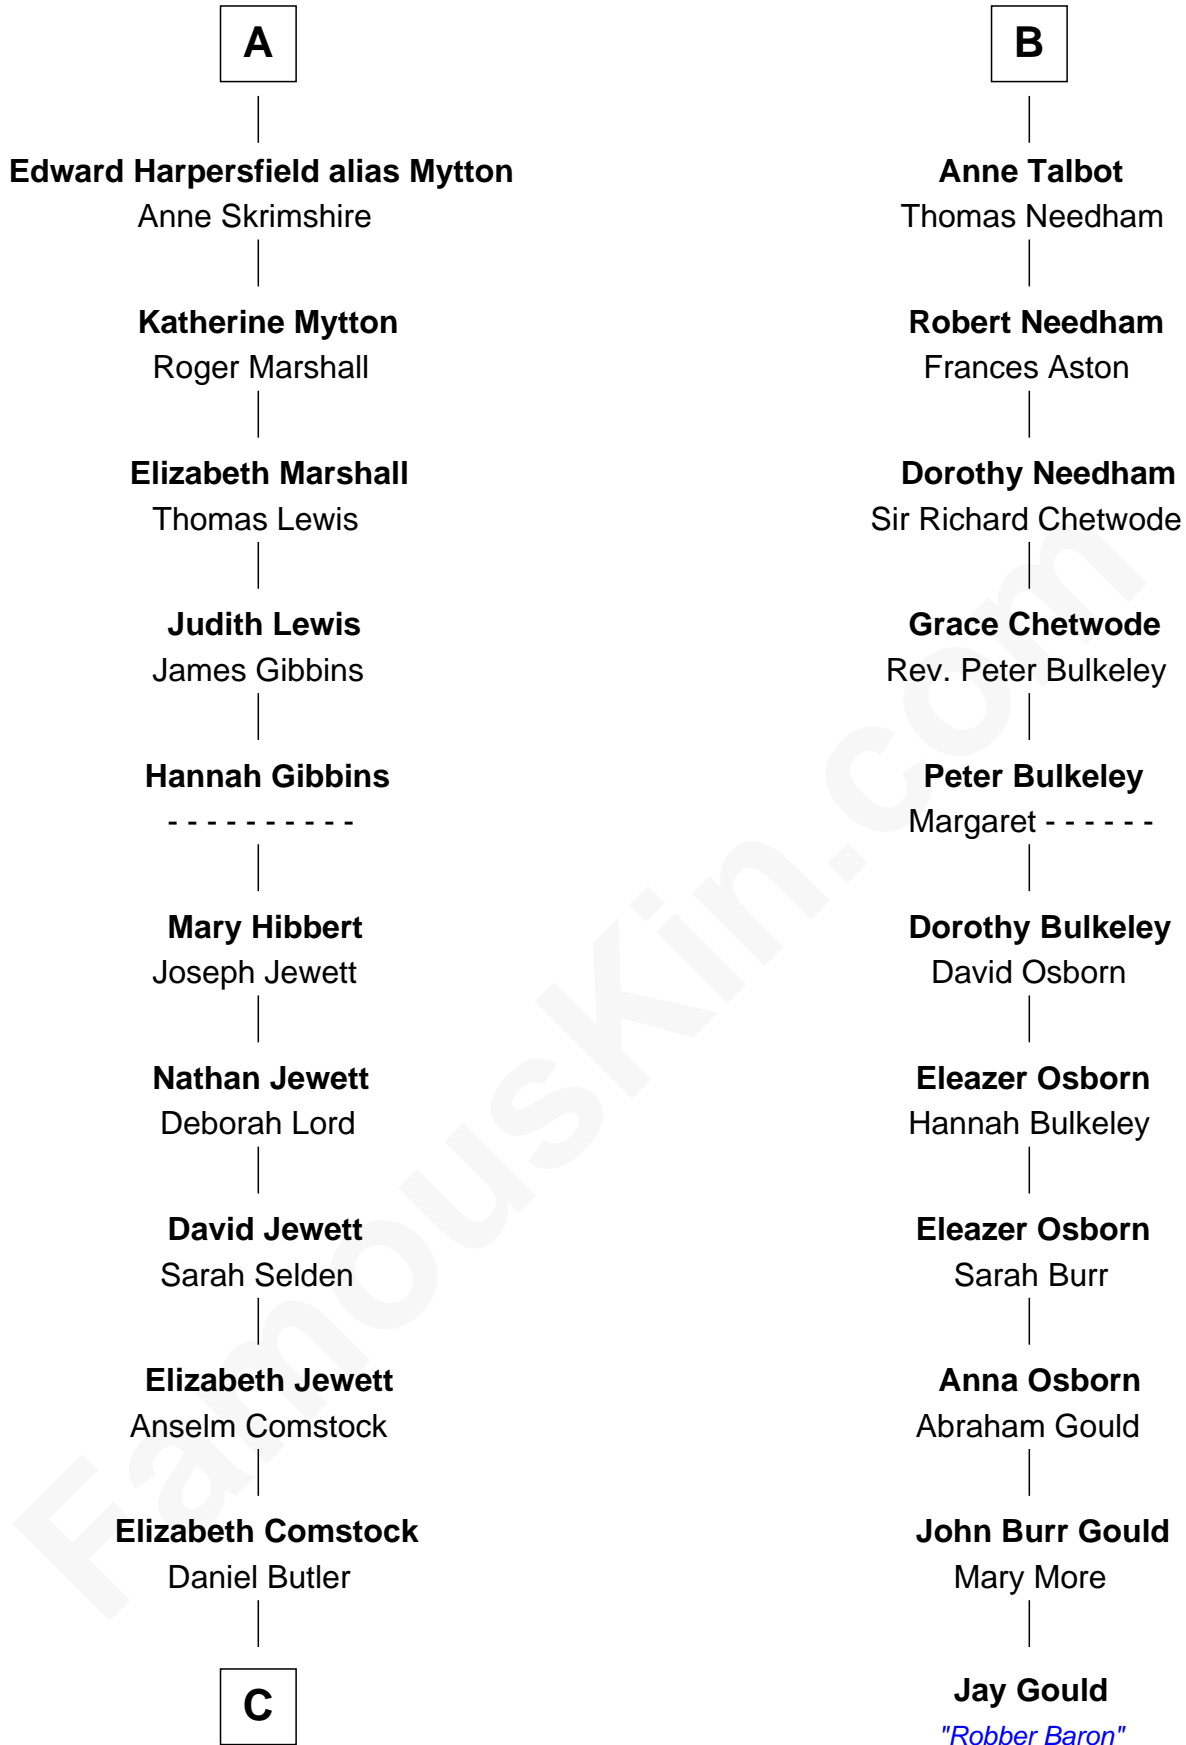

# FamousKin.com Relationship Chart of

**Gerald Ford**

*38th U.S. President*

17th cousin 4 times removed of

**Jay Gould**

*American Railroad "Robber Baron"*

**Edmund Fitzalan**

Alice de Warenne

**C**

George Selden Butler

Elizabeth Ely Gridley

Amy Gridley Butler

George Manney Ayer

Adele Augusta Ayer

Levi Addison Gardner

Dorothy Ayer Gardner

Leslie Lynch King

Gerald Ford

*38th U.S. President*

FamousKin.com