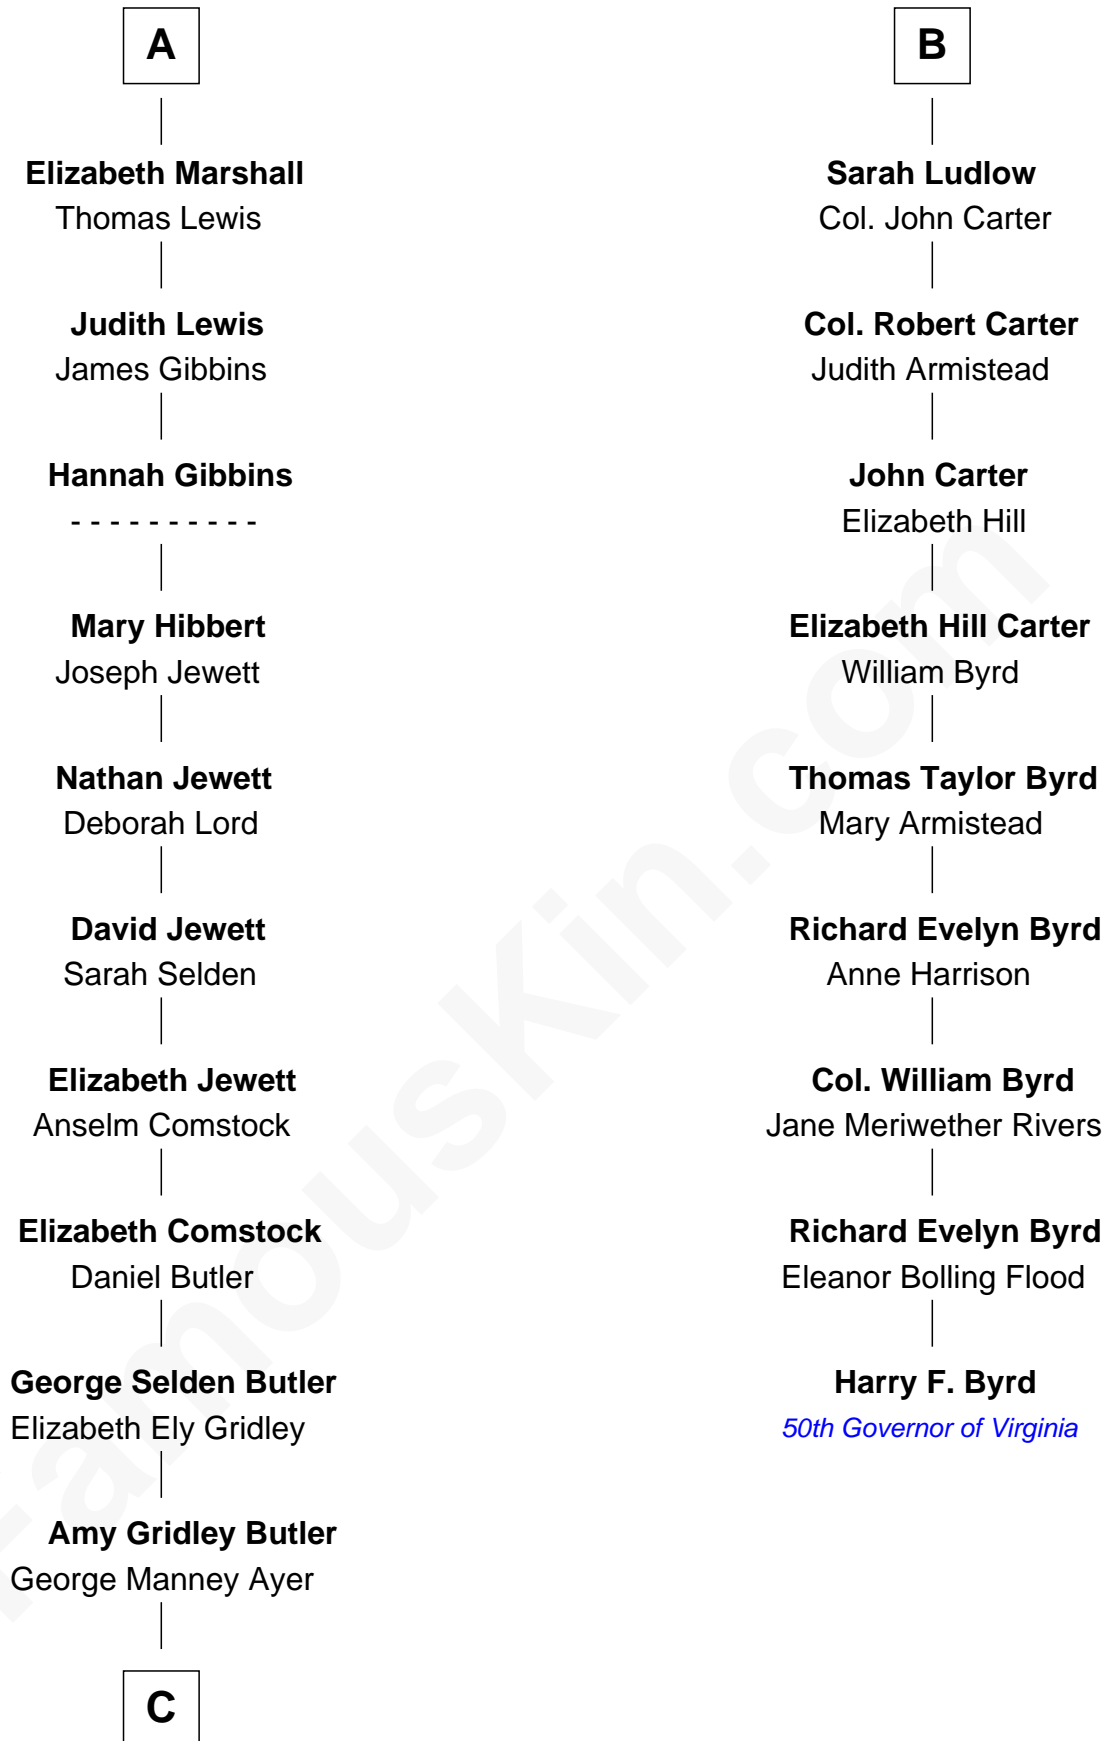

# FamousKin.com Relationship Chart of

**Gerald Ford**

*38th U.S. President*

15th cousin 4 times removed of

**Harry F. Byrd**

*50th Governor of Virginia*

**Sir Walter Blount**

Sancha de Ayala

Margaret de Gresley

**Sir Walter Blount**

Helena Byron

**Sir William Blount**

Margaret Echyngham

**Elizabeth Blount**

Sir Andrews de Windsor

**Edith Windsor**

George Ludlow

**Thomas Ludlow**

Jane Pyle

**Gabriel Ludlow**

Phillis - - - - -

**B**

**C**

**Adele Augusta Ayer**  
Levi Addison Gardner

**Dorothy Ayer Gardner**  
Leslie Lynch King

**Gerald Ford**  
*38th U.S. President*

FamousKin.com