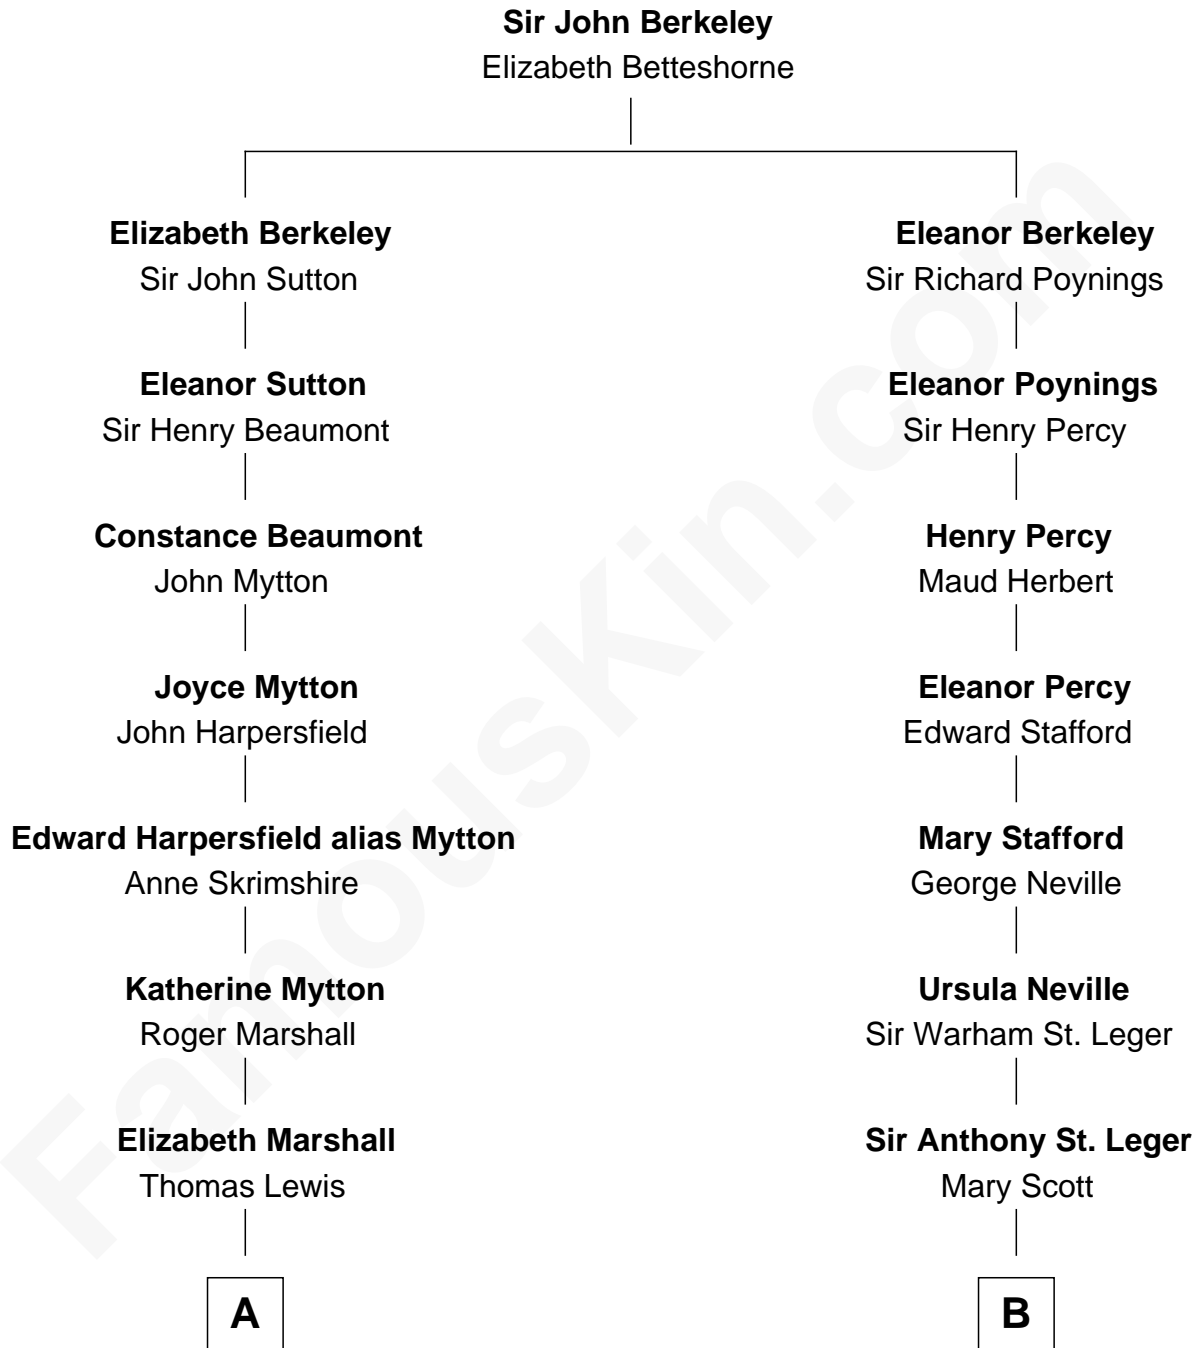

FamousKin.com Relationship Chart of

Gerald Ford

38th U.S. President

17th cousin 1 time removed of

Harry F. Byrd

50th Governor of Virginia

C

—
Dorothy Ayer Gardner

Leslie Lynch King

—
Gerald Ford

38th U.S. President

FamousKin.com