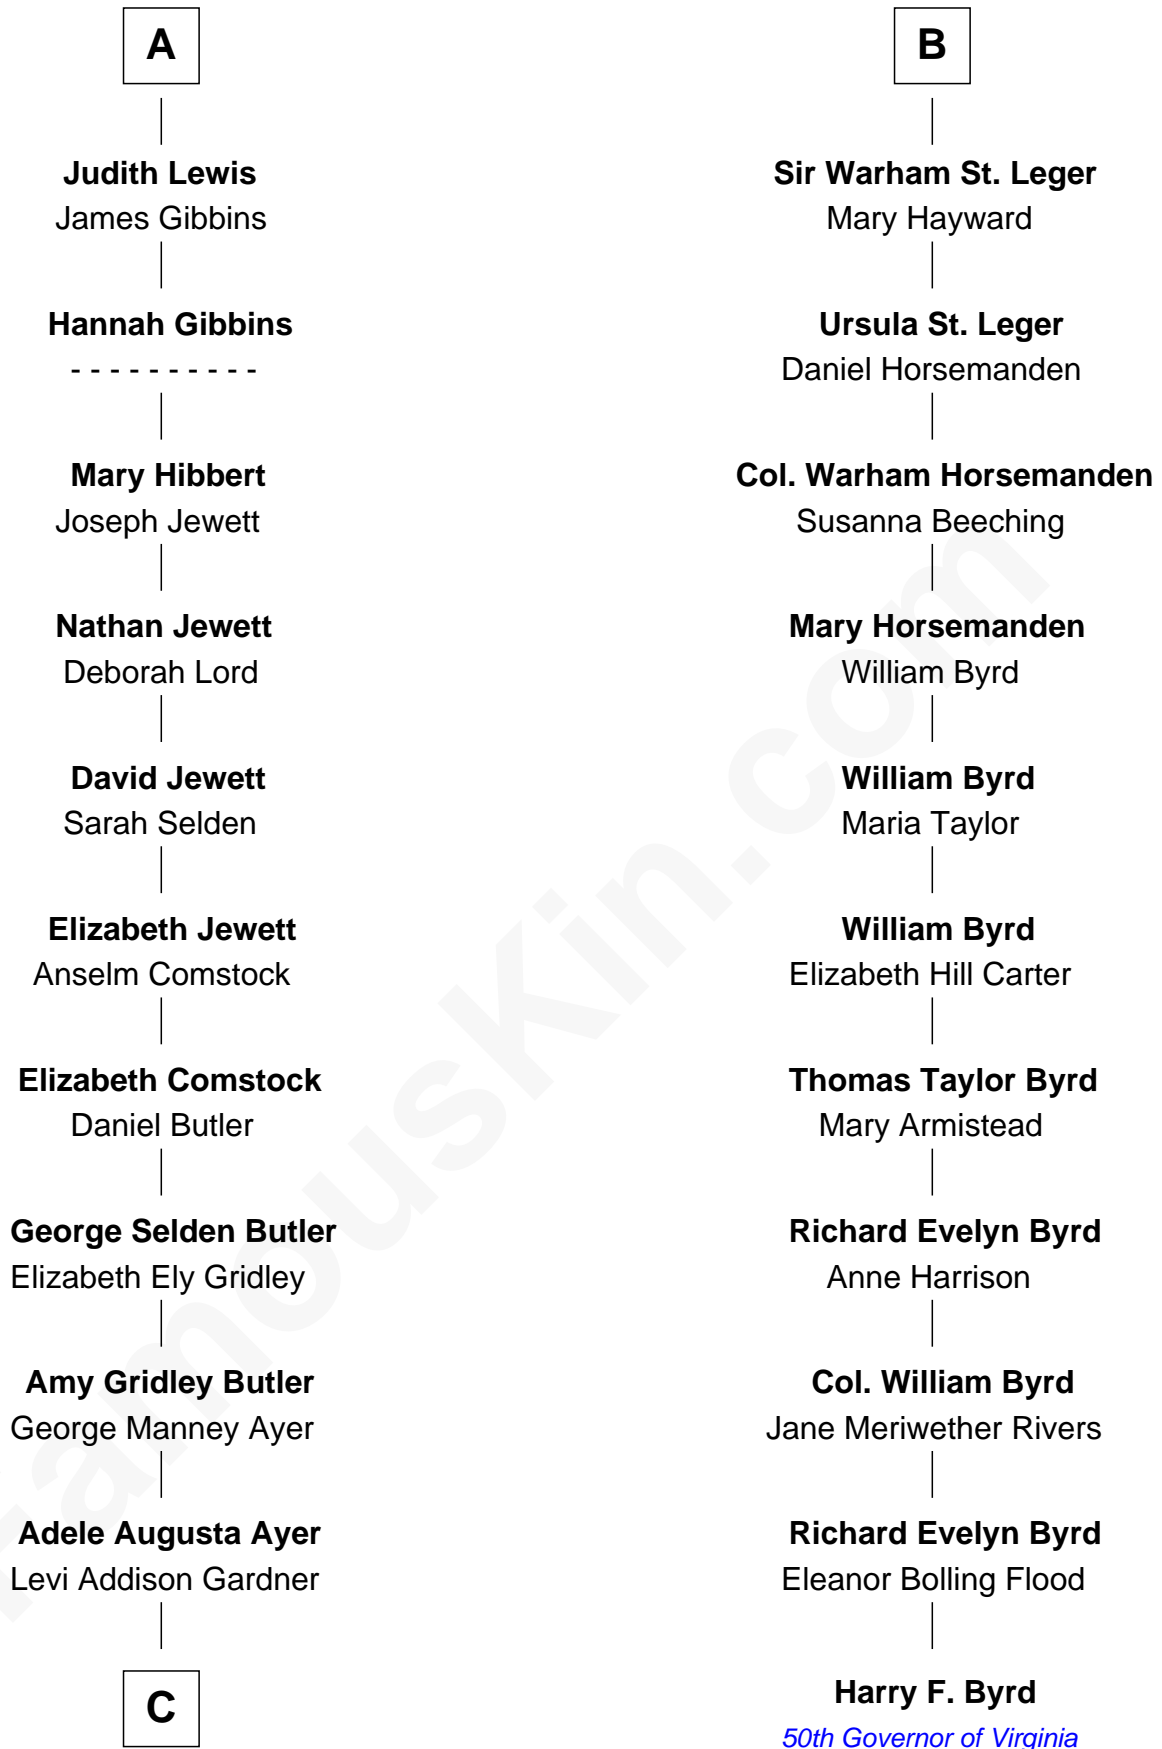

FamousKin.com Relationship Chart of

Gerald Ford

38th U.S. President

17th cousin 1 time removed of

Harry F. Byrd

50th Governor of Virginia

C

—
Dorothy Ayer Gardner

Leslie Lynch King

—
Gerald Ford

38th U.S. President

FamousKin.com