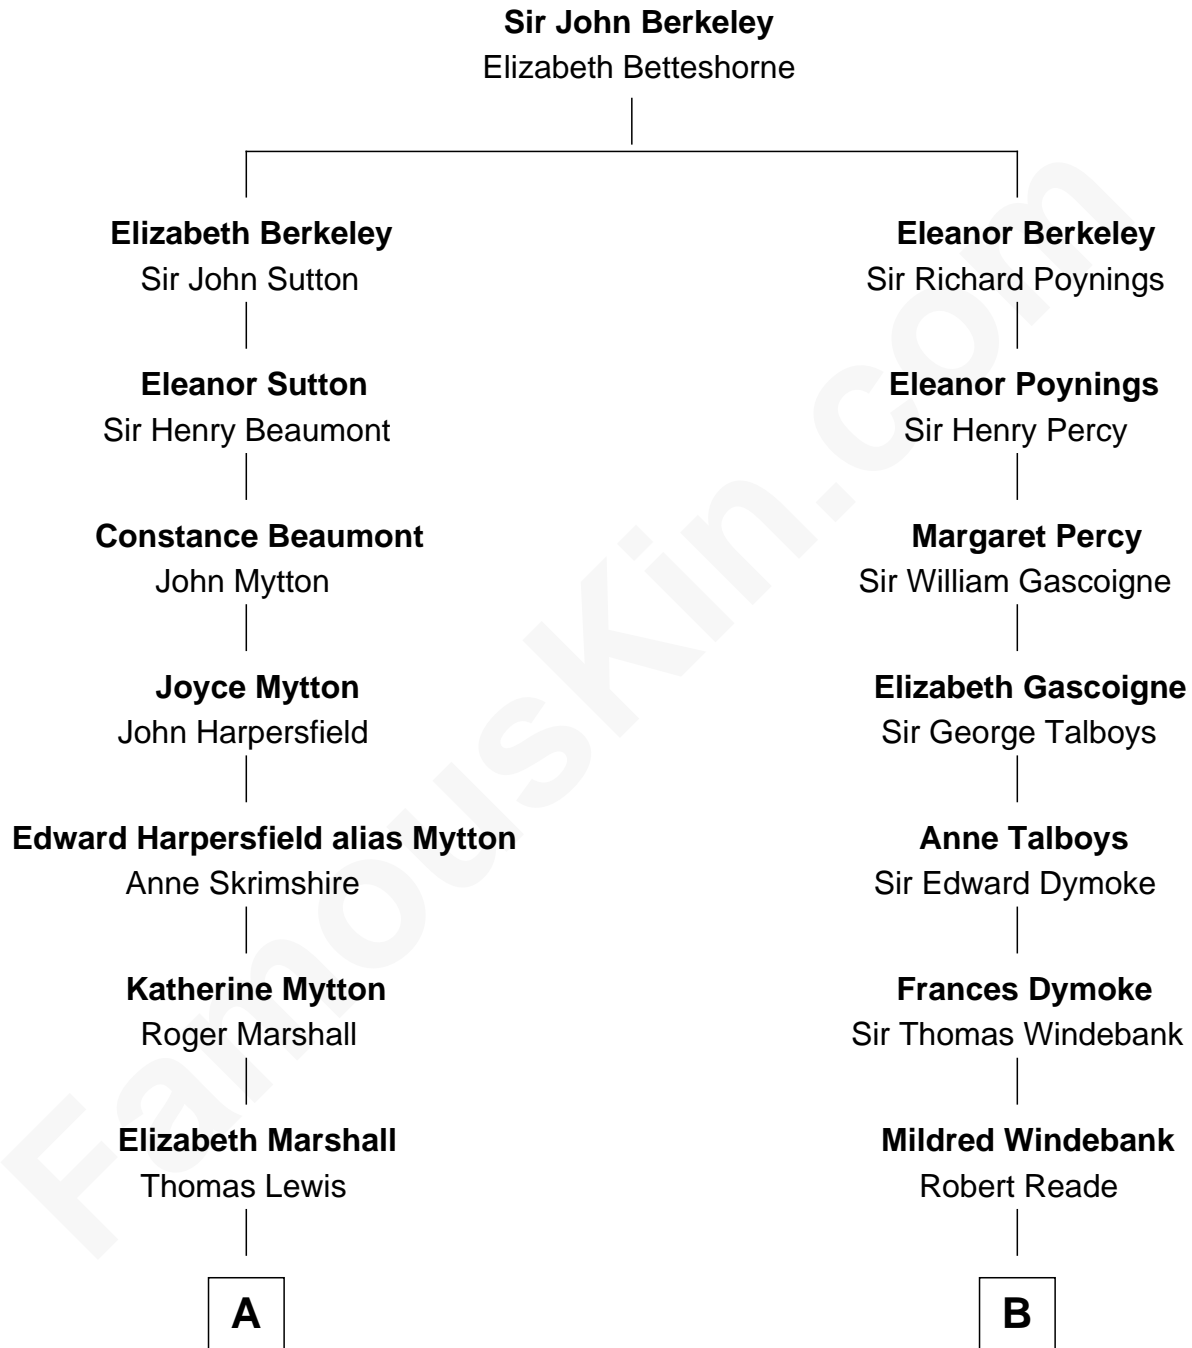

FamousKin.com

Relationship Chart of

Gerald Ford

38th U.S. President

12th cousin 6 times removed of

Meriwether Lewis

Lewis and Clark Expedition

C

Dorothy Ayer Gardner

Leslie Lynch King

Gerald Ford

38th U.S. President

FamousKin.com