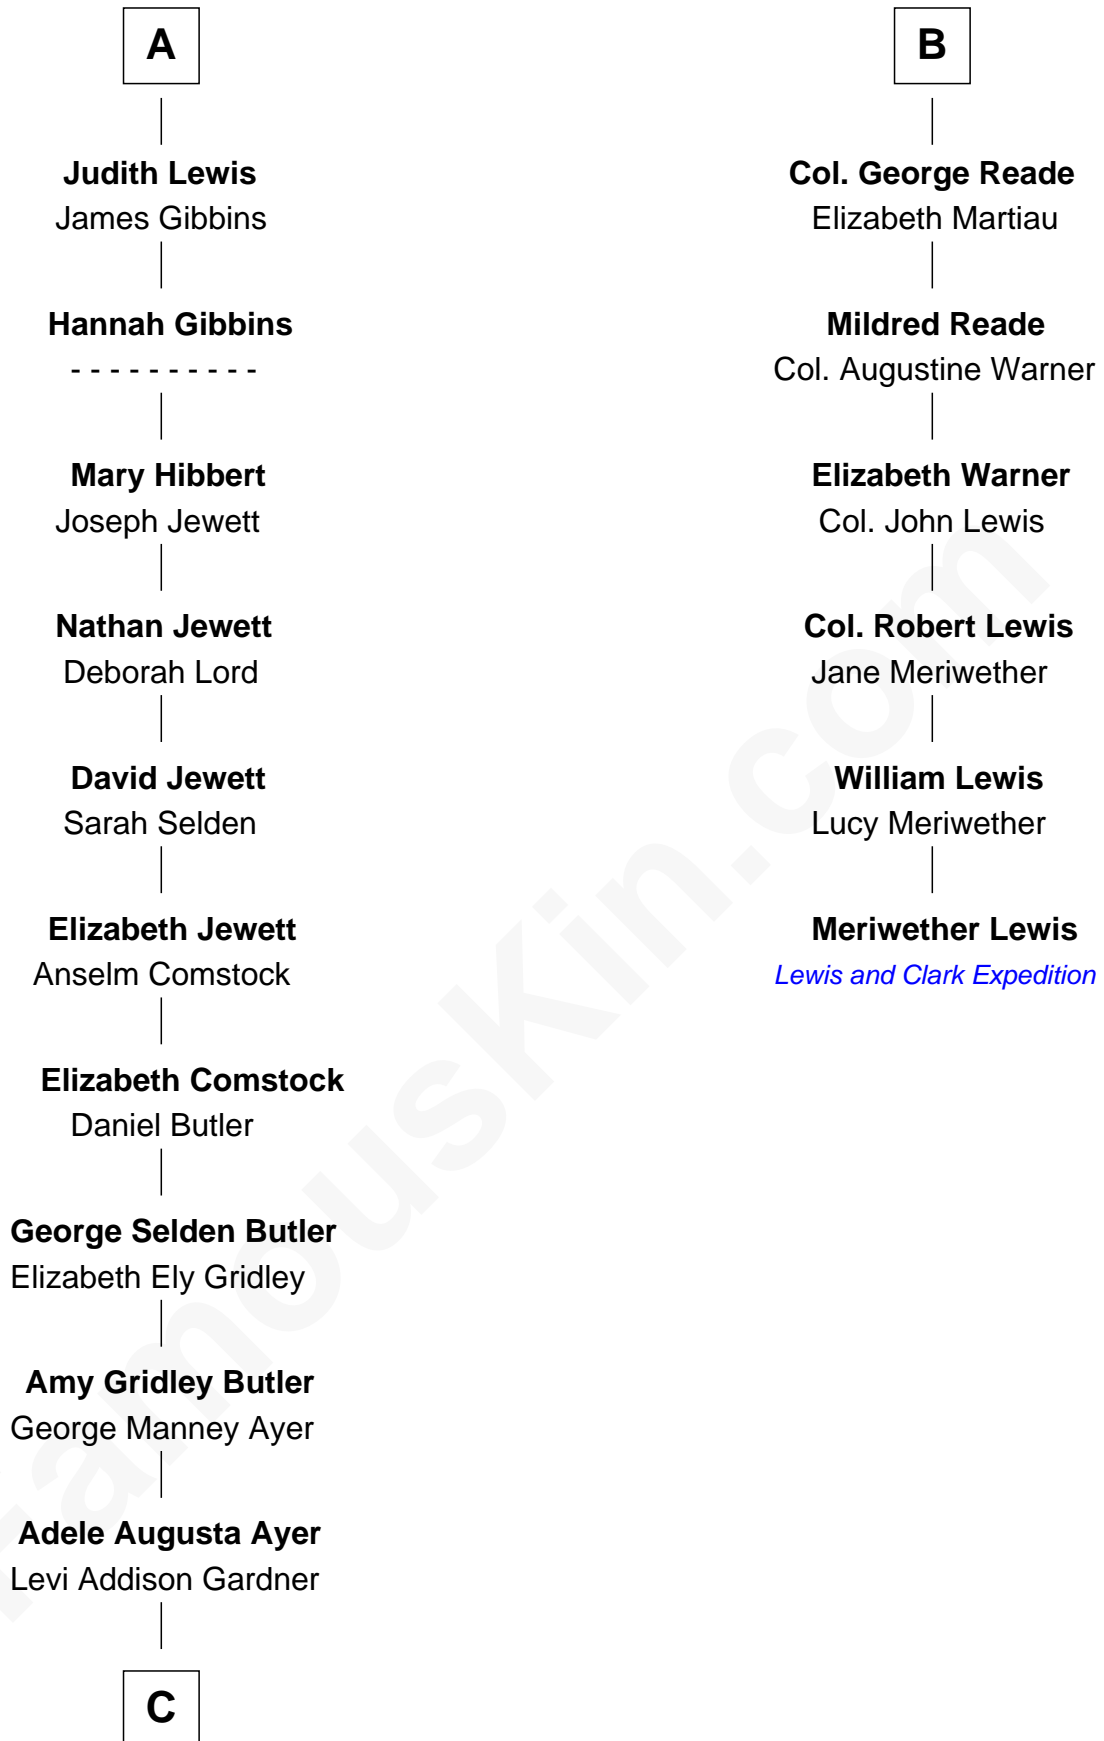

FamousKin.com

Relationship Chart of

Gerald Ford

38th U.S. President

12th cousin 6 times removed of

Meriwether Lewis

Lewis and Clark Expedition

C

Dorothy Ayer Gardner

Leslie Lynch King

Gerald Ford

38th U.S. President

FamousKin.com