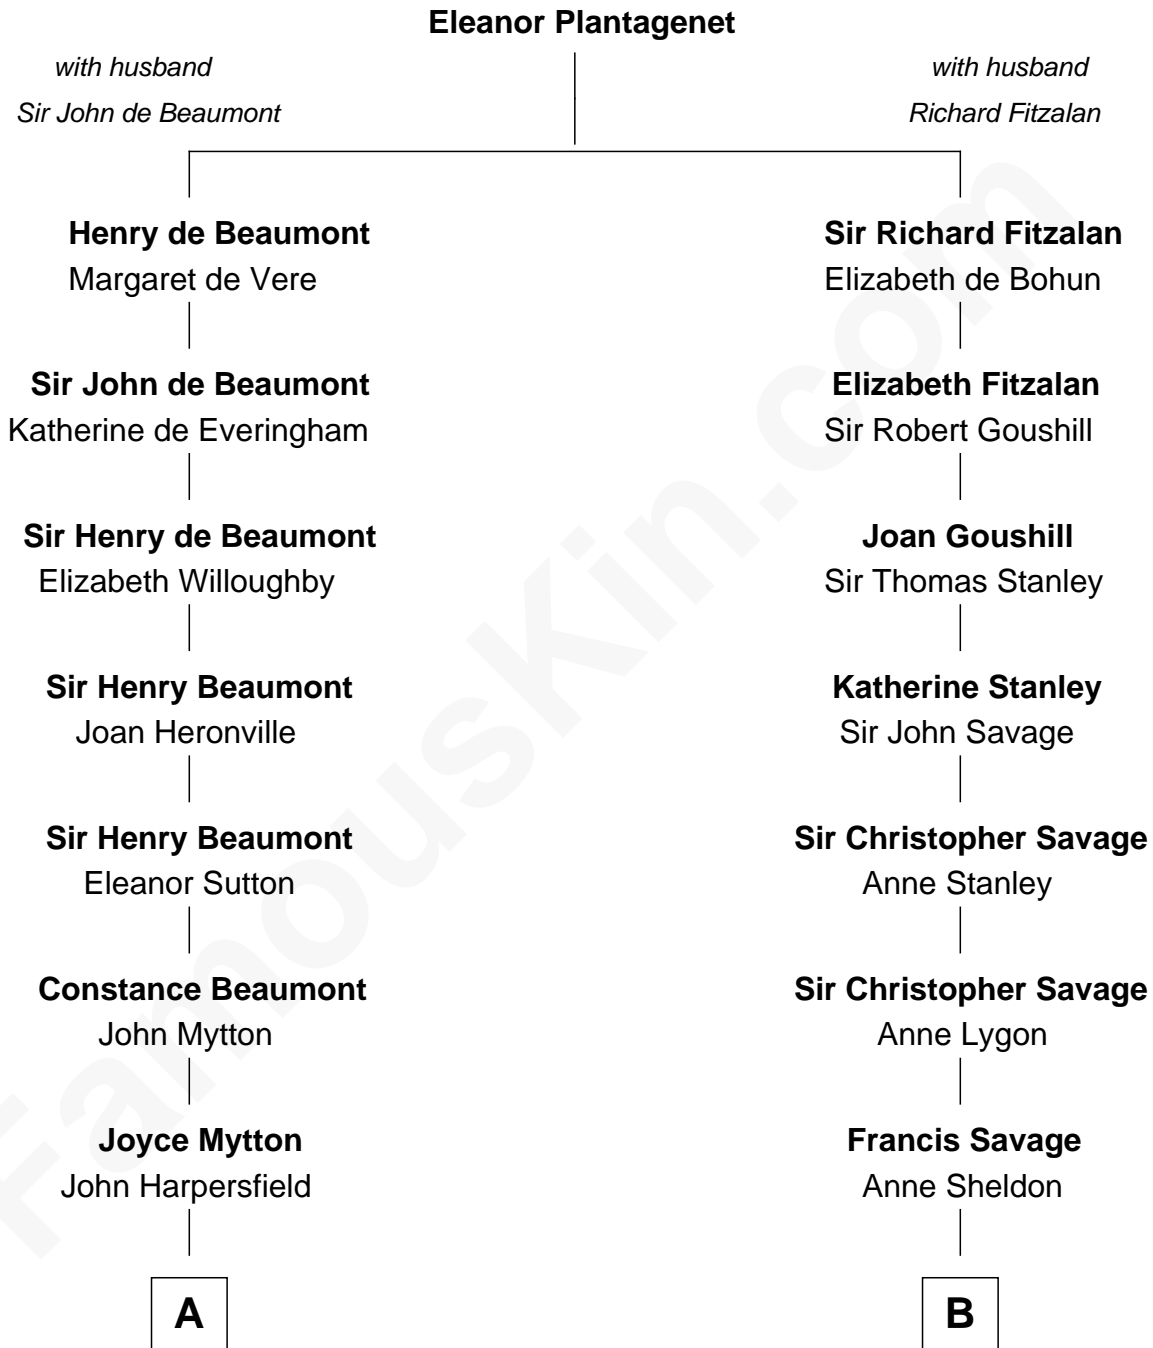

FamousKin.com

Relationship Chart of

Gerald Ford

38th U.S. President

14th cousin 7 times removed of

Meriwether Lewis

Lewis and Clark Expedition

C

George Selden Butler

Elizabeth Ely Gridley

Amy Gridley Butler

George Manney Ayer

Adele Augusta Ayer

Levi Addison Gardner

Dorothy Ayer Gardner

Leslie Lynch King

Gerald Ford

38th U.S. President

FamousKin.com