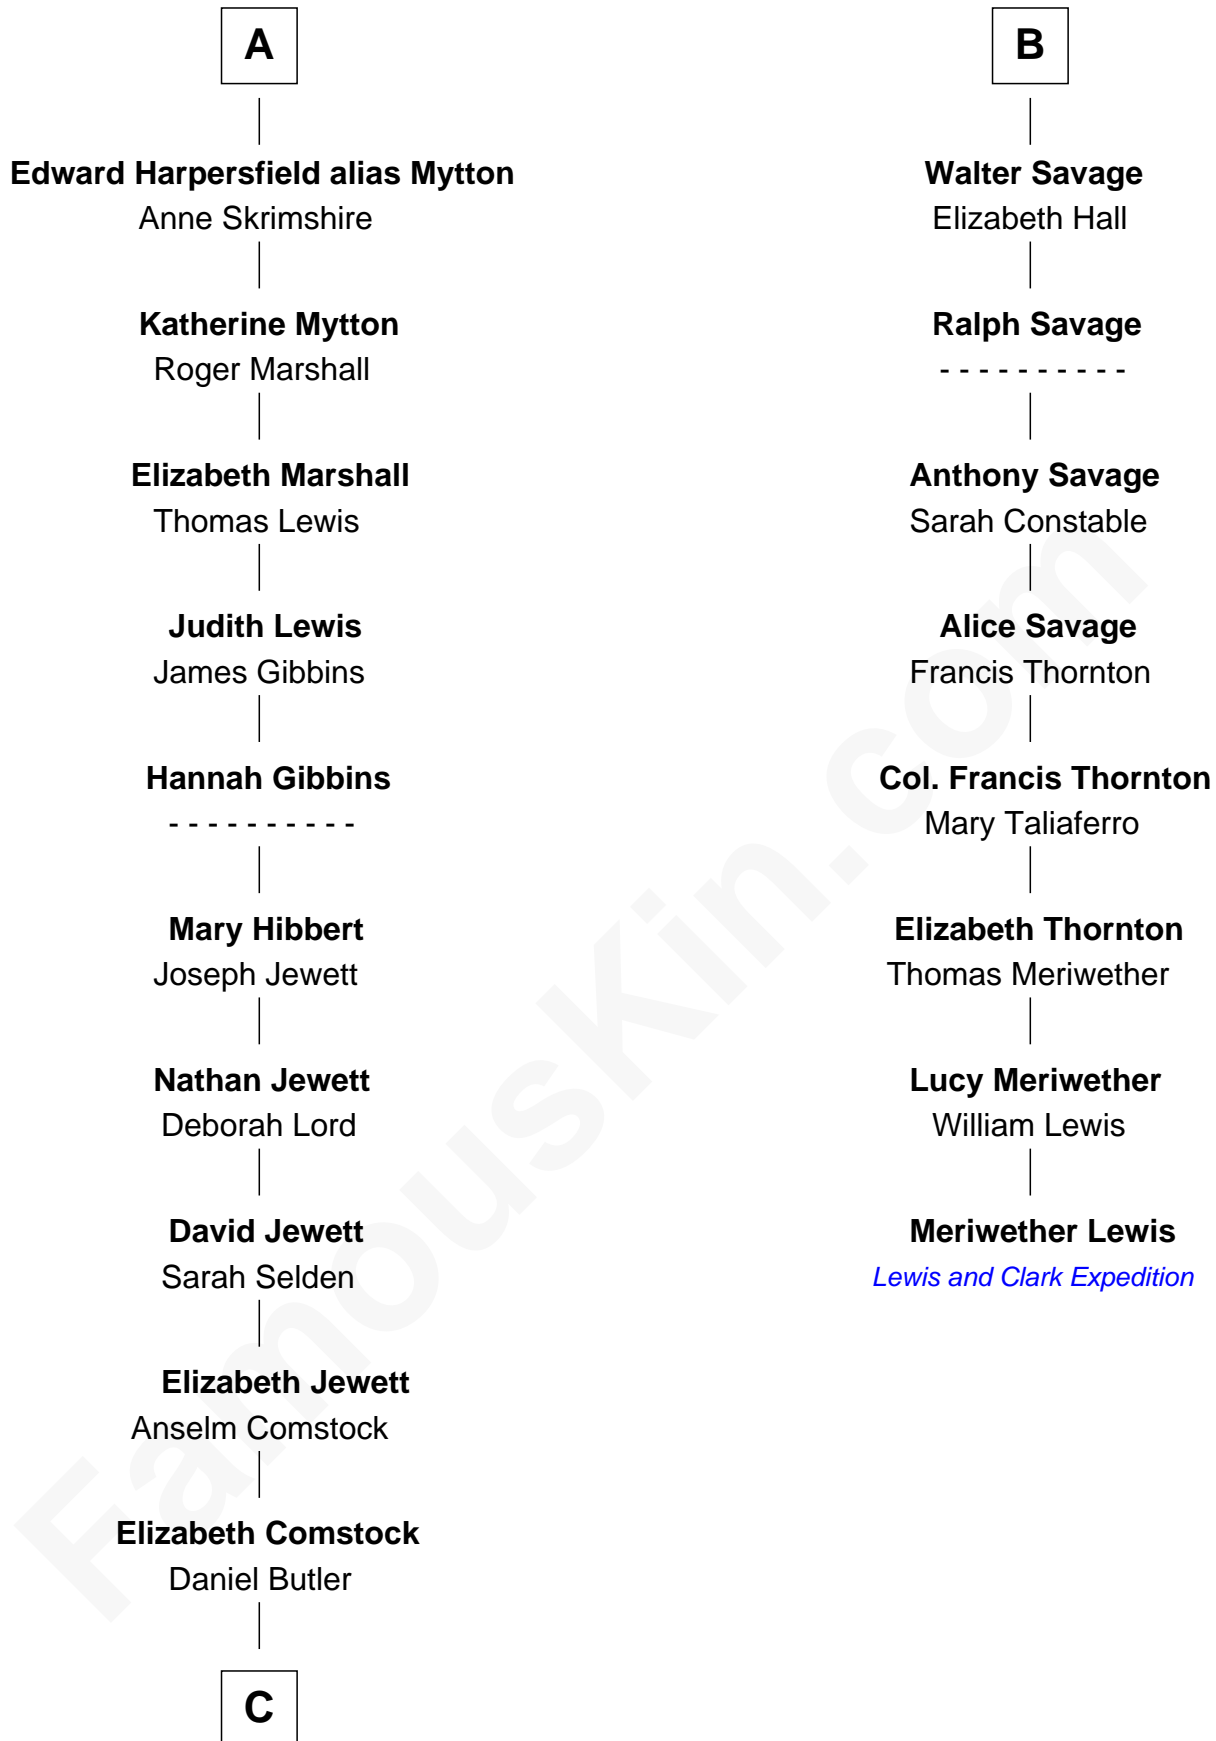

FamousKin.com

Relationship Chart of

Gerald Ford

38th U.S. President

14th cousin 7 times removed of

Meriwether Lewis

Lewis and Clark Expedition

C

George Selden Butler

Elizabeth Ely Gridley

Amy Gridley Butler

George Manney Ayer

Adele Augusta Ayer

Levi Addison Gardner

Dorothy Ayer Gardner

Leslie Lynch King