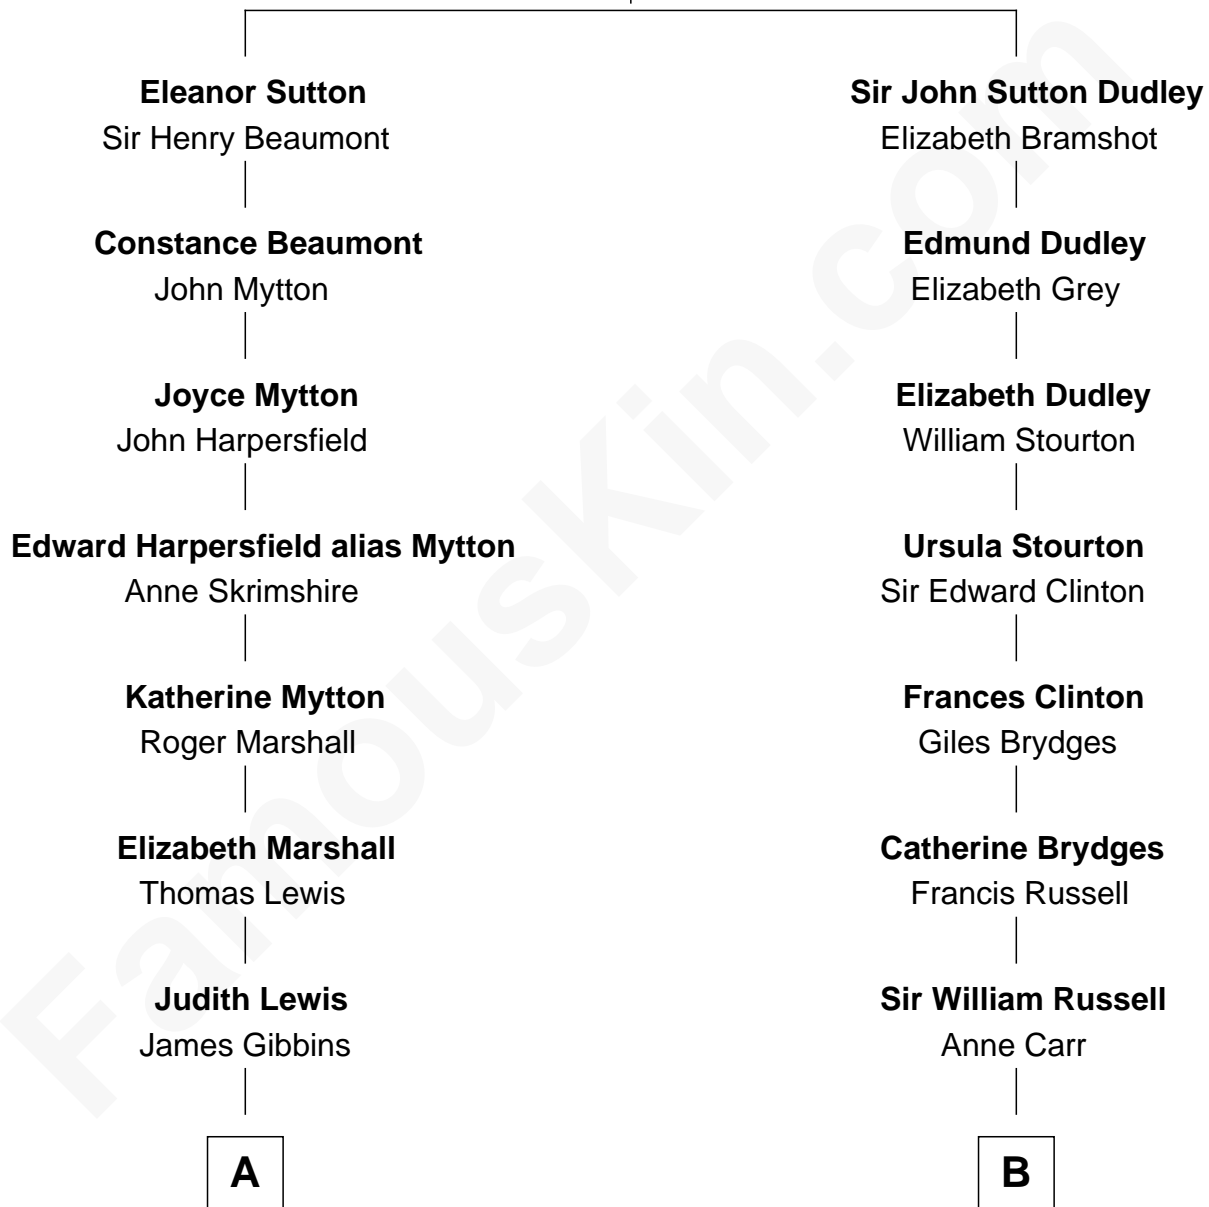

FamousKin.com Relationship Chart of

Gerald Ford

38th U.S. President

17th cousin of

Sarah Ferguson

Duchess of York

Sir John Sutton
Elizabeth Berkeley

Sarah Ferguson photo by [Norbert Aepli](#) (CC BY 3.0)