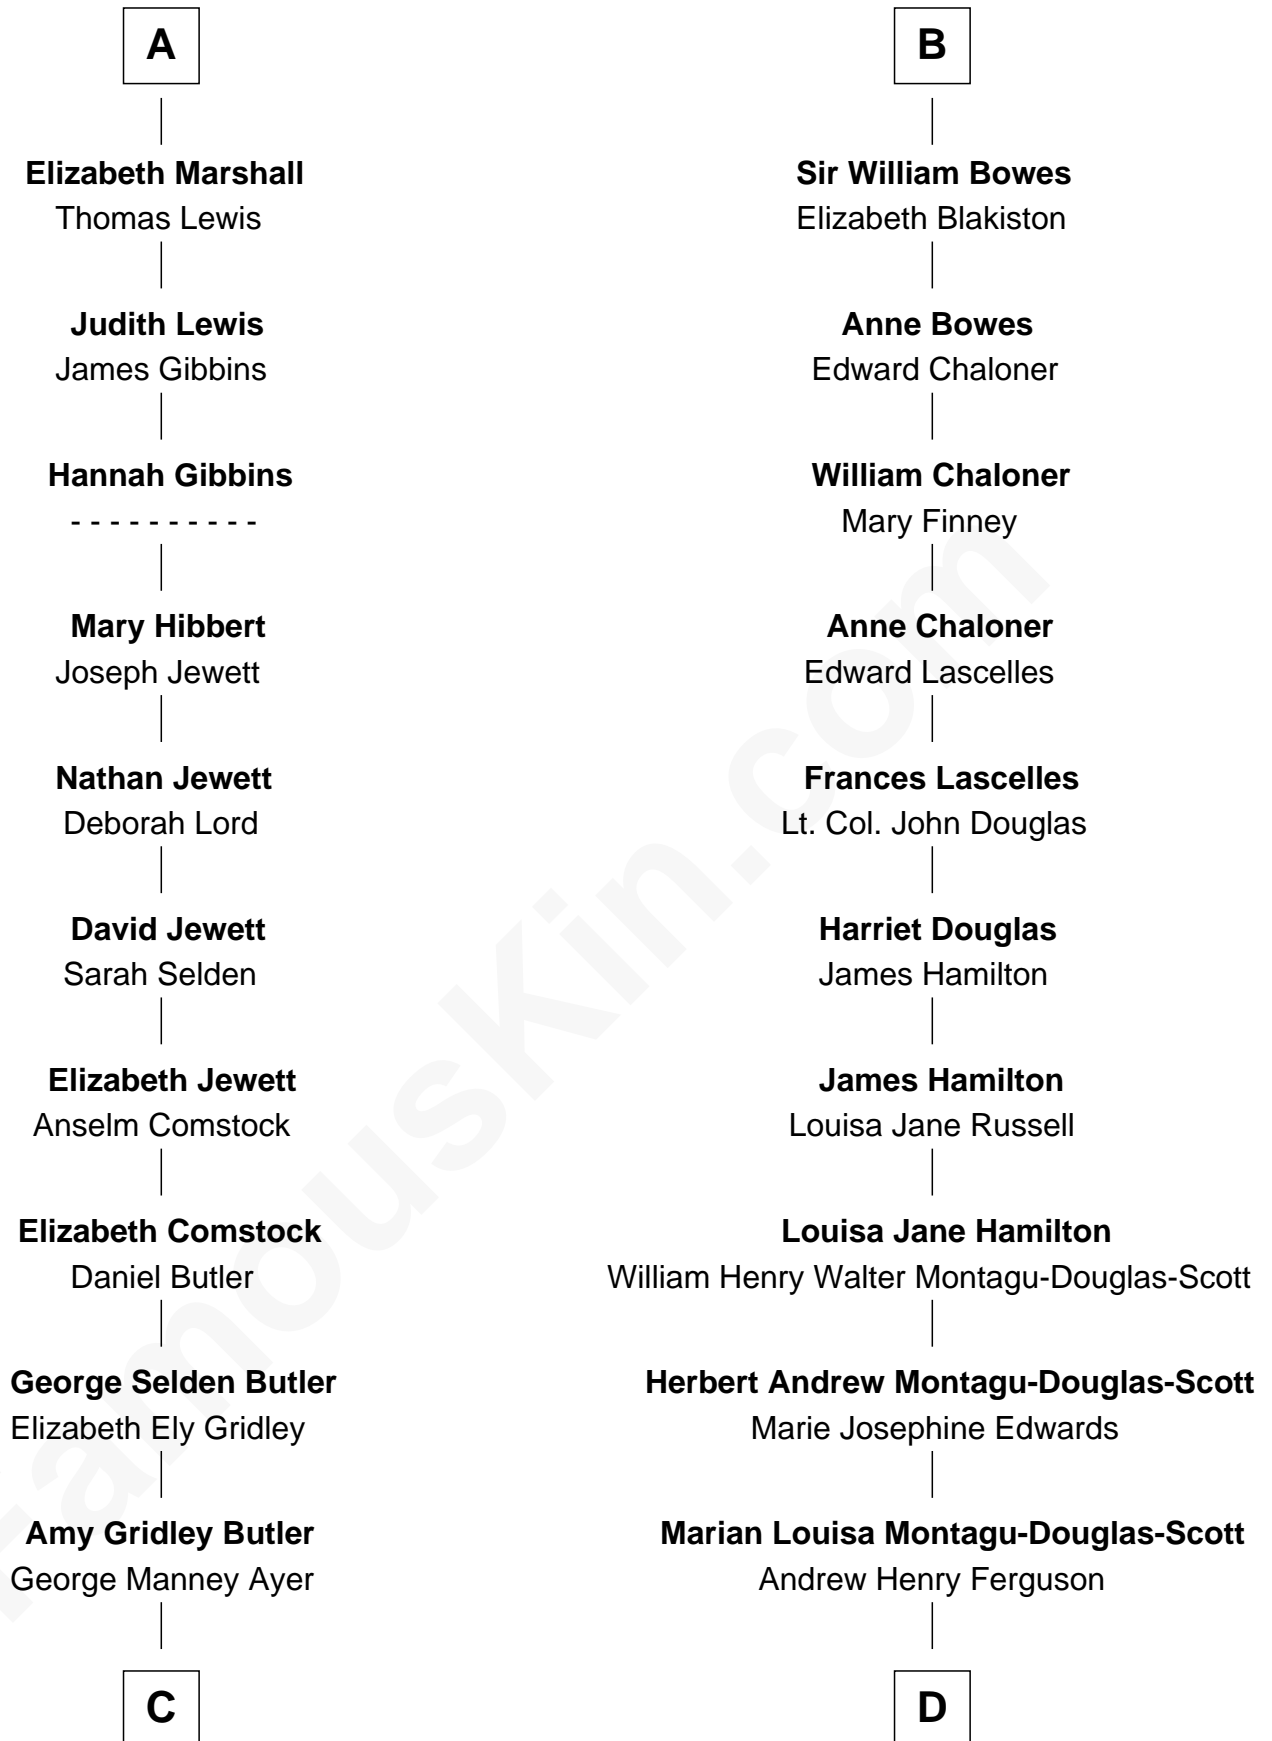

FamousKin.com Relationship Chart of

Gerald Ford

38th U.S. President

18th cousin 1 time removed of

Sarah Ferguson

Duchess of York

Sir William Willoughby

Lucy le Strange

Elizabeth Willoughby

Sir Henry de Beaumont

Sir Henry Beaumont

Joan Heronville

Sir Henry Beaumont

Eleanor Sutton

Constance Beaumont

John Mytton

Joyce Mytton

John Harpersfield

Edward Harpersfield alias Mytton

Anne Skrimshire

Katherine Mytton

Roger Marshall

A

Margery Willoughby

Jane Talbot

Thomas Bowes

Anne Warcop

Thomas Bowes

Anne Maxton

B

FamousKin.com