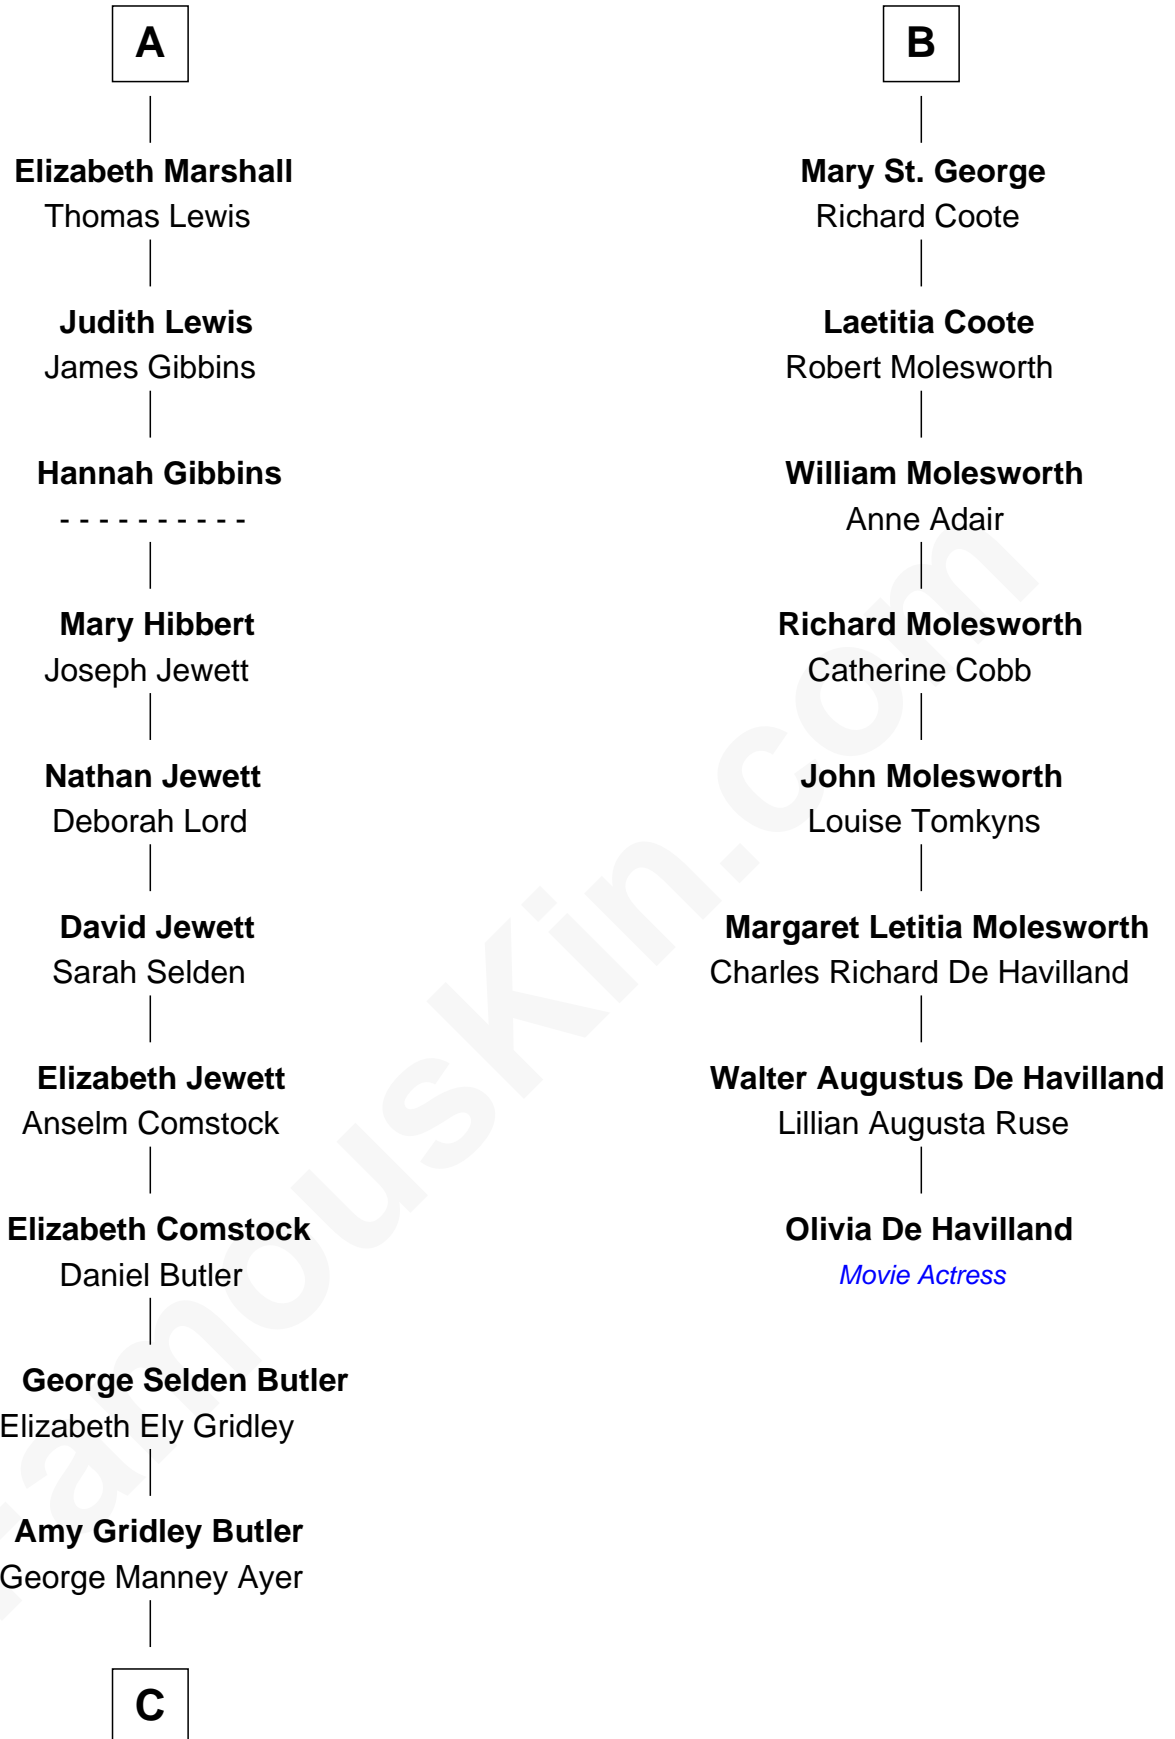

# FamousKin.com Relationship Chart of

**Gerald Ford**

*38th U.S. President*

14th cousin 5 times removed of

**Olivia De Havilland**

*Movie Actress*

**Sir Walter Blount**

Sancha de Ayala

Margaret de Gresley

**Sir Thomas Blount**

Catherine Clifton

**Richard Blount**

Dorothy Delaford

**Sir Richard Blount**

Elizabeth Lister

**Elizabeth Blount**

Nicholas St. John

**Elizabeth St. John**

Sir Richard St. George

**Sir George St. George**

Catherine Gifford

**B**

**C**

**Adele Augusta Ayer**  
Levi Addison Gardner

**Dorothy Ayer Gardner**  
Leslie Lynch King

**Gerald Ford**  
*38th U.S. President*

FamousKin.com