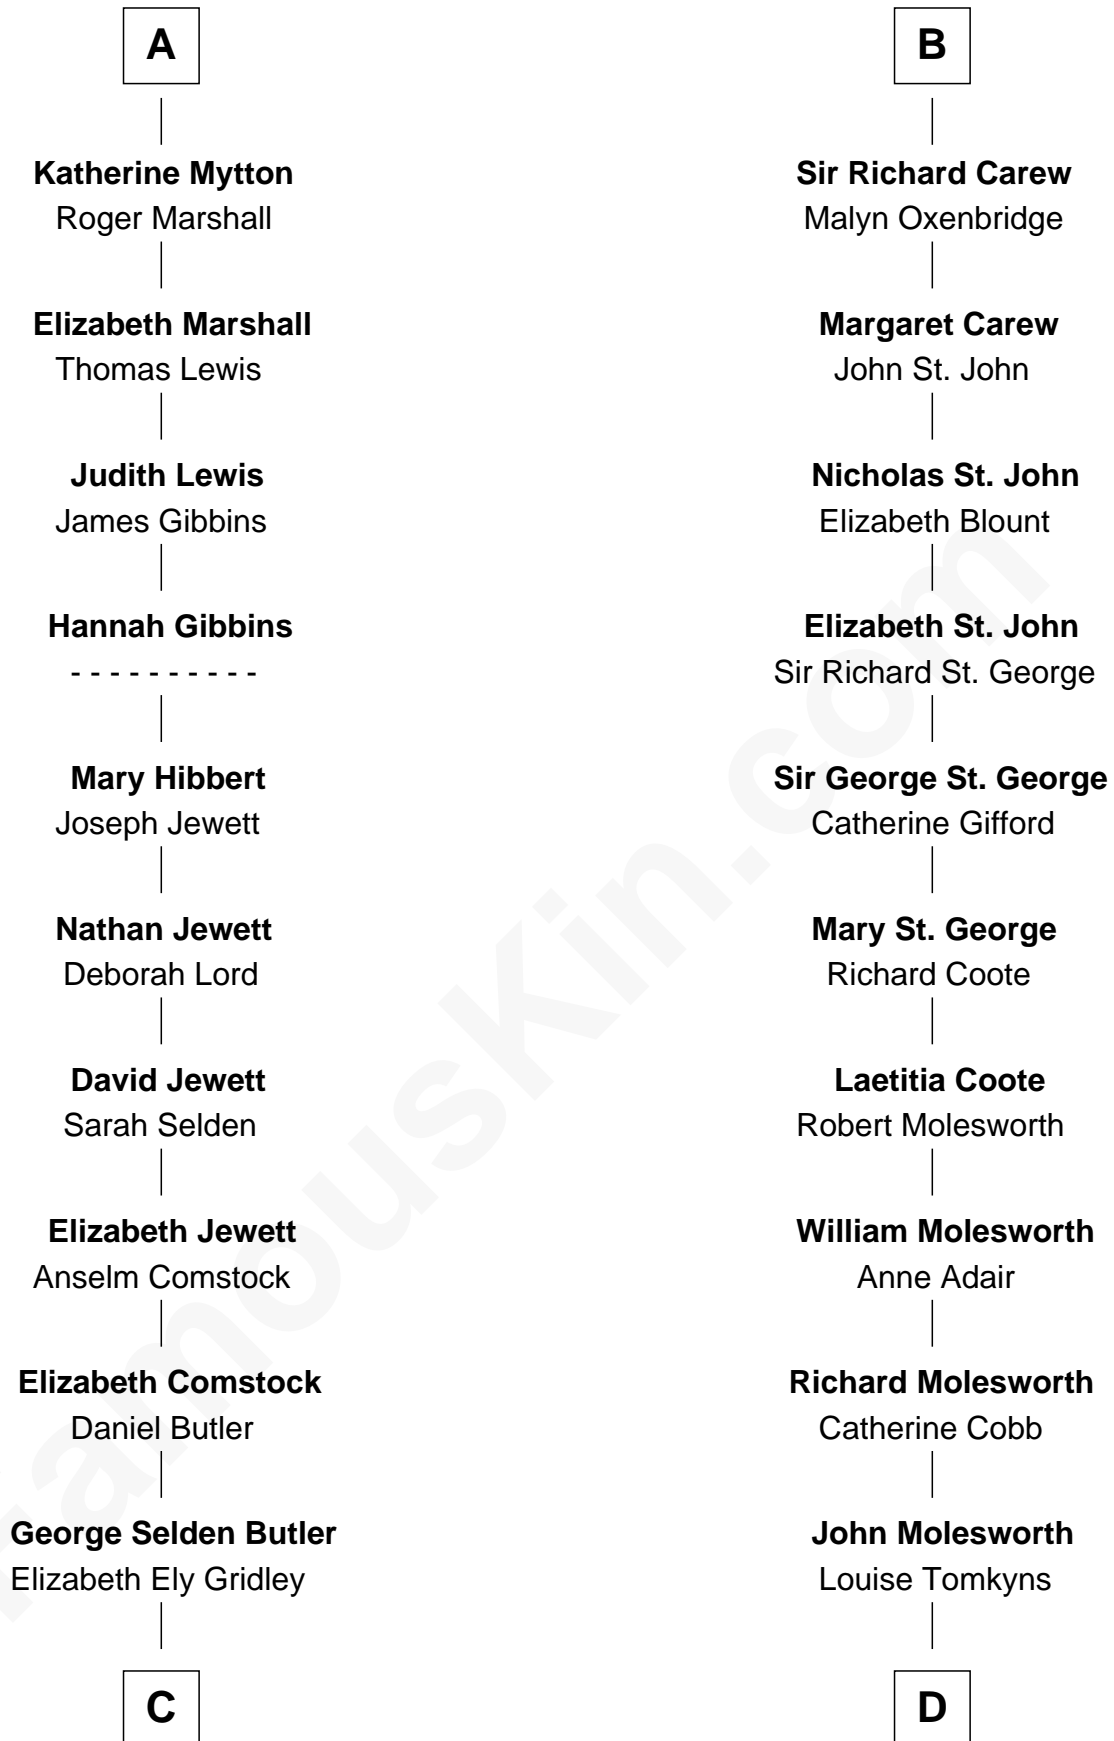

FamousKin.com Relationship Chart of

Gerald Ford

38th U.S. President

19th cousin 1 time removed of

Olivia De Havilland

Movie Actress

Sir Maurice de Berkeley

Eve la Zouche

Joan de Waterton

Eleanor de Welles

Sir Thomas Hoo

Eleanor Hoo

James Carew

B

C

Amy Gridley Butler
George Manney Ayer

Adele Augusta Ayer
Levi Addison Gardner

Dorothy Ayer Gardner
Leslie Lynch King

Gerald Ford
38th U.S. President

D

Margaret Letitia Molesworth
Charles Richard De Havilland

Walter Augustus De Havilland
Lillian Augusta Ruse