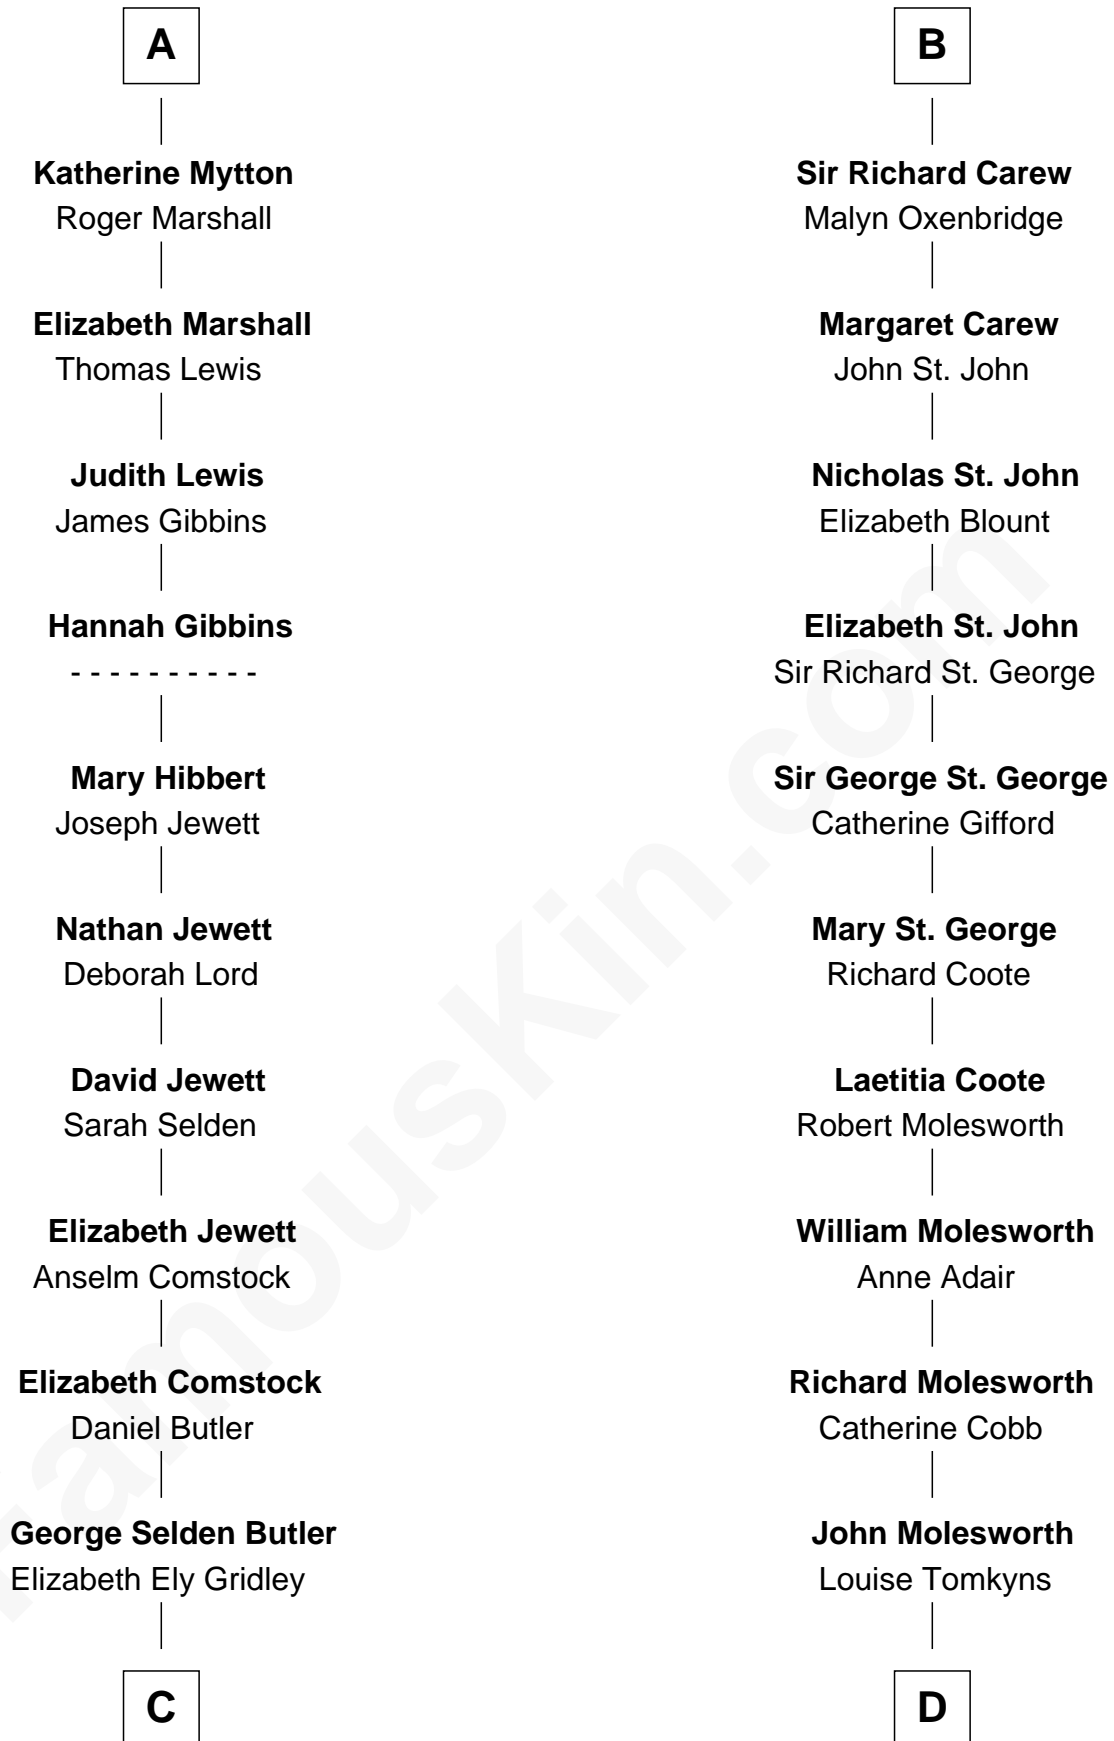

FamousKin.com Relationship Chart of

Gerald Ford

38th U.S. President

19th cousin 1 time removed of

Joan Fontaine

Movie Actress

Sir Maurice de Berkeley

Eve la Zouche

Joan de Waterton

Eleanor de Welles

Sir Thomas Hoo

Eleanor Hoo

James Carew

B

C

Amy Gridley Butler
George Manney Ayer

Adele Augusta Ayer
Levi Addison Gardner

Dorothy Ayer Gardner
Leslie Lynch King

Gerald Ford
38th U.S. President

D

Margaret Letitia Molesworth
Charles Richard De Havilland

Walter Augustus De Havilland
Lillian Augusta Ruse