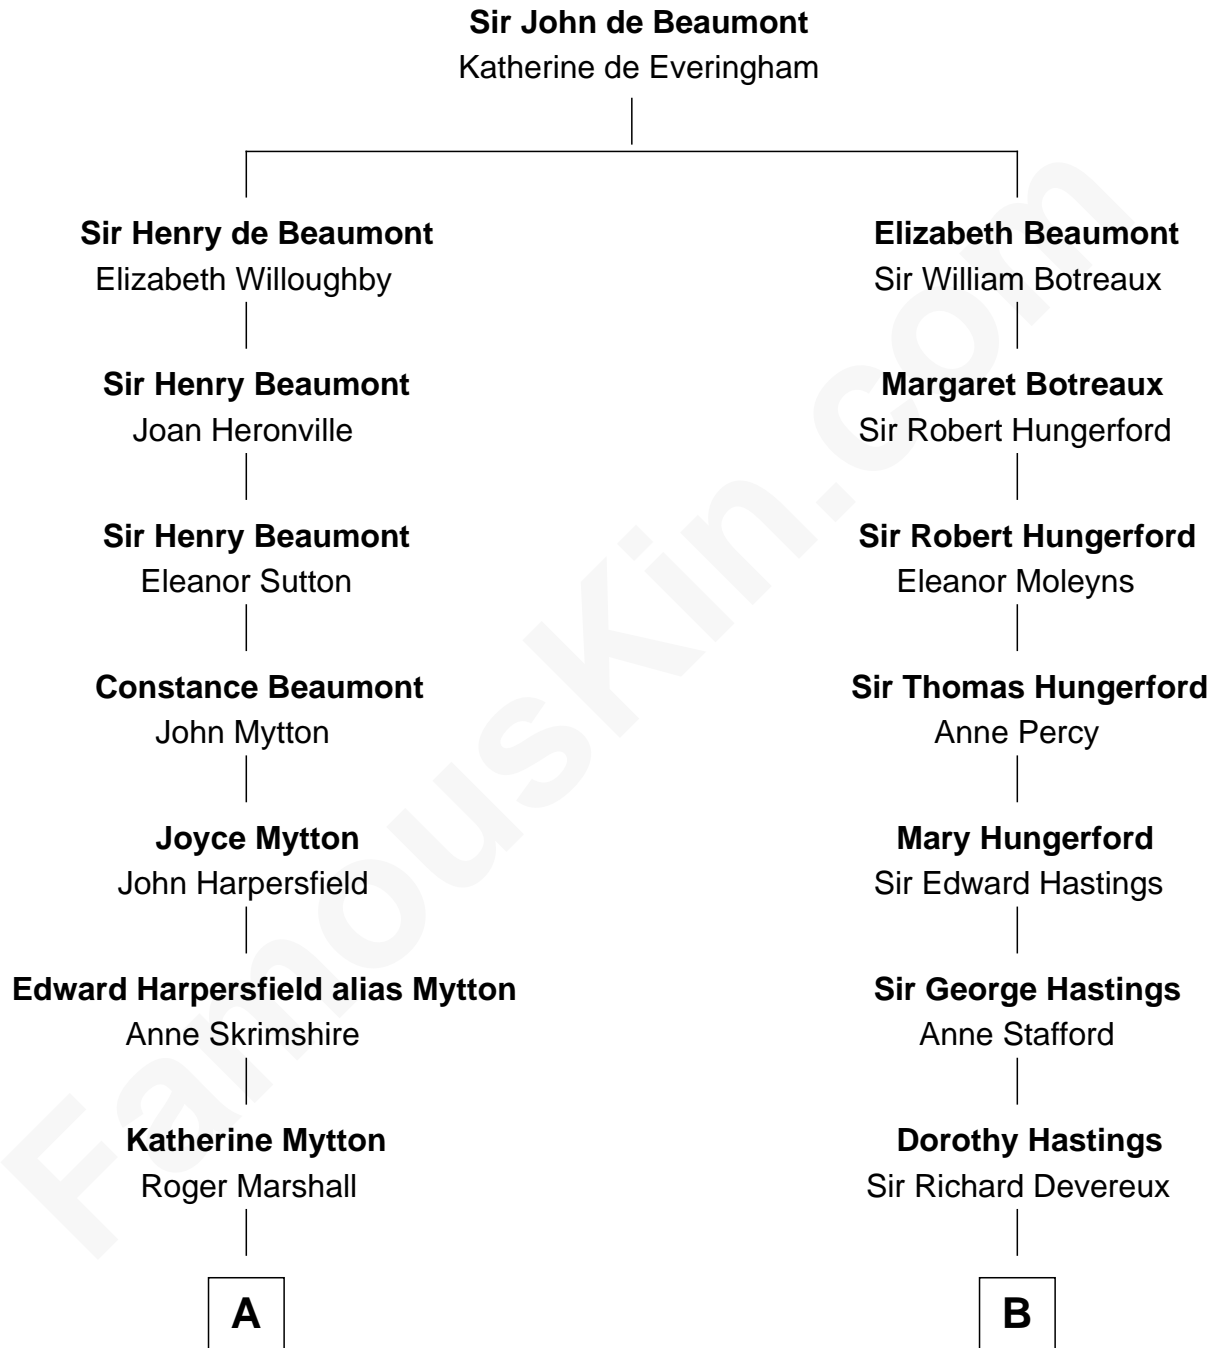

## Relationship Chart of

### Gerald Ford

38th U.S. President

15th cousin 4 times removed of

**Lt. Gen. James Brudenell**

Leader of the "Charge of the Light Brigade"

**C**

—  
**Adele Augusta Ayer**  
Levi Addison Gardner

—  
**Dorothy Ayer Gardner**  
Leslie Lynch King

—  
**Gerald Ford**  
*38th U.S. President*

FamousKin.com