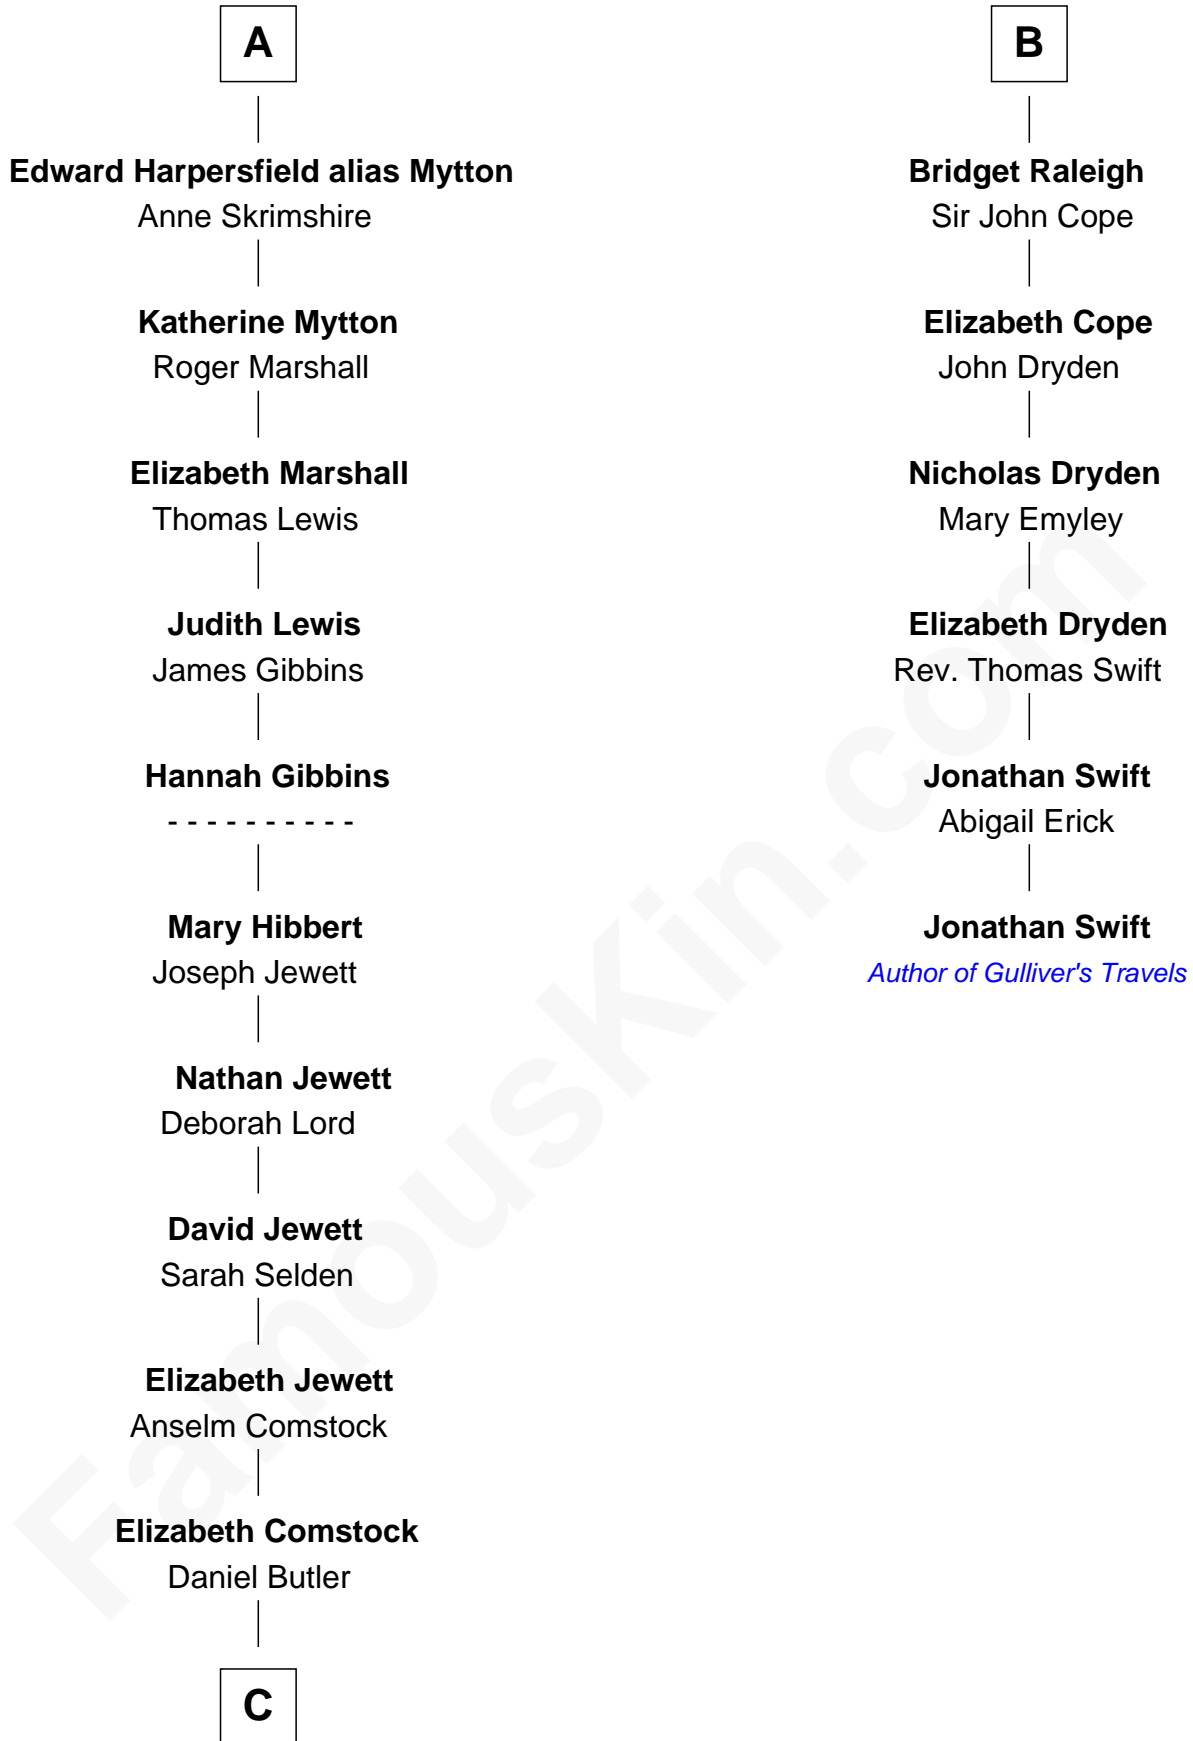

# FamousKin.com Relationship Chart of

**Gerald Ford**

*38th U.S. President*

12th cousin 9 times removed of

**Jonathan Swift**

*Author of Gulliver's Travels*

**Edmund Fitzalan**

Alice de Warenne

**C**

George Selden Butler

Elizabeth Ely Gridley

Amy Gridley Butler

George Manney Ayer

Adele Augusta Ayer

Levi Addison Gardner

Dorothy Ayer Gardner

Leslie Lynch King

Gerald Ford

*38th U.S. President*

FamousKin.com