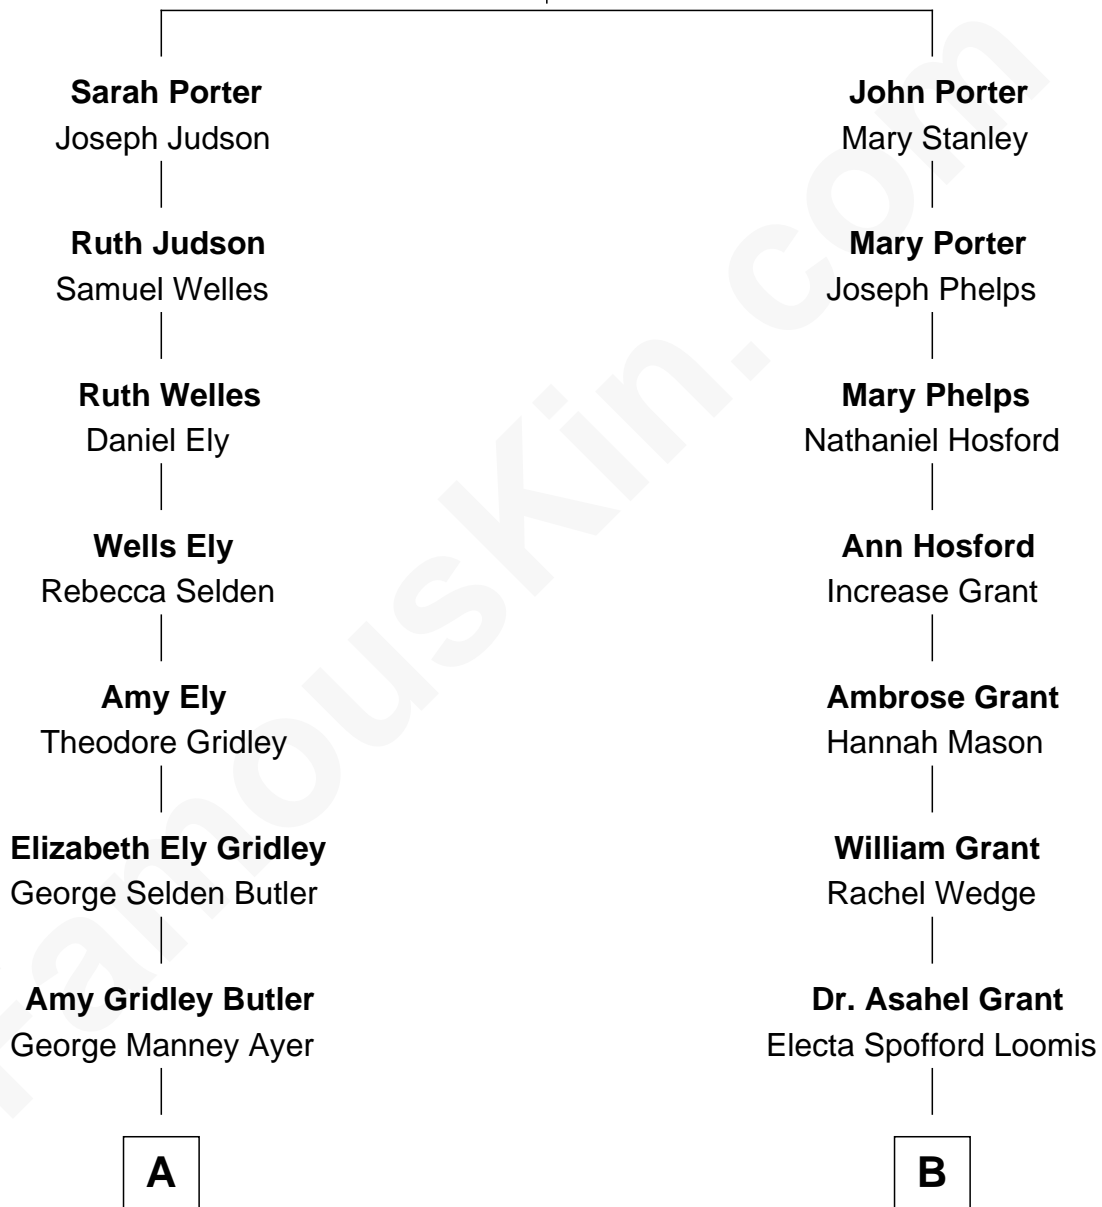

FamousKin.com Relationship Chart of

Gerald Ford

38th U.S. President

9th cousin 2 times removed of

Amy Grant

Christian/Pop Singer and Songwriter

John Porter

Anna White

A

Adele Augusta Ayer
Levi Addison Gardner

Dorothy Ayer Gardner
Leslie Lynch King

Gerald Ford
38th U.S. President

B

Edwin Hodges Grant
Sarah Thompson

Henry Hastings Grant
Isabel Paine

Otis Paine Grant
Mizella Burton

Dr. Burton Paine Grant
Gloria Dean Napier

Amy Grant
Christian/Pop Singer and Songwriter