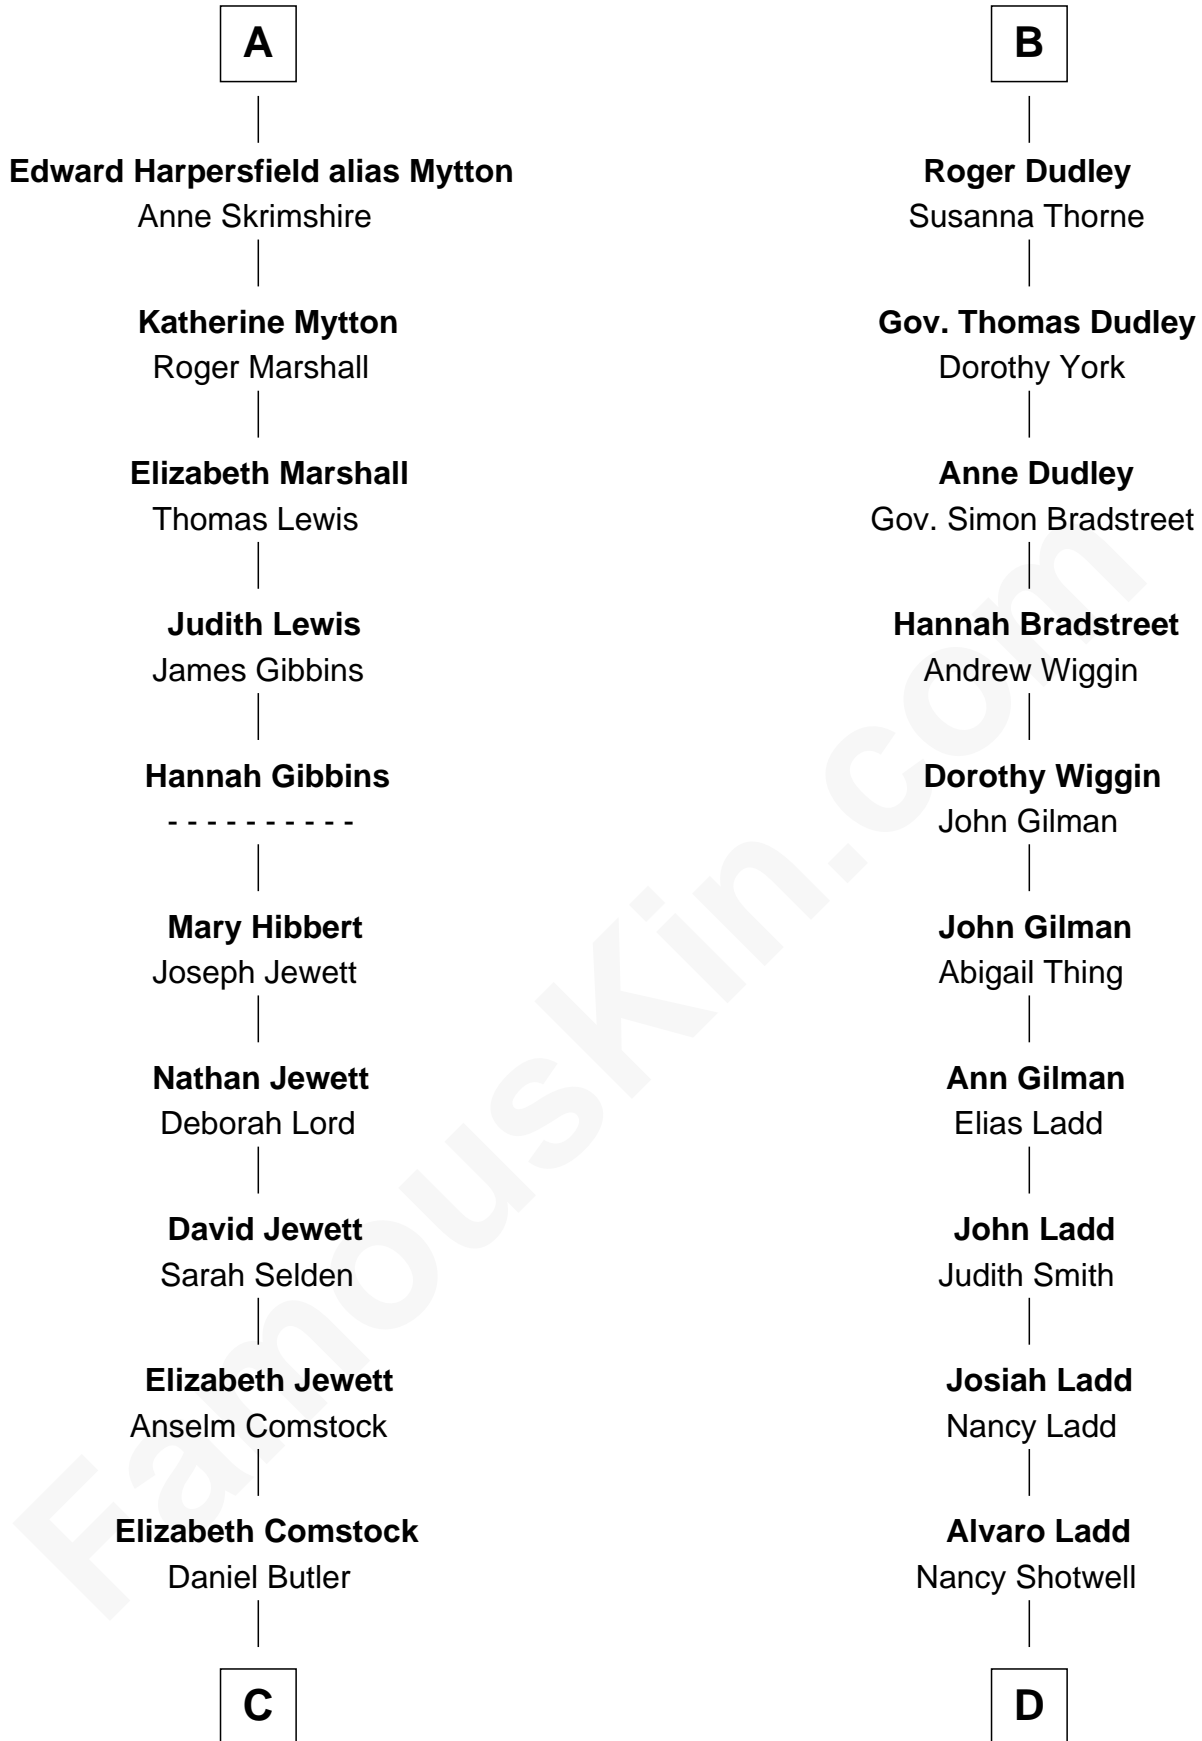

# FamousKin.com Relationship Chart of

**Gerald Ford**

*38th U.S. President*

19th cousin 2 times removed of

**Alan Ladd**

*Movie Actor*

FamousKin.com