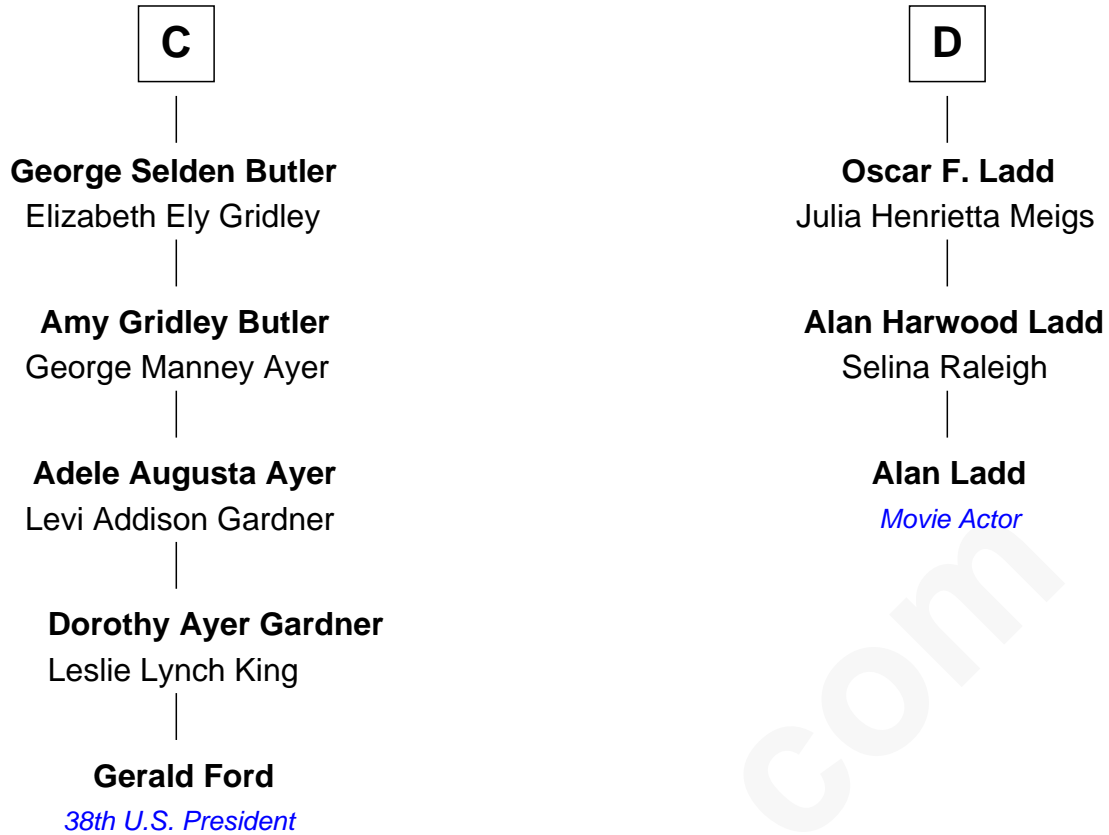

# FamousKin.com Relationship Chart of

**Gerald Ford**

*38th U.S. President*

19th cousin 2 times removed of

**Alan Ladd**

*Movie Actor*

FamousKin.com