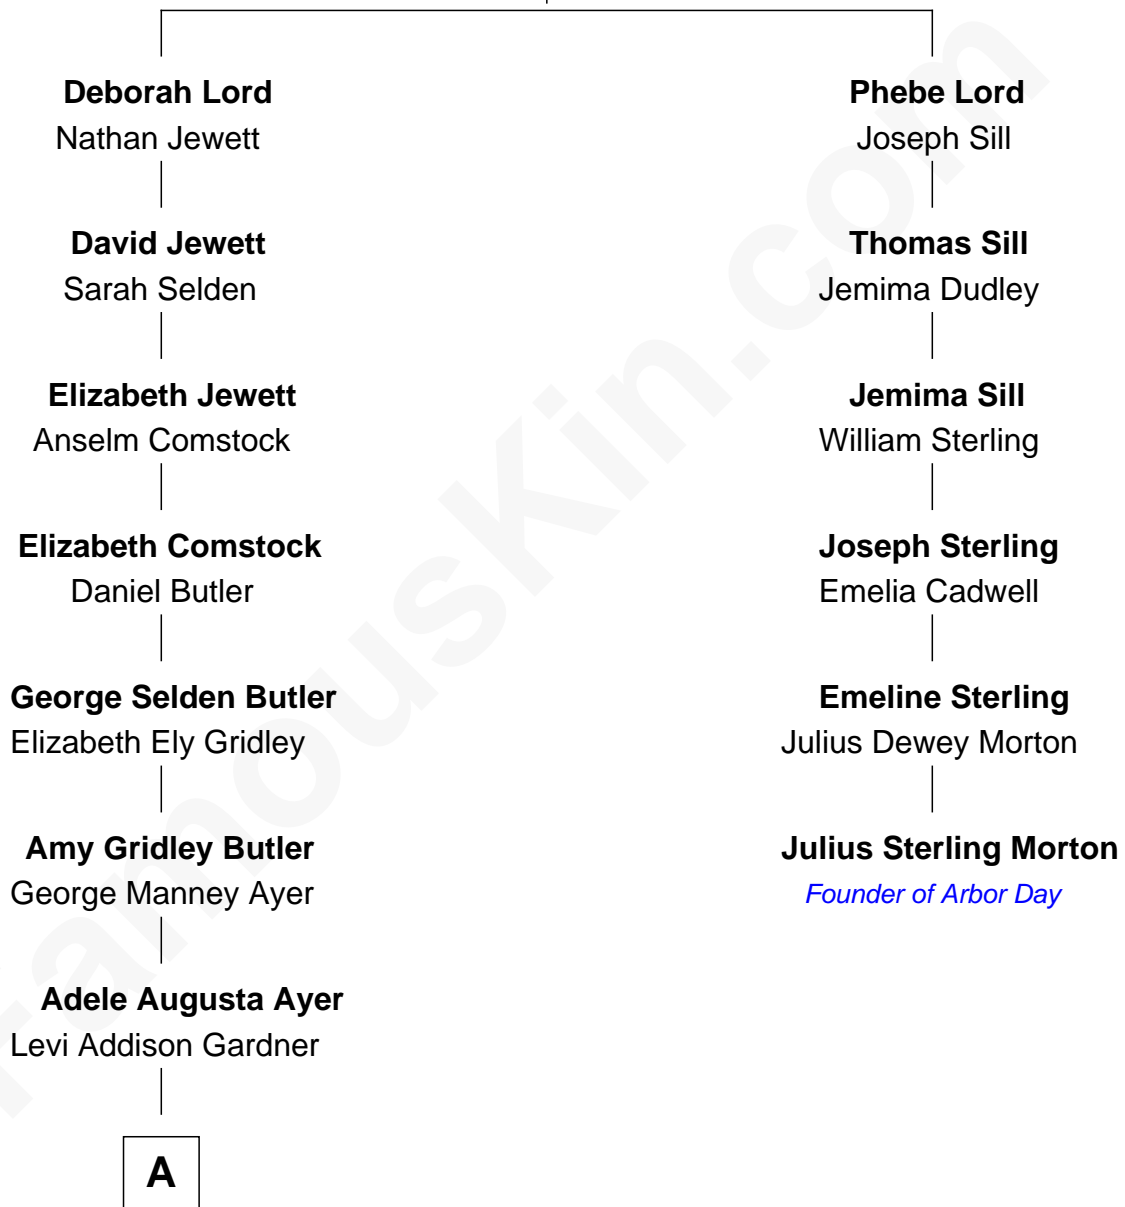

FamousKin.com Relationship Chart of

Gerald Ford

38th U.S. President

5th cousin 3 times removed of

Julius Sterling Morton

Founder of Arbor Day

Richard Lord
Elizabeth Hyde

A

|
Dorothy Ayer Gardner

Leslie Lynch King

|
Gerald Ford

38th U.S. President

FamousKin.com