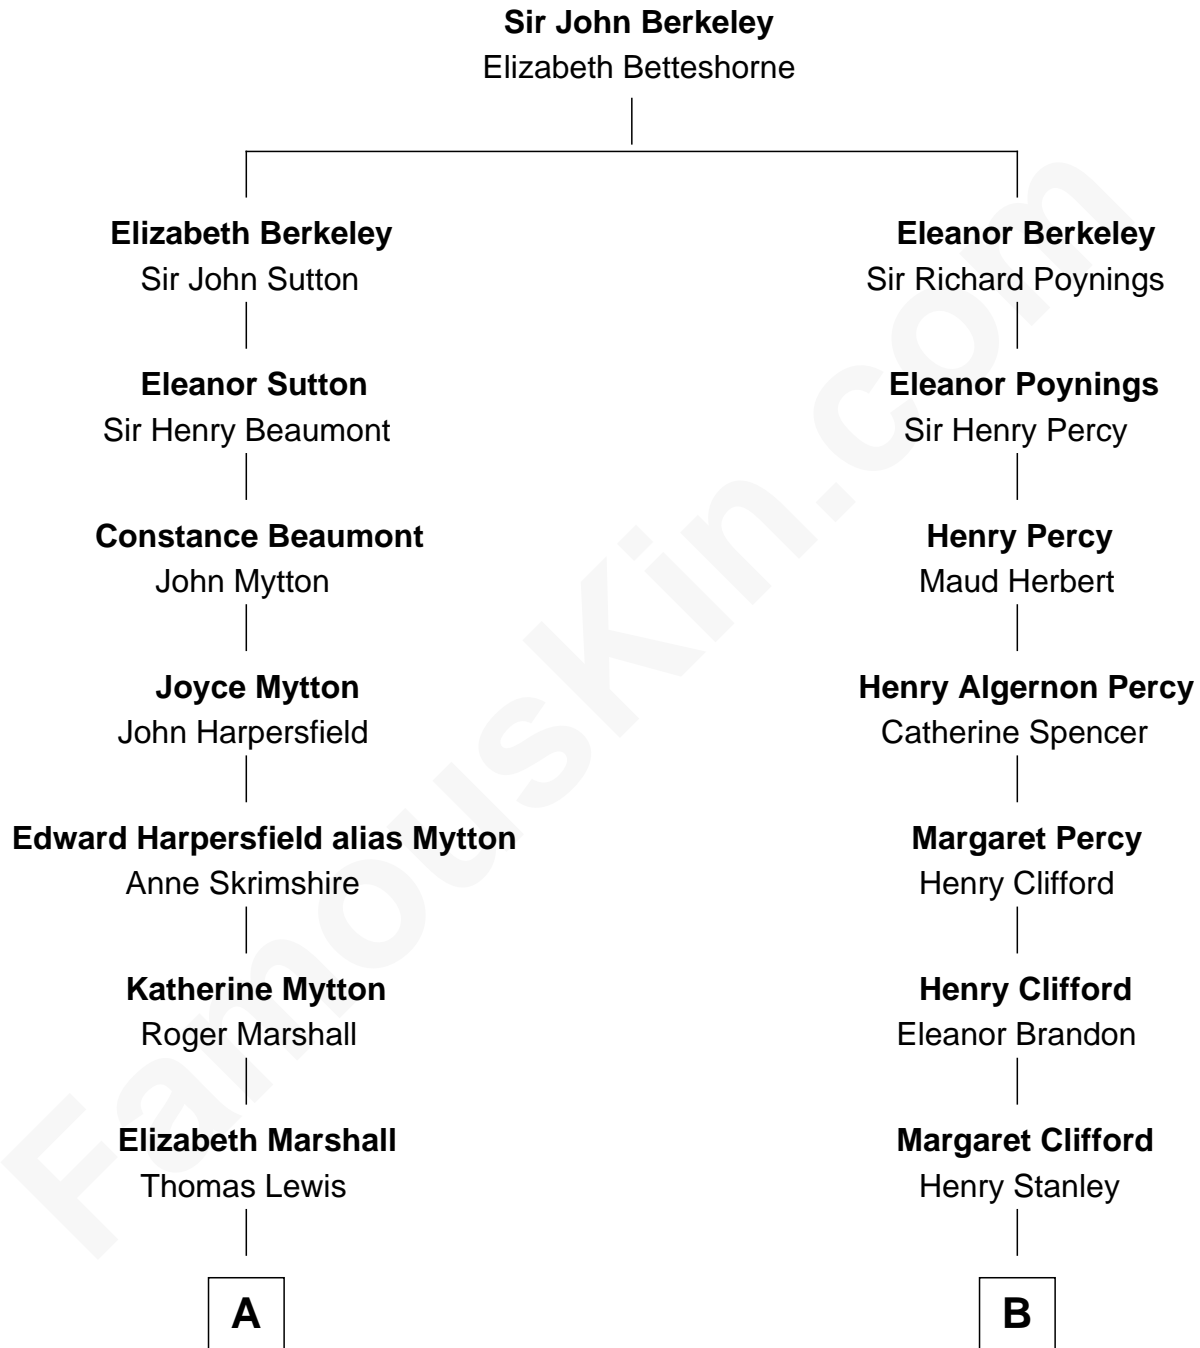

FamousKin.com Relationship Chart of

Gerald Ford

38th U.S. President

18th cousin 1 time removed of

Hugh Grant

Movie Actor

C

Dorothy Ayer Gardner

Leslie Lynch King

Gerald Ford

38th U.S. President

D

Margaret Isobel Randolph

John Cassilis MacLean

Fynvola Susan MacLean

James Murray Grant