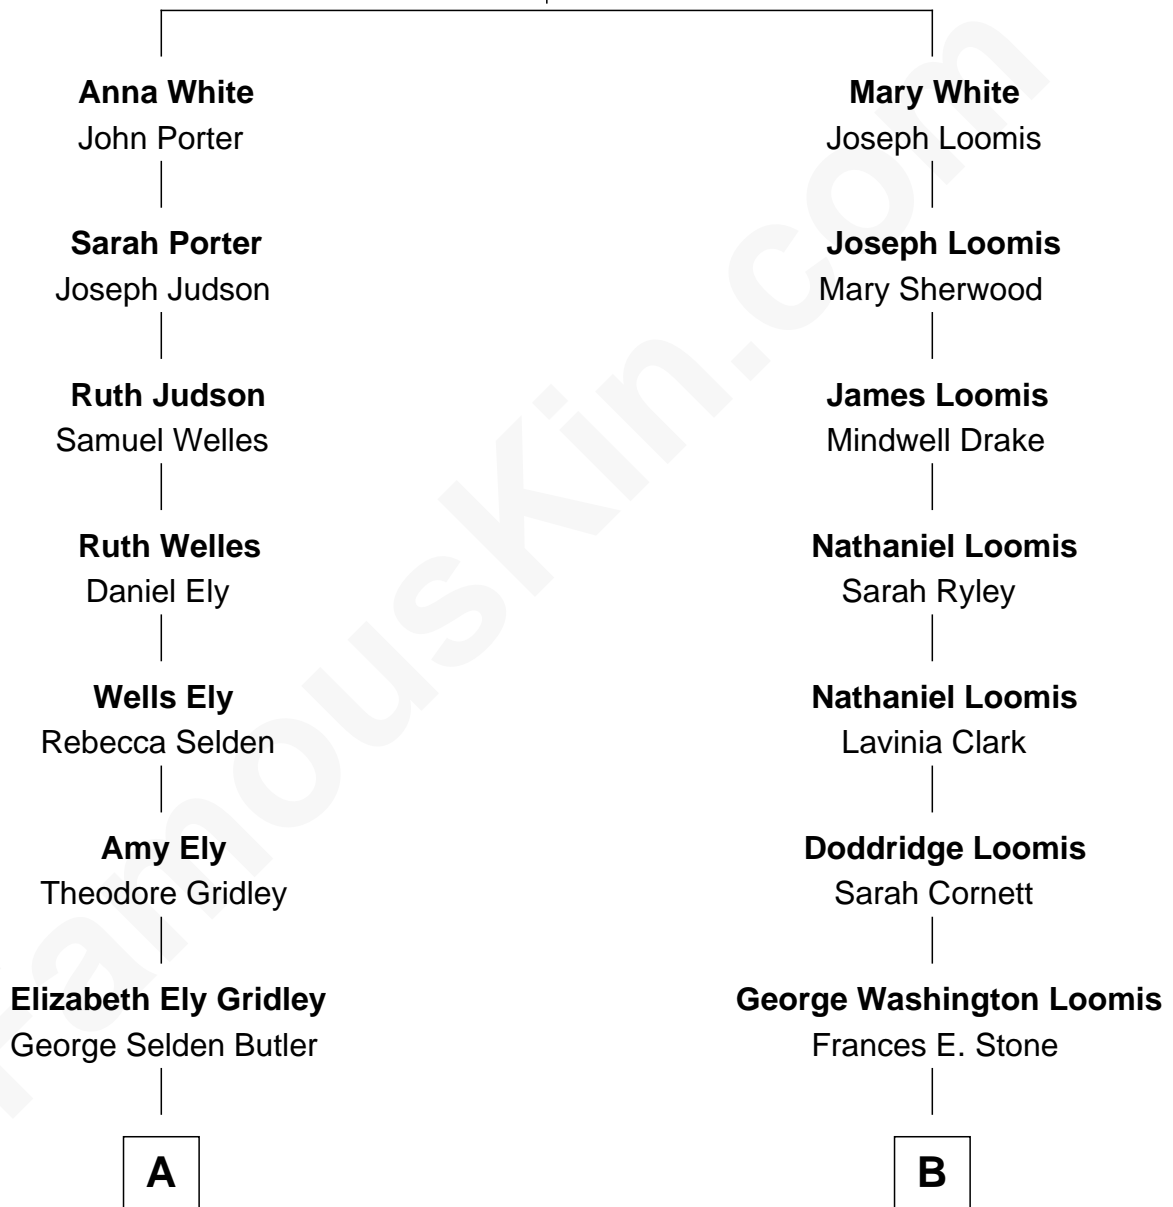

FamousKin.com Relationship Chart of

Gerald Ford

38th U.S. President

8th cousin 2 times removed of

Lee B. Loomis

Founder of Loomis Armored Car Service

Robert White

Bridget Allgar

A

Amy Gridley Butler
George Manney Ayer

Adele Augusta Ayer
Levi Addison Gardner

Dorothy Ayer Gardner
Leslie Lynch King

Gerald Ford
38th U.S. President

B

George H. Loomis
Charity Cornelia Fox

Lee B. Loomis
Founder of Loomis Armored Car