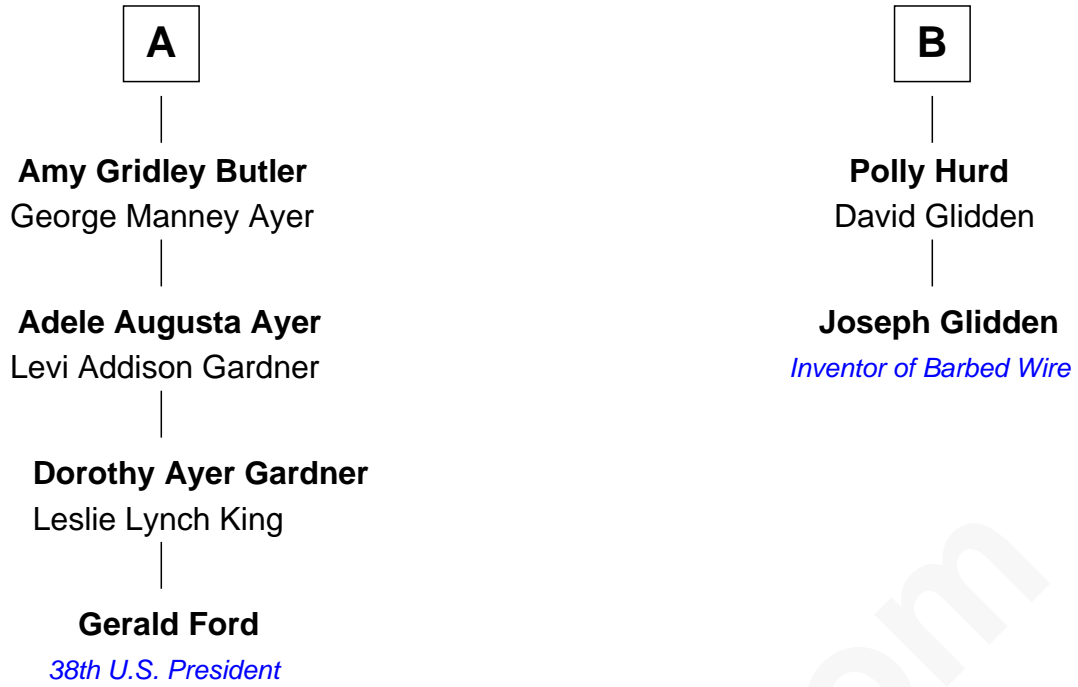

FamousKin.com Relationship Chart of

Gerald Ford

38th U.S. President

8th cousin 2 times removed of

Joseph Glidden

Inventor of Barbed Wire

Robert White

Bridget Allgar

Mary White
Joseph Loomis

Elizabeth Loomis
Josias Hull

Martha Hull
John Nettleton

John Nettleton
Sarah Woodmansee

Thankful Nettleton
Elnathan Hurd

Samuel Hurd
Lydia Wilcox

Stephen Hurd
Abigail Glidden

B