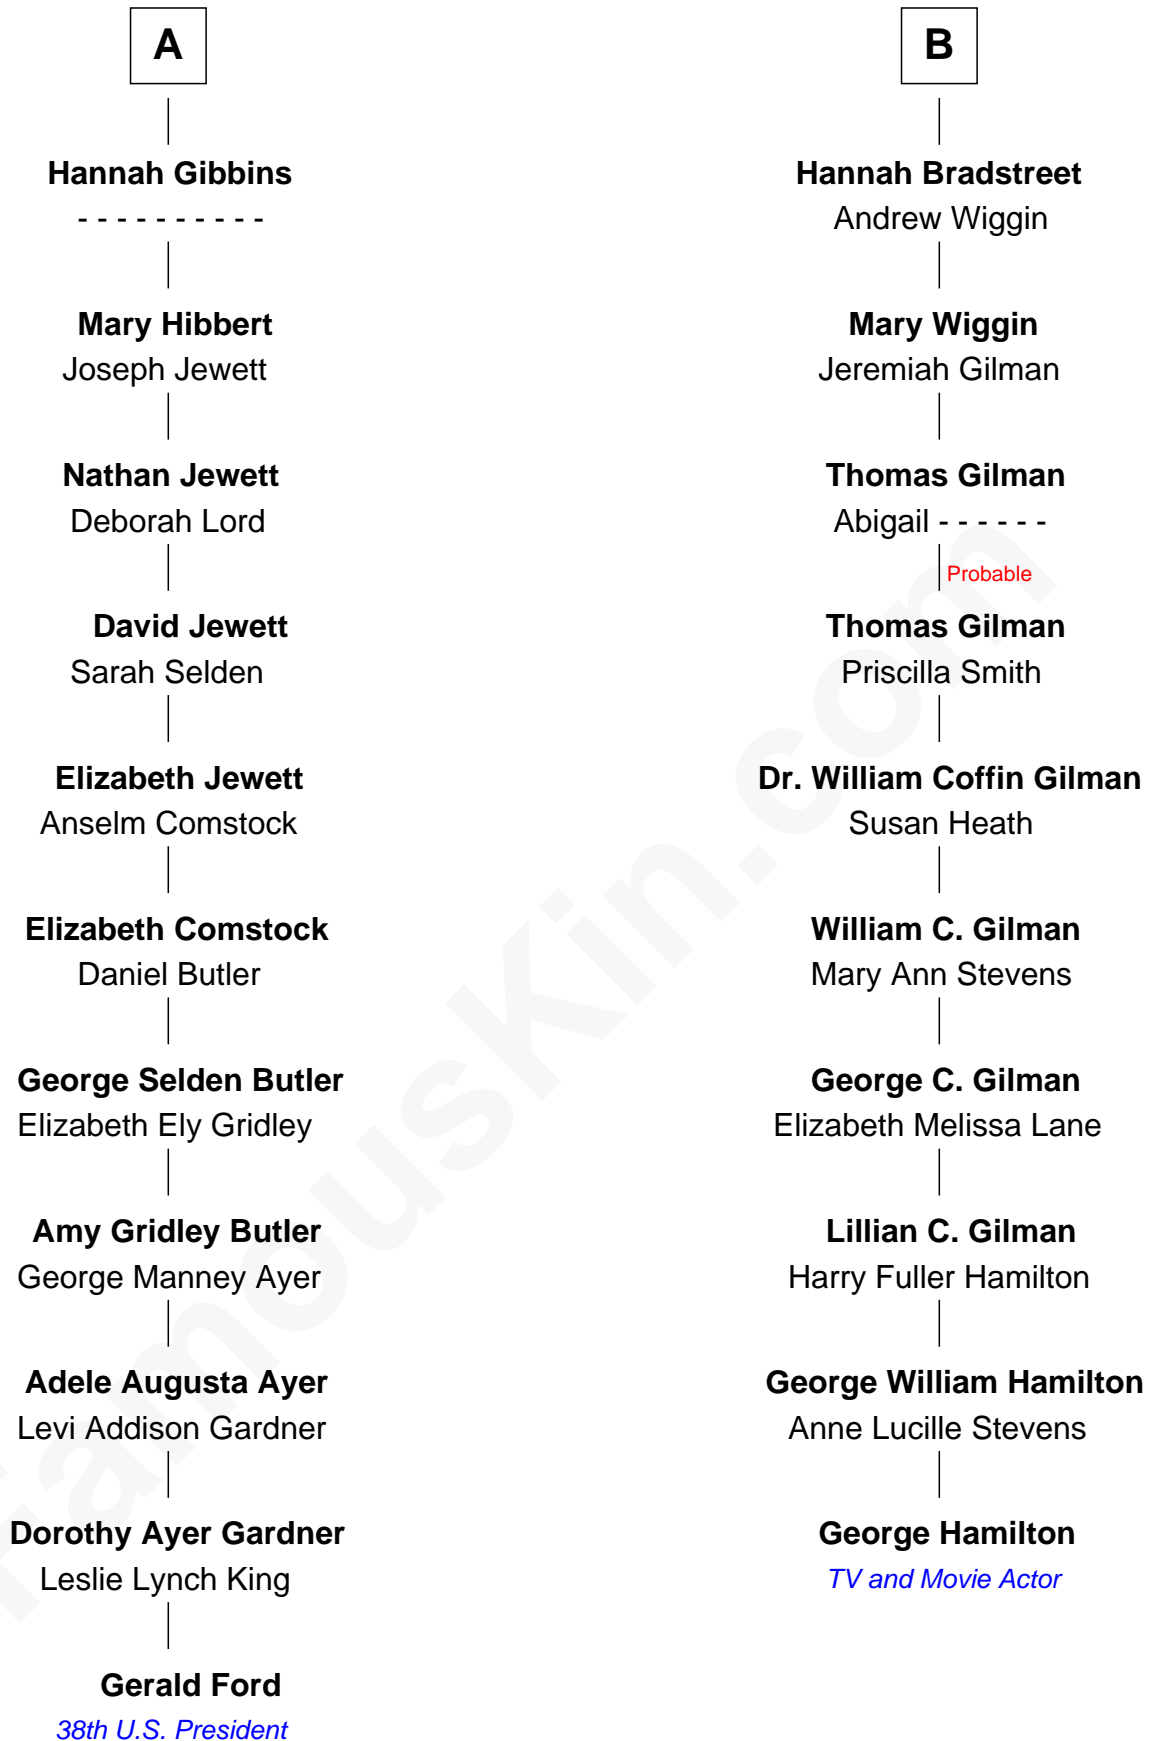

FamousKin.com Relationship Chart of

Gerald Ford

38th U.S. President

16th cousin 1 time removed of

George Hamilton

TV and Movie Actor

George Hamilton photo by [Angela George](#) (CC BY-SA 3.0)