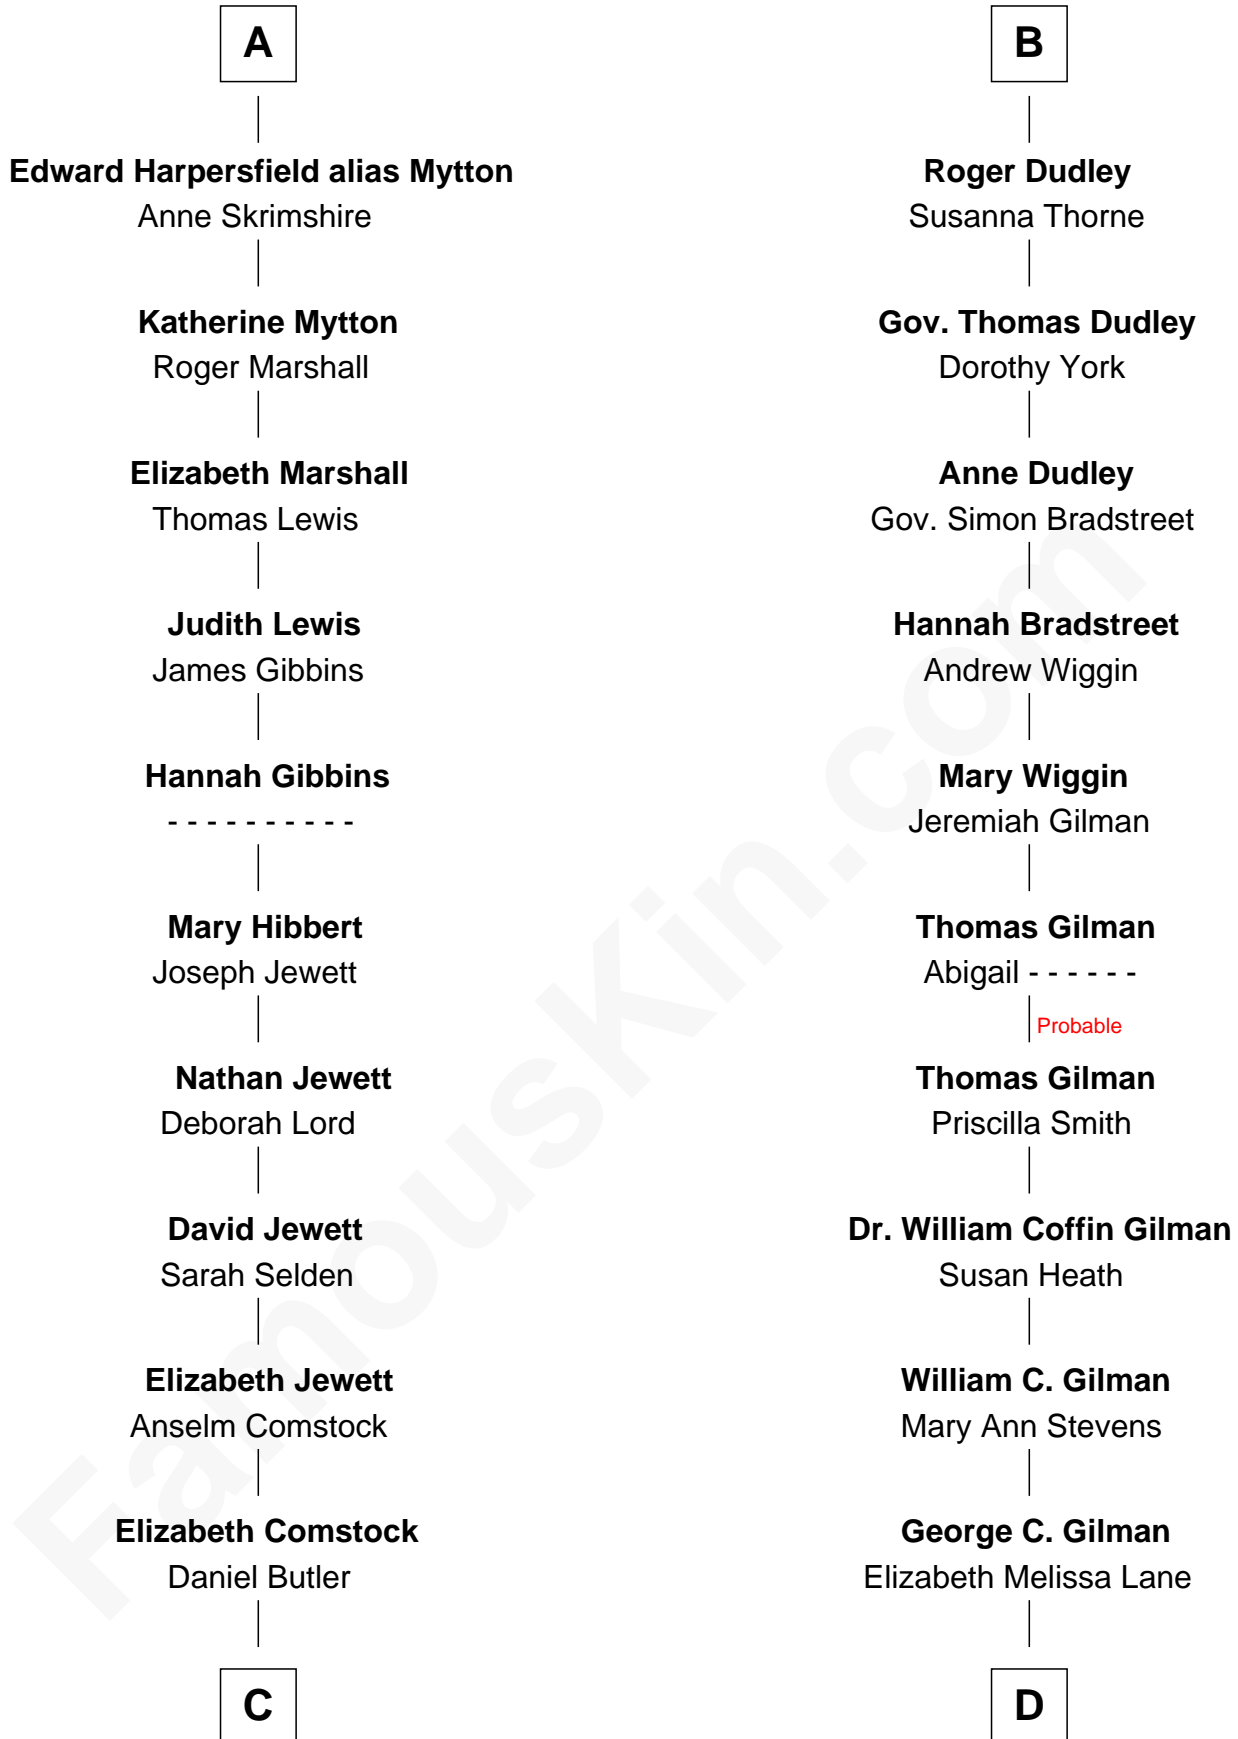

FamousKin.com Relationship Chart of

Gerald Ford

38th U.S. President

19th cousin 2 times removed of

George Hamilton

TV and Movie Actor

George Hamilton photo by [Angela George](#) [\(CC BY-SA 3.0\)](#)