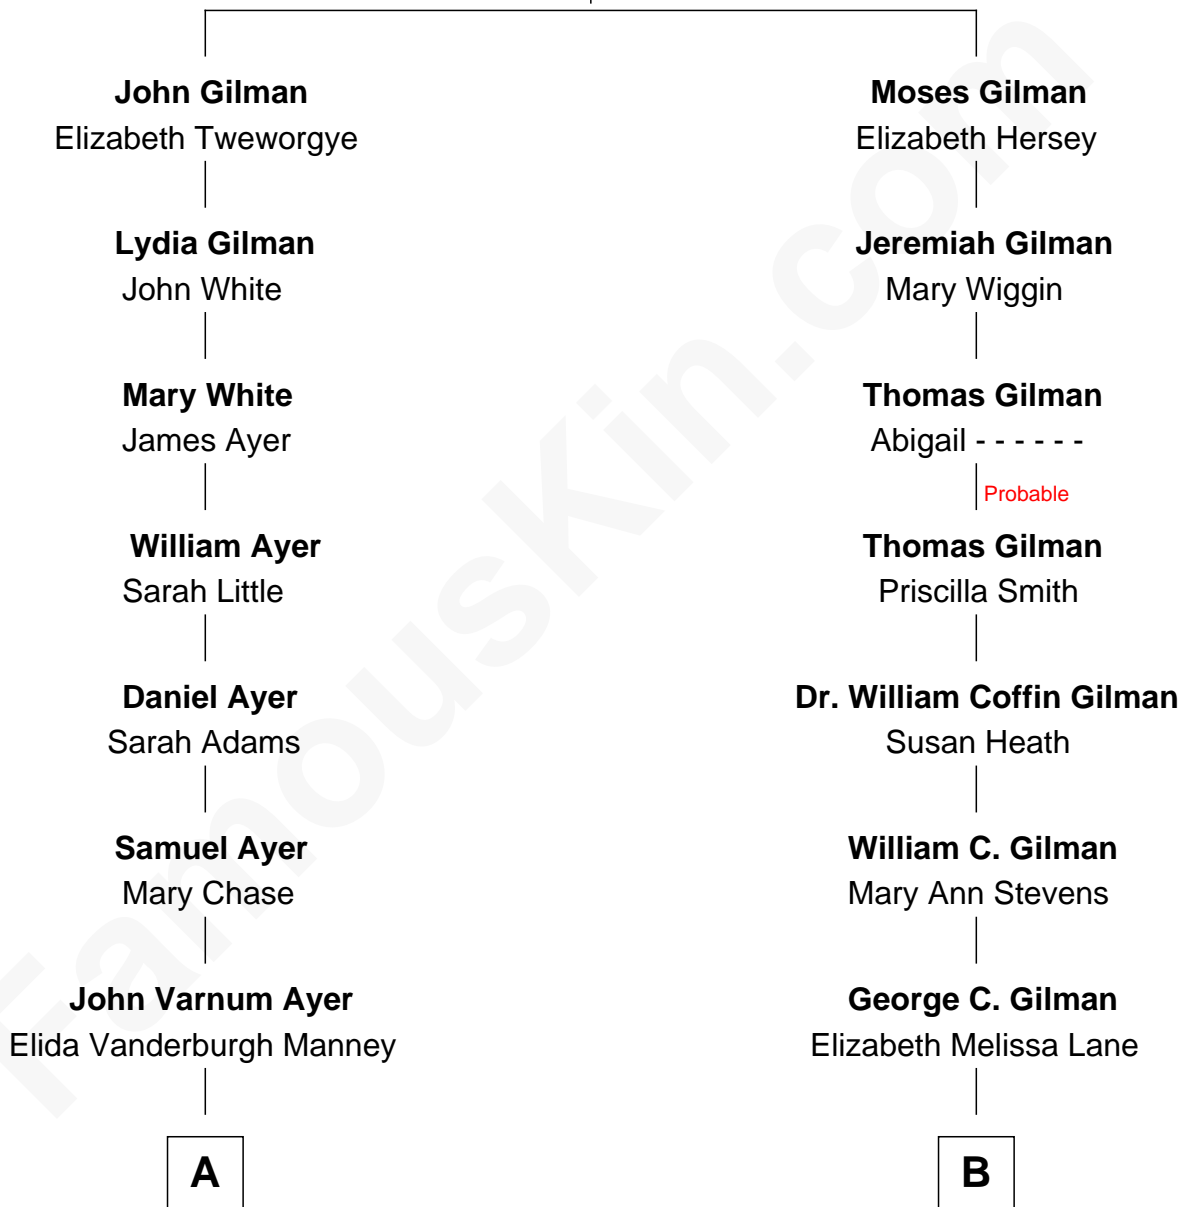

FamousKin.com Relationship Chart of

Gerald Ford

38th U.S. President

9th cousin 1 time removed of

George Hamilton

TV and Movie Actor

Edward Gilman

Mary Clark

George Hamilton photo by [Angela George](#) [\(CC BY-SA 3.0\)](#)