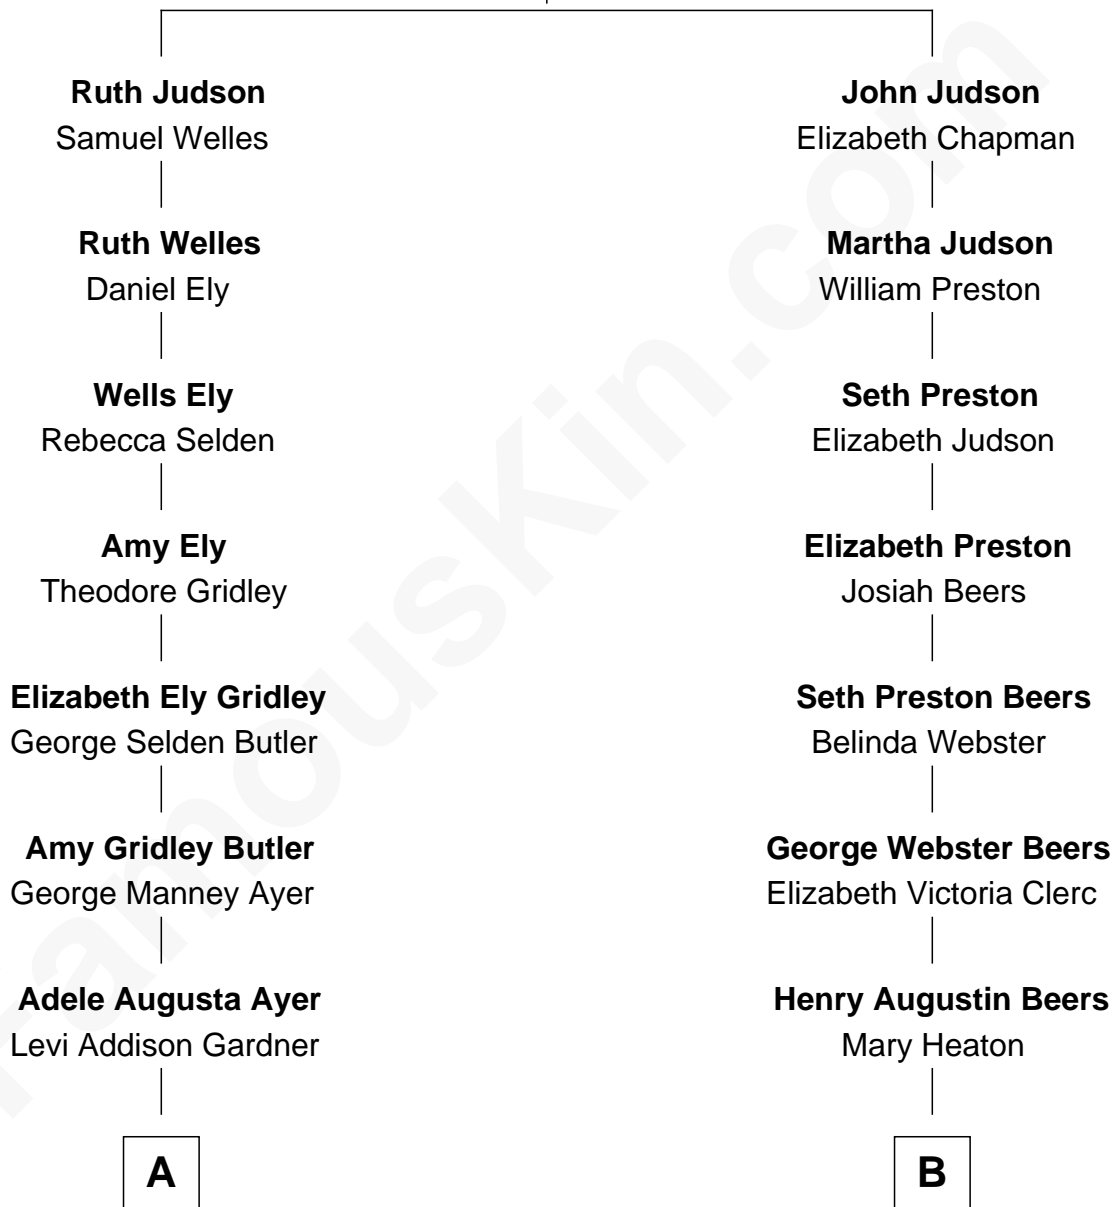

FamousKin.com Relationship Chart of

Gerald Ford

38th U.S. President

8th cousin 1 time removed of

James Spader

TV and Movie Actor

Joseph Judson

Sarah Porter

A

Dorothy Ayer Gardner

Leslie Lynch King

Gerald Ford

38th U.S. President

B

Mary Heaton Beers

Vanderbilt Reginald Spader