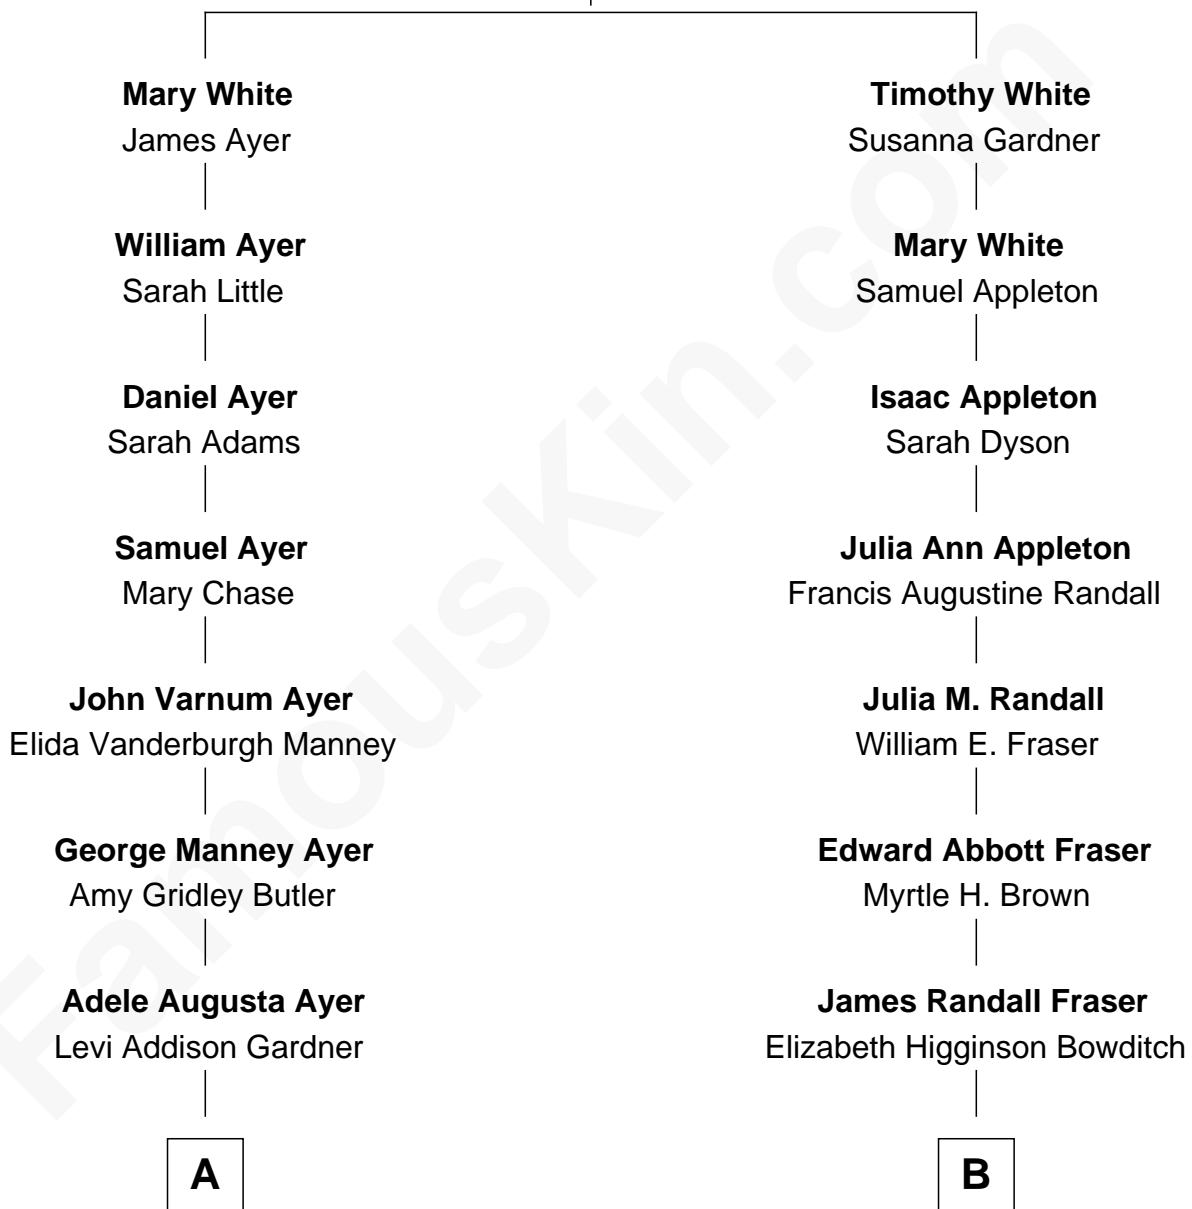

# FamousKin.com Relationship Chart of

**Gerald Ford**

*38th U.S. President*

8th cousin of

**James Spader**

*TV and Movie Actor*

**John White**

Lydia Gilman

FamousKin.com