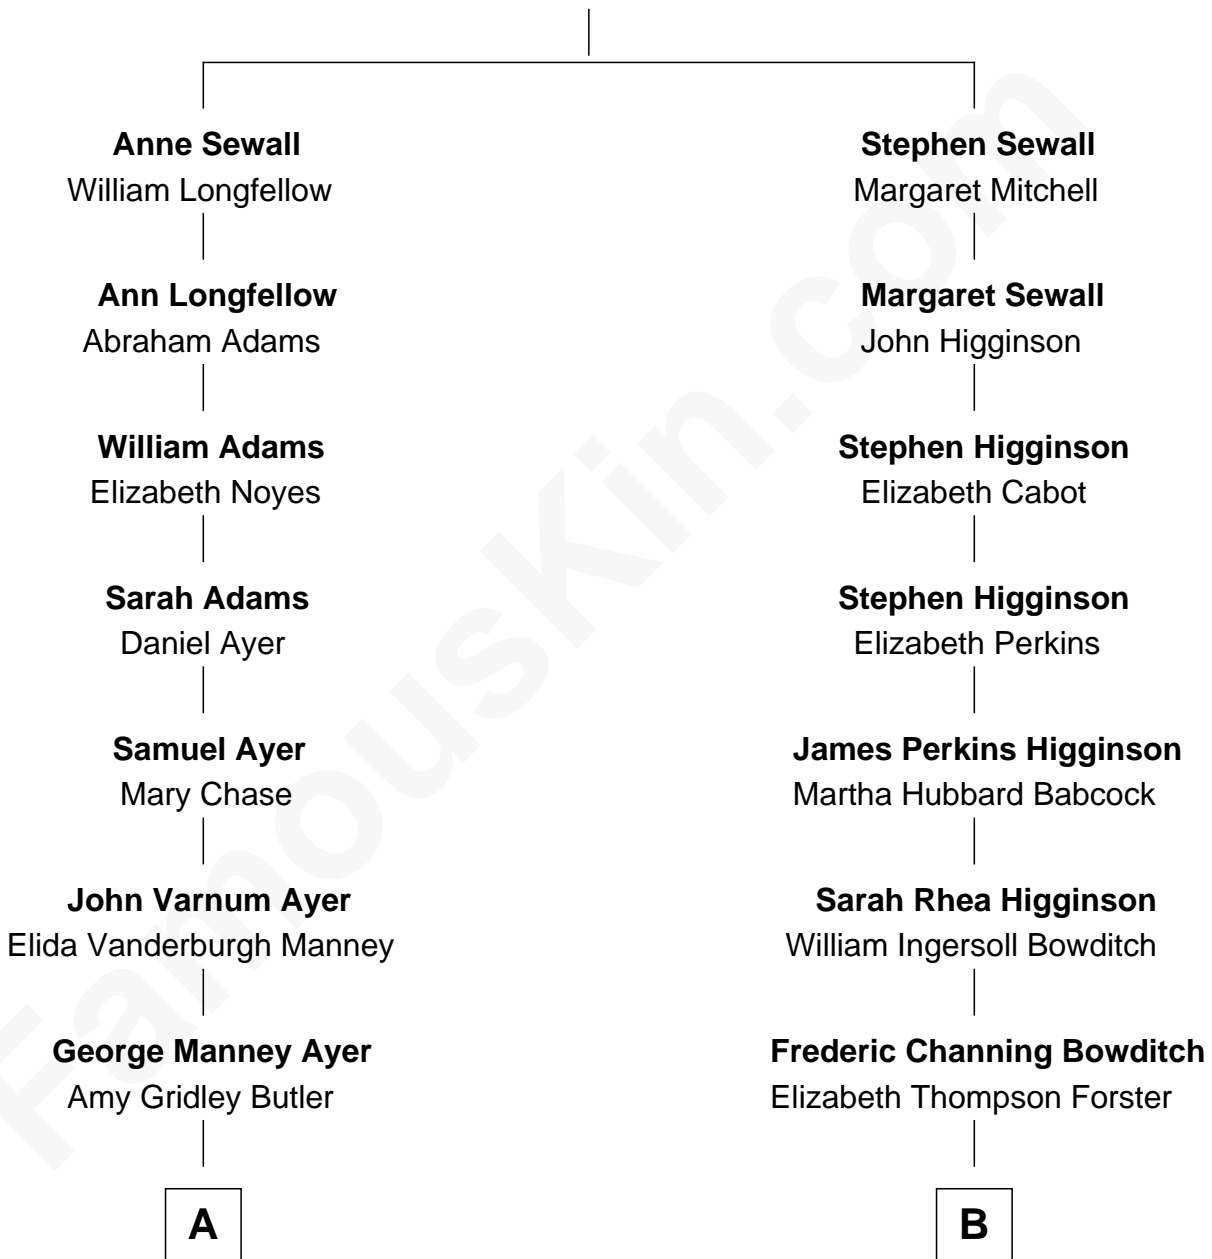

FamousKin.com Relationship Chart of

Gerald Ford

38th U.S. President

9th cousin of

James Spader

TV and Movie Actor

Henry Sewall

Jane Dummer

A

Adele Augusta Ayer
Levi Addison Gardner

Dorothy Ayer Gardner
Leslie Lynch King

Gerald Ford
38th U.S. President

B

Elizabeth Higginson Bowditch
James Randall Fraser

Jean Fraser
Stoddard Greenwood Spader

James Spader
TV and Movie Actor