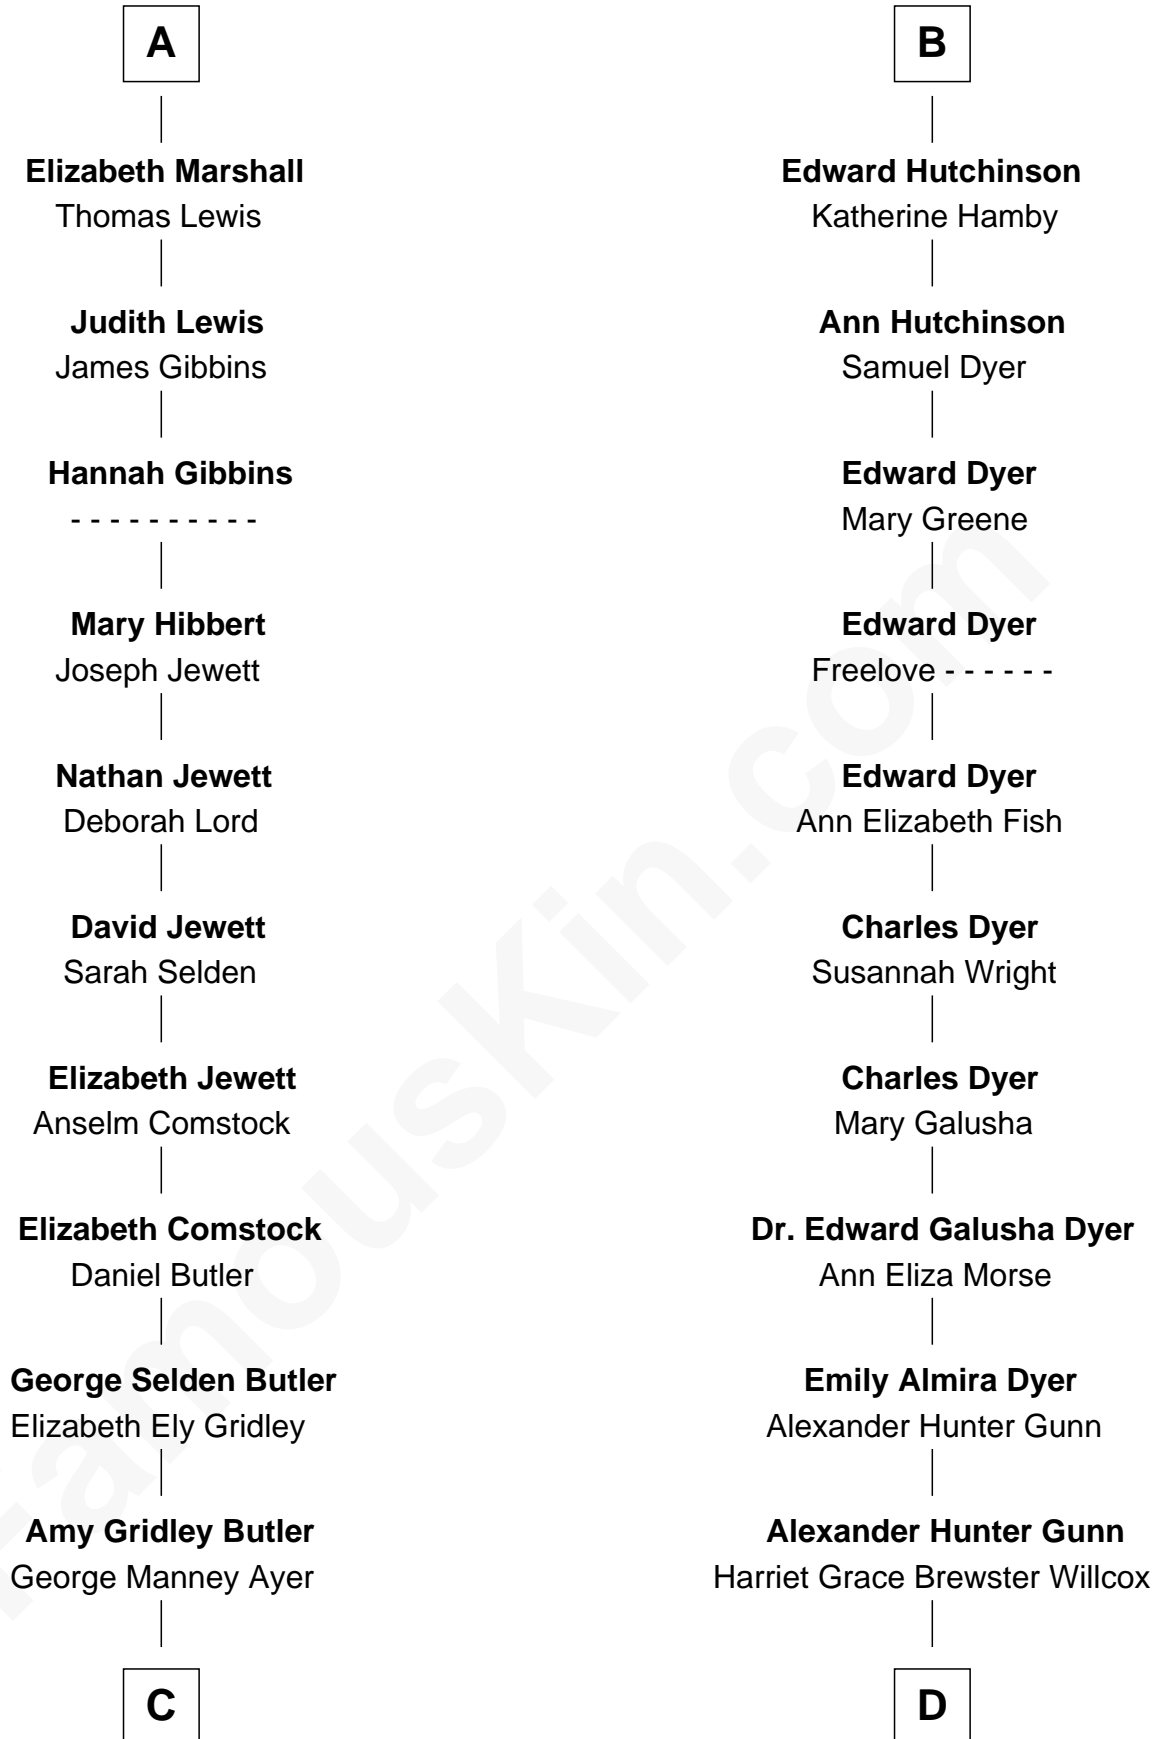

FamousKin.com Relationship Chart of

Gerald Ford

38th U.S. President

19th cousin of

Elisabeth Shue

TV and Movie Actress

Sir Walter Blount

Sancha de Ayala

Margaret de Gresley

Sir Thomas Blount

Agnes Hawley

Anne Blount

William Marbury

Robert Marbury

Katherine Williamson

William Marbury

Agnes Lenton

Rev. Francis Marbury

Bridget Dryden

Anne Marbury

William Hutchinson

B

C

Adele Augusta Ayer
Levi Addison Gardner

Dorothy Ayer Gardner
Leslie Lynch King

Gerald Ford
38th U.S. President

D

Mary Brewster Gunn
Adoniram Judson Wells

Anne Brewster Wells
James William Shue

Elisabeth Shue
TV and Movie Actress

FamousKin.com